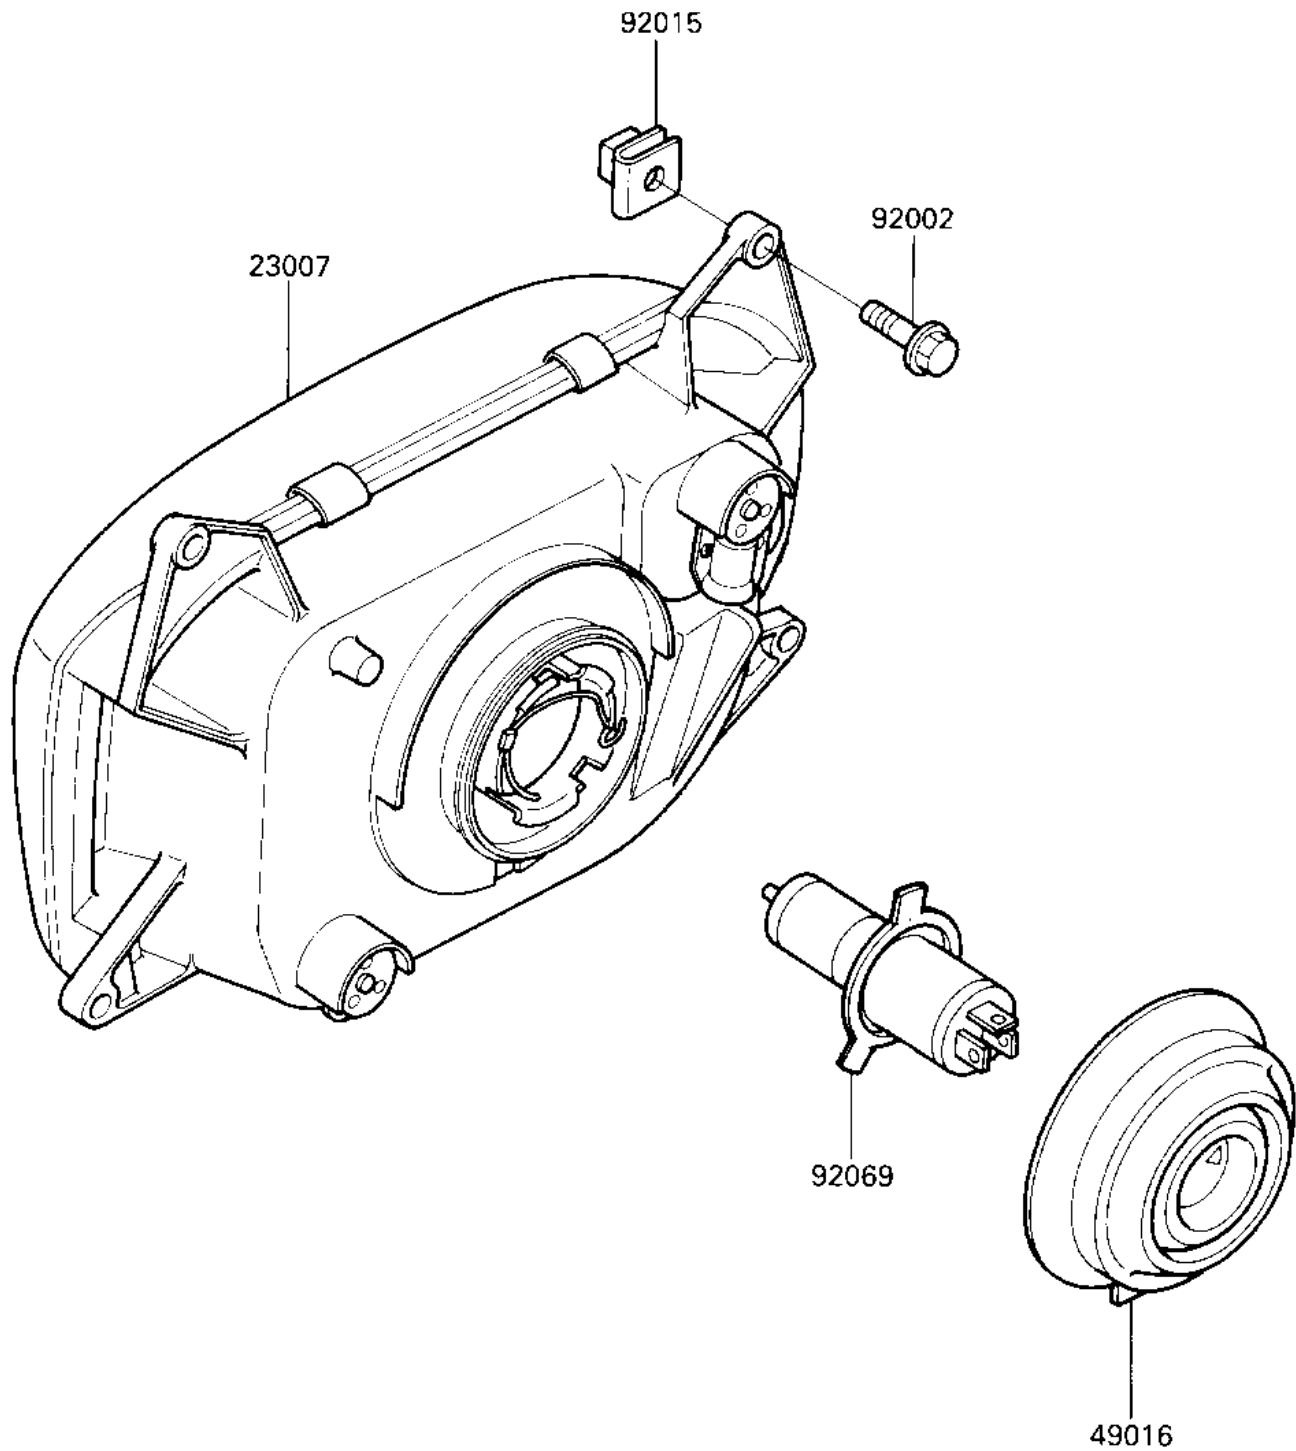

1986 NINJA® 1000R PARTS DIAGRAM

HEADLIGHT

F8610-0217

1986 NINJA® 1000R PARTS LIST

HEADLIGHT

ITEM NAME	PART NUMBER	QUANTITY
LENS-COMP,HEAD LAMP (Ref # 23007)	23007-1132	1
COVER-SEAL,HEAD LAMP (Ref # 49016)	49016-1108	1
BOLT,6X25 (Ref # 92002)	92002-1135	1
NUT,MUFFLER (Ref # 92015)	92015-1094	1
BULB,12V-60/55W (Ref # 92069)	92069-1002	1