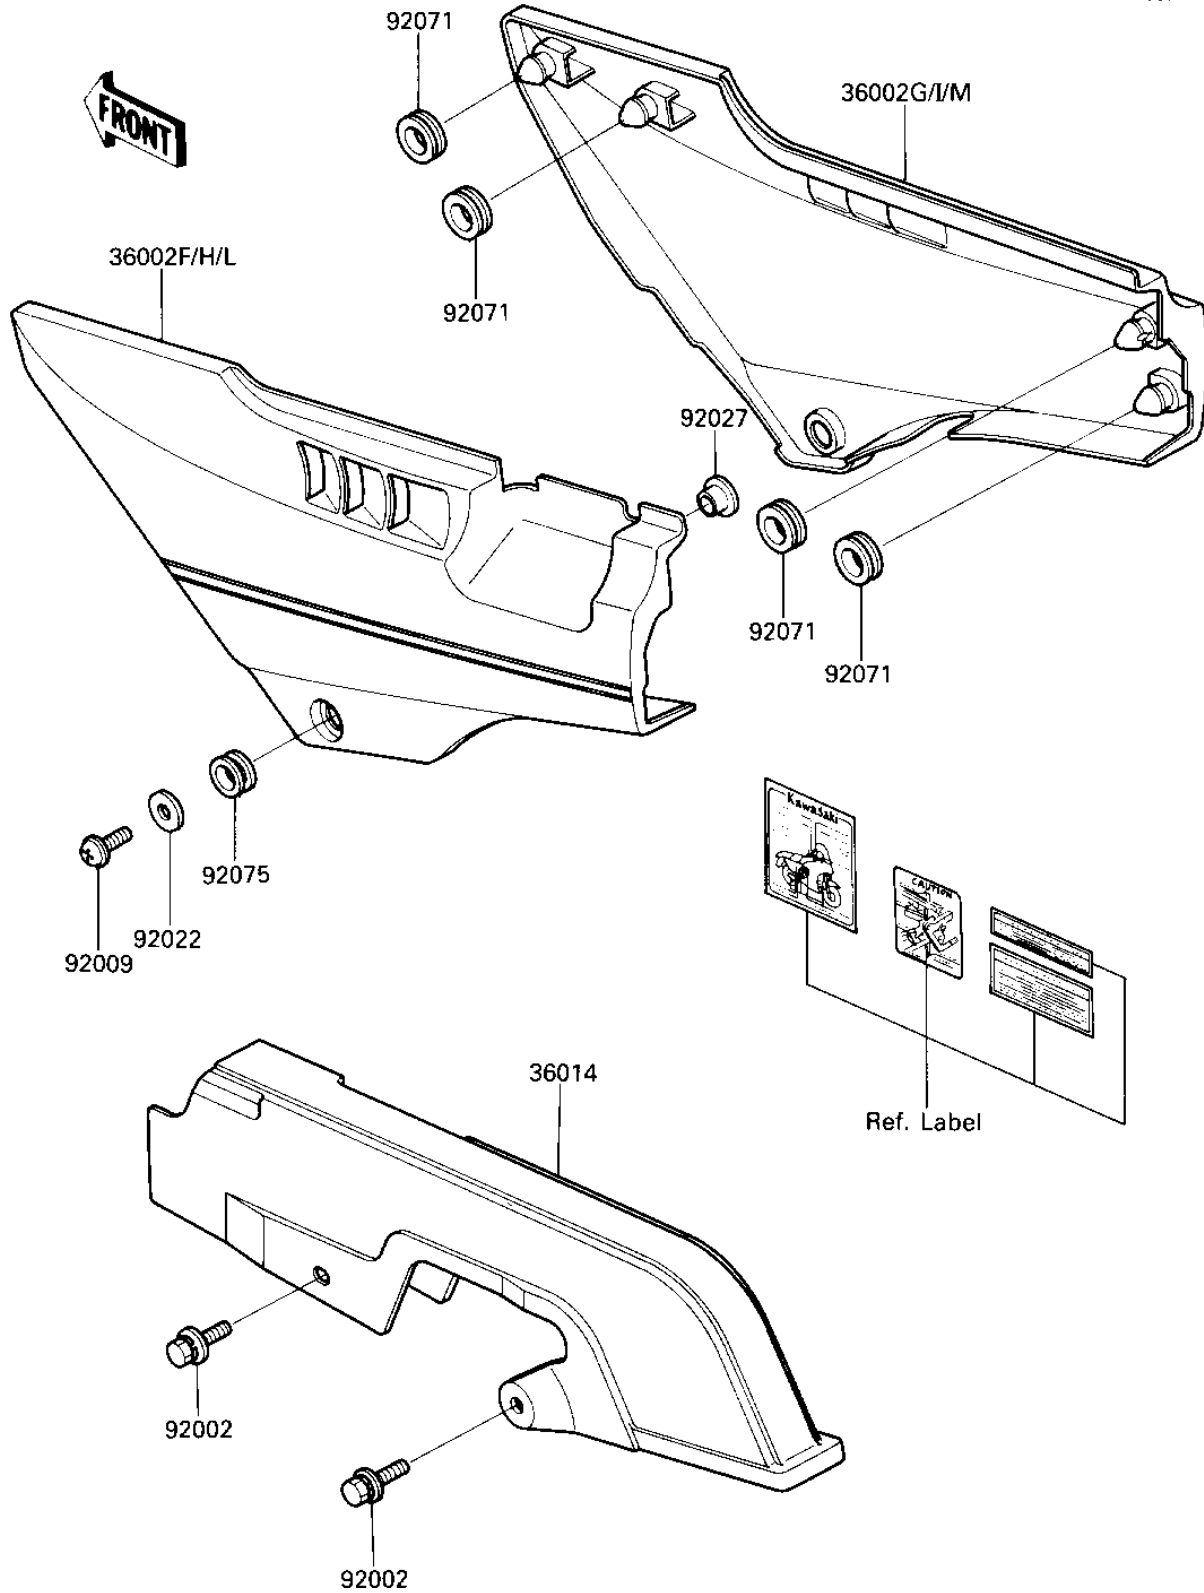

1986 NINJA® 1000R PARTS DIAGRAM

SIDE COVERS/CHAIN COVER

F2610-0318

1986 NINJA® 1000R PARTS LIST

SIDE COVERS/CHAIN COVER

ITEM NAME	PART NUMBER	QUANTITY
COVER-SIDE,LH,F.RED/M (Ref # 36002F)	36002-5157-T3	1
COVER-SIDE,RH,F.RED/M (Ref # 36002G)	36002-5158-T3	1
COVER-SIDE,LH,EBONY/P (Ref # 36002H)	36002-5159-T4	1
COVER-SIDE,RH,EBONY/P (Ref # 36002H)	36002-5160-T4	1
CASE-CHAIN (Ref # 36014)	36014-1125	1
BOLT,6X16 (Ref # 92002)	92002-1136	1
SCREW,6X18 (Ref # 92009)	92009-1111	1
WASHER,6.5X20X1.6 (Ref # 92022)	92022-1619	1
COLLAR (Ref # 92027)	92027-1795	1
GROMMET (Ref # 92071)	92071-056	1
DAMPER (Ref # 92075)	92075-1634	1