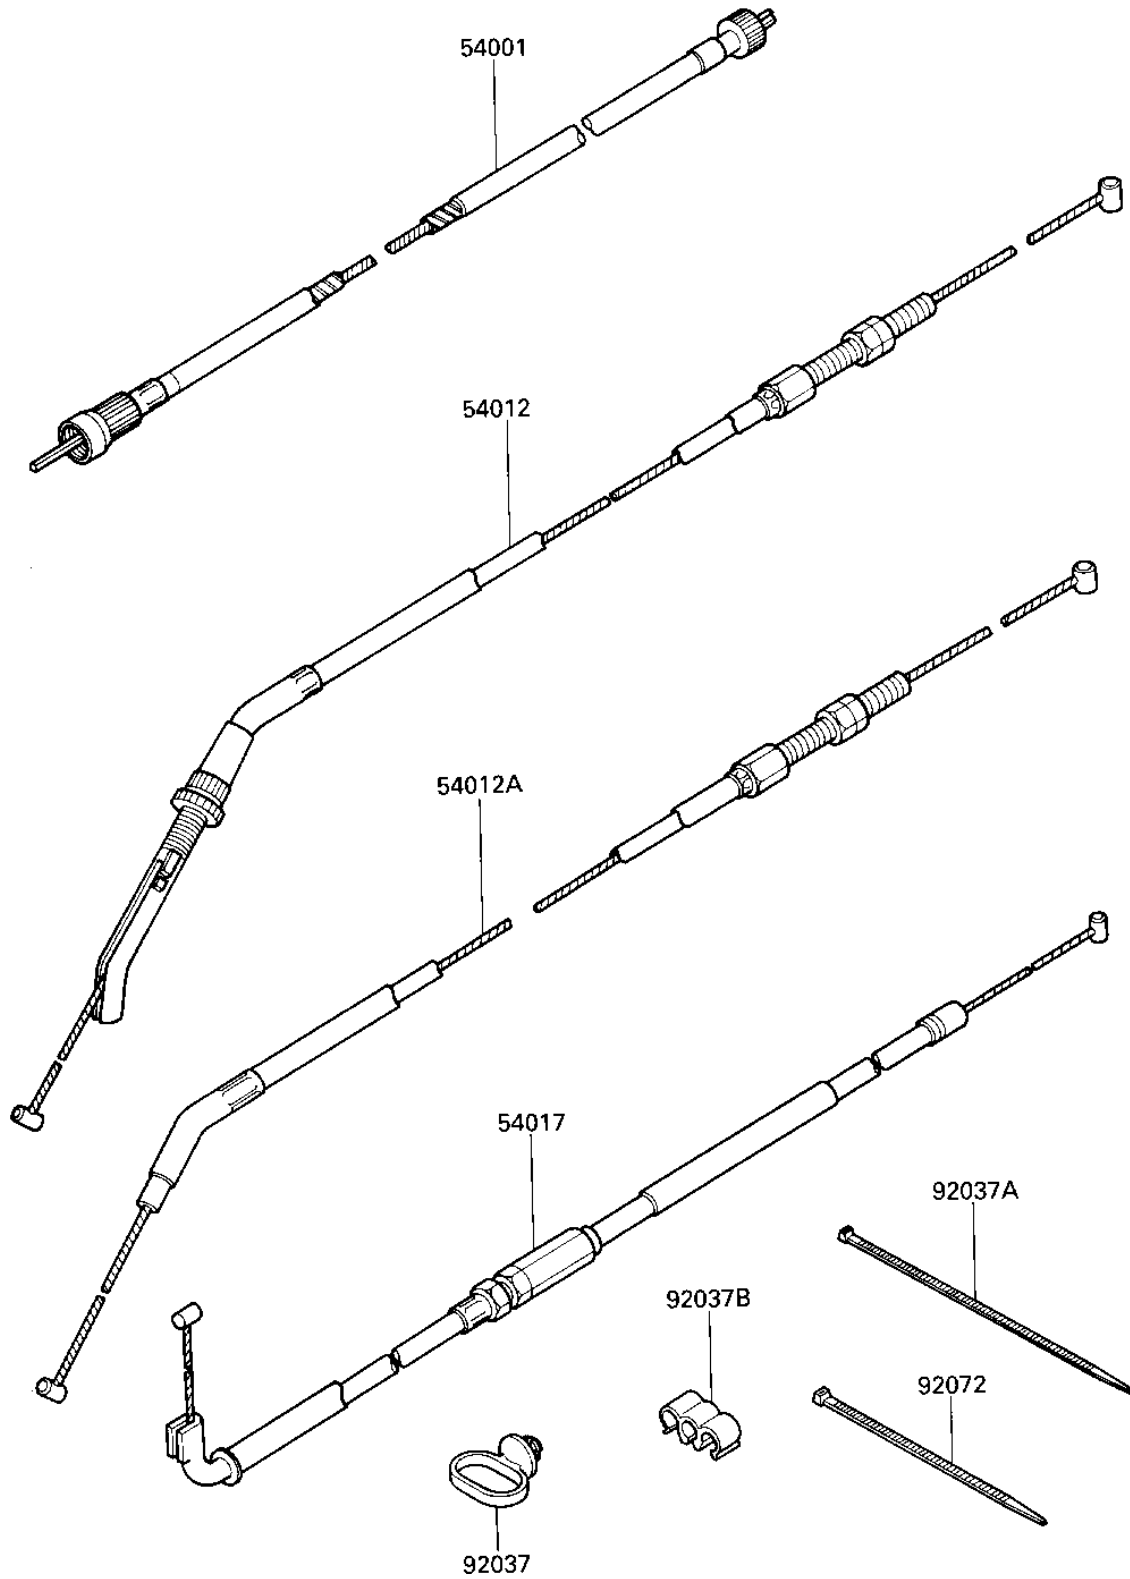

1986 NINJA® 1000R PARTS DIAGRAM

CABLES

F2540-0246

1986 NINJA® 1000R PARTS LIST

CABLES

ITEM NAME	PART NUMBER	QUANTITY
CABLE-SPEEDOMETER (Ref # 54001)	54001-1119	1
CABLE-THROTTLE,OPENIN (Ref # 54012)	54012-1293	1
CABLE-THROTTLE,CLOSIN (Ref # 54012A)	54012-1294	1
CABLE-STARTER (Ref # 54017)	54017-1071	1
CLAMP,CABLE (Ref # 92037)	92037-1459	1
CLAMP,HARNESS (Ref # 92037A)	92037-1576	1
CLAMP,CABLE (Ref # 92037B)	92037-1697	1
BAND (Ref # 92072)	92072-1197	1