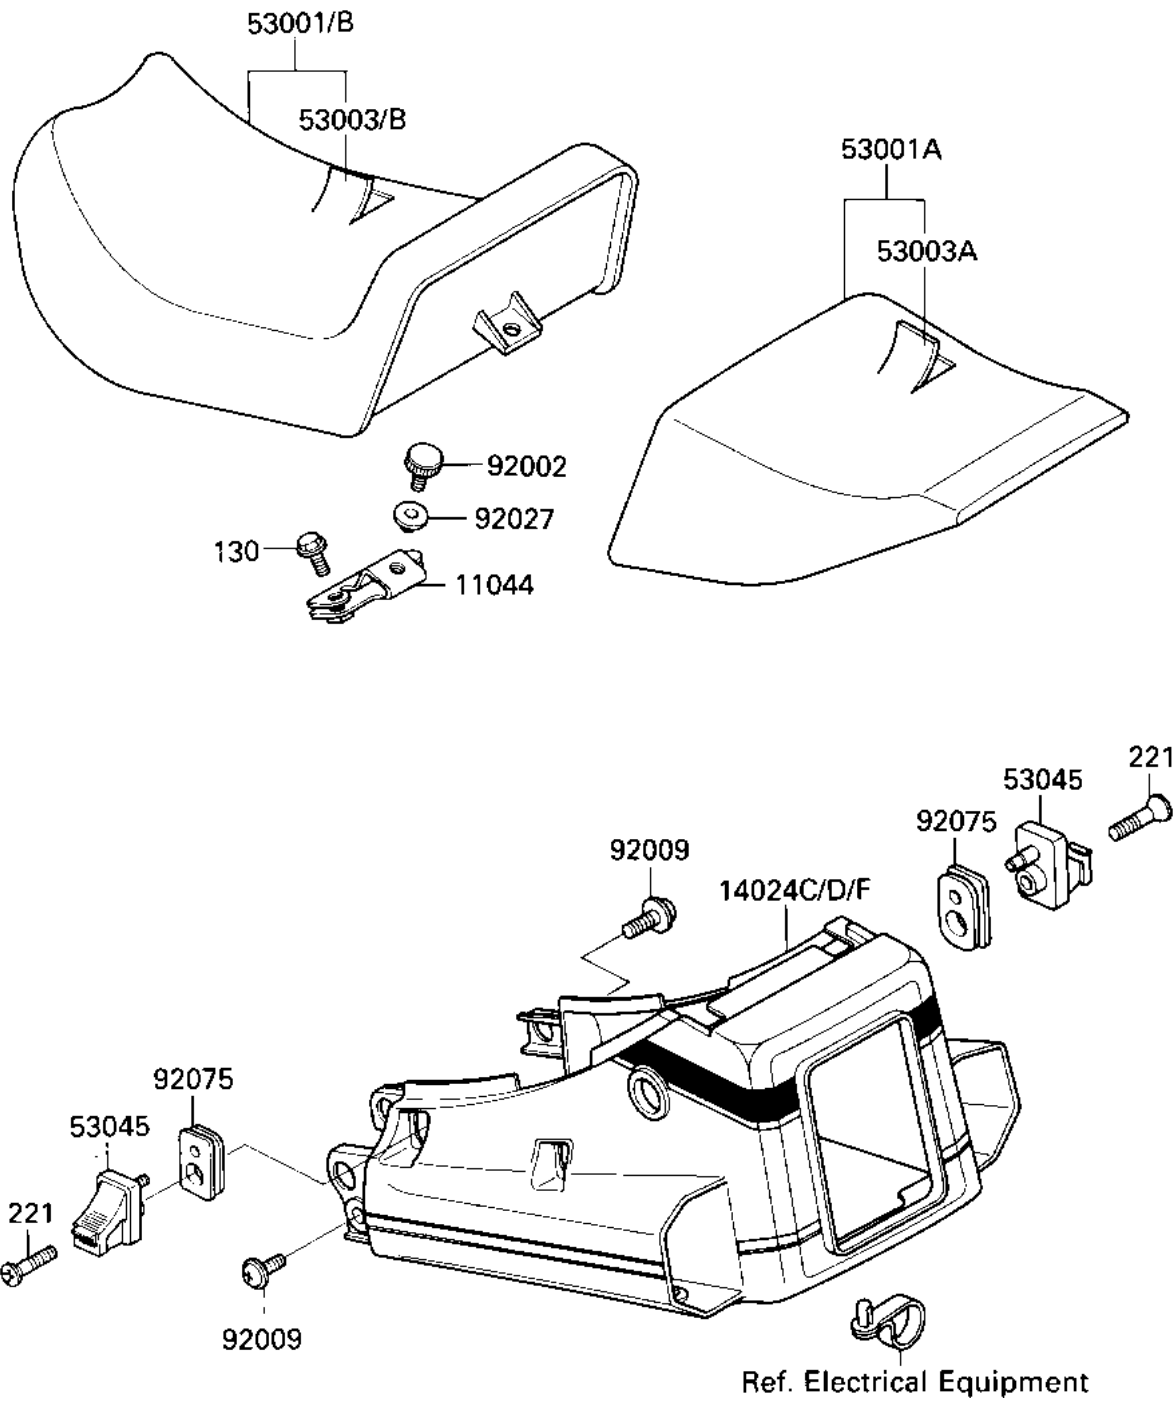

1986 NINJA® 1000R PARTS DIAGRAM

SEAT/SEAT COVER

F2510-0399

1986 NINJA® 1000R PARTS LIST

SEAT/SEAT COVER

ITEM NAME	PART NUMBER	QUANTITY
BRACKET,SEAT (Ref # 11044)	11044-1428	1
COVER,SEAT,F.RED/M.BL (Ref # 14024C)	14025-5241-T3	1
COVER,SEAT,EBONY/P.C. (Ref # 14024D)	14025-5242-T4	1
SEAT-ASSY,FR (Ref # 53001)	53001-1507	1
SEAT-ASSY,RR (Ref # 53001A)	53001-1421	1
LEATHER,FRONT SEAT (Ref # 53003)	53003-1135	1
LEATHER,REAR SEAT (Ref # 53003A)	53003-1136	1
HOOK-ASSY,ROPE (Ref # 53045)	53045-1051	1
BOLT,6MM (Ref # 92002)	92002-1602	1
SCREW,6X14 (Ref # 92009)	92009-1288	1
COLLAR (Ref # 92027)	92027-252	1
DAMPER,ROPE HOOK (Ref # 92075)	92075-1726	1
BOLT,FLANGED,6X14 (Ref # 130)	130G0614	1
SCREW-CSK-CROS (Ref # 221)	221E0625	1