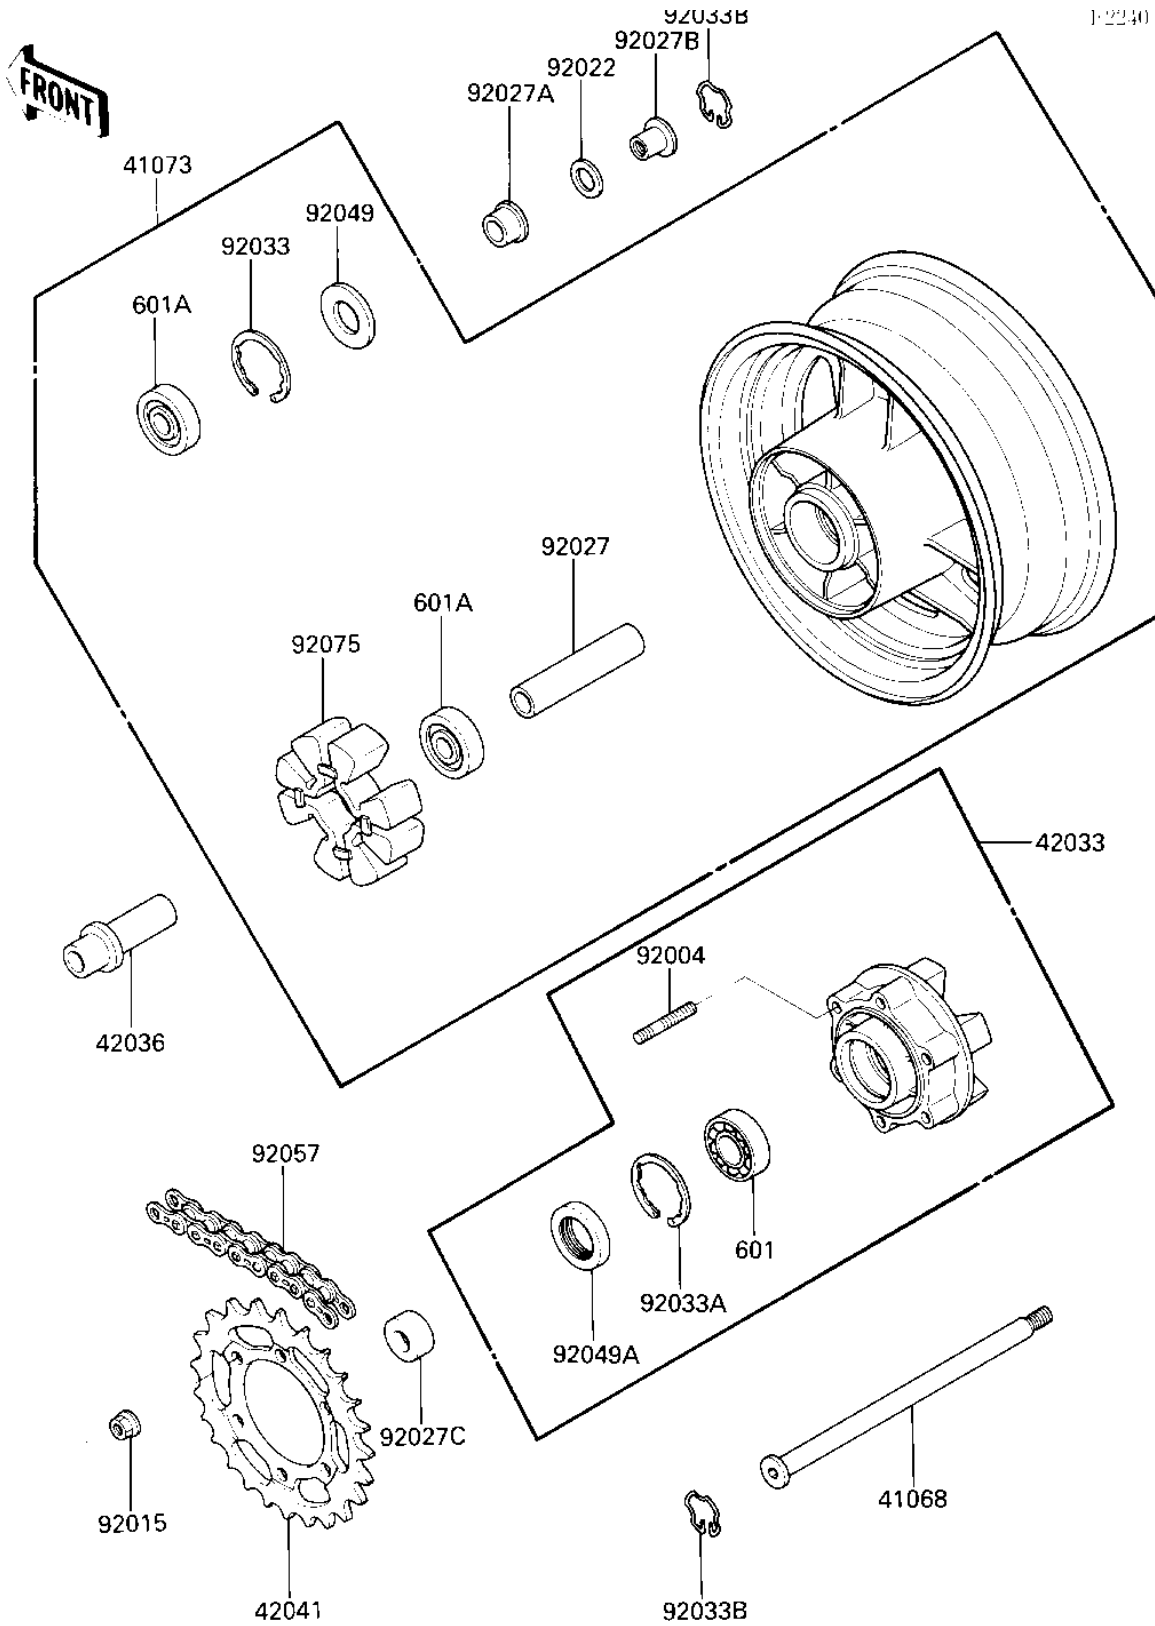

## 1986 NINJA® 1000R PARTS DIAGRAM

REAR WHEEL/HUB/CHAIN

F2240-0183

## 1986 NINJA® 1000R PARTS LIST

REAR WHEEL/HUB/CHAIN

ITEM NAME	PART NUMBER	QUANTITY
AXLE,RR (Ref # 41068)	41068-1194	1
WHEEL-ASSY,RR,BLACK (Ref # 41073)	41073-1312-R2	1
COUPLING-ASSY,RR HUB (Ref # 42033)	42033-1117	1
SLEEVE,RR HUB,L=53 (Ref # 42036)	42036-1150	1
SPROCKET-HUB,41T (Ref # 42041)	42041-1200	1
STUD,12X27 (Ref # 92004)	92004-1155	1
NUT,12MM (Ref # 92015)	92015-1433	1
WASHER,23X32X2.3 (Ref # 92022)	92022-1618	1
COLLAR,20.2X28X96 (Ref # 92027)	92027-1660	1
COLLAR,RR AXLE,L=20 (Ref # 92027A)	92027-1792	1
COLLAR,RR AXLE,L=28 (Ref # 92027B)	92027-1810	1
COLLAR,RR AXLE,L=20.5 (Ref # 92027C)	92027-1884	1
RING,SNAP,56.2M/M (Ref # 92033)	92033-1043	1
CIRCLIP,62M/M (Ref # 92033A)	92033-1044	1
RING-SNAP,RR AXLE (Ref # 92033B)	92033-1156	1
SEAL-OIL (Ref # 92049)	92049-1061	1
OIL SEAL (Ref # 92049A)	92050-027	1
DR,CHAIN EK632UVD0 94 (Ref # 92057)	92057-1213	1
DAMPER,SHOCK,RR HUB (Ref # 92075)	92075-1593	1
BALL BEARING,#6206 (Ref # 601)	601B6206	1
BEARING,BALL,#6304ZZ (Ref # 601A)	601B6304ZZ	1