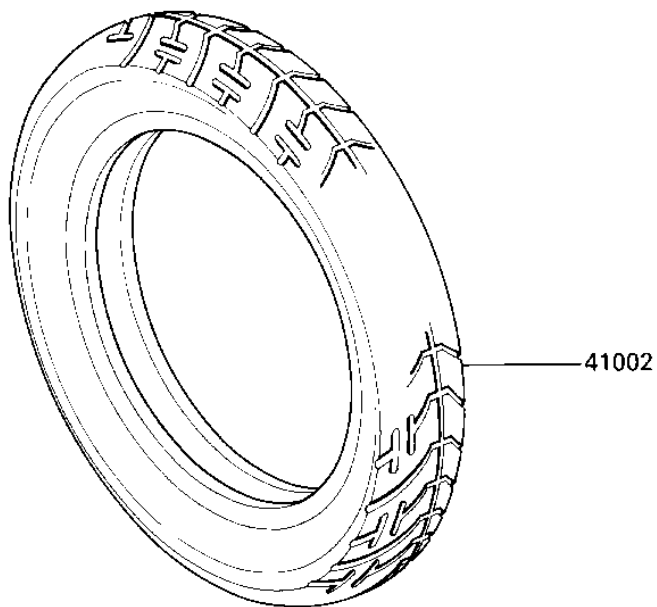

1986 NINJA® 1000R PARTS DIAGRAM

TIRES

F2210-0135

1986 NINJA® 1000R PARTS LIST

TIRES

ITEM NAME	PART NUMBER	QUANTITY
VALVE (Ref # 16126)	16126-1136	1
TIRE,FR 120/80V16G527 (Ref # 41002)	41002-1509	1
TIRE RR,150/80V16G528 (Ref # 41002A)	41002-1510	1
BALANCER-WHEEL,10G (Ref # 41075)	41075-1014	1
BALANCER-WHEEL,20G (Ref # 41075A)	41075-1052	1
BALANCER-WHEEL,30G (Ref # 41075B)	41075-1053	1