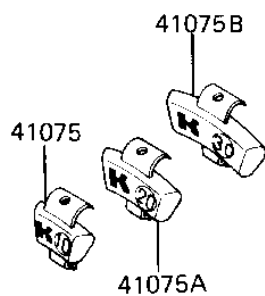

1986 NINJA® 1000R PARTS DIAGRAM

TIRES

F2210-0135

1986 NINJA® 1000R PARTS LIST

TIRES

ITEM NAME	PART NUMBER	QUANTITY
VALVE (Ref # 16126)	16126-1136	1
TIRE,FR 120/80V16G527 (Ref # 41002)	41002-1509	1
TIRE RR,150/80V16G528 (Ref # 41002A)	41002-1510	1
BALANCER-WHEEL,10G (Ref # 41075)	41075-1014	1
BALANCER-WHEEL,20G (Ref # 41075A)	41075-1052	1
BALANCER-WHEEL,30G (Ref # 41075B)	41075-1053	1