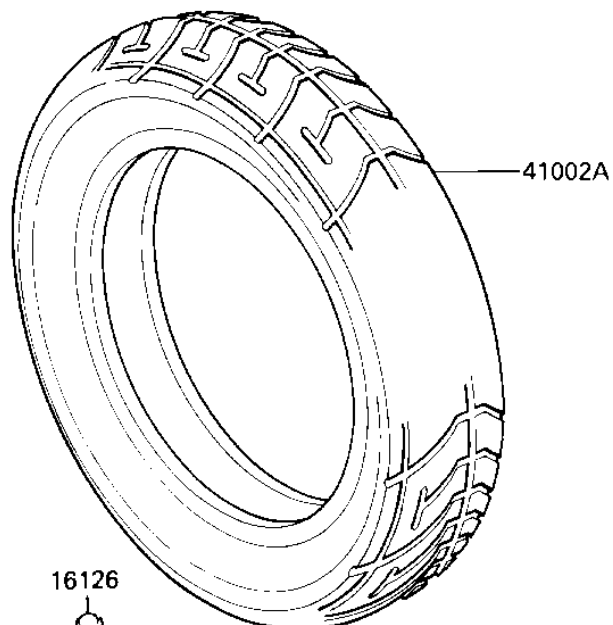

1986 NINJA® 1000R PARTS DIAGRAM

TIRES

F2210-0135

1986 NINJA® 1000R PARTS LIST

TIRES

ITEM NAME	PART NUMBER	QUANTITY
VALVE (Ref # 16126)	16126-1136	1
TIRE,FR 120/80V16G527 (Ref # 41002)	41002-1509	1
TIRE RR,150/80V16G528 (Ref # 41002A)	41002-1510	1
BALANCER-WHEEL,10G (Ref # 41075)	41075-1014	1
BALANCER-WHEEL,20G (Ref # 41075A)	41075-1052	1
BALANCER-WHEEL,30G (Ref # 41075B)	41075-1053	1