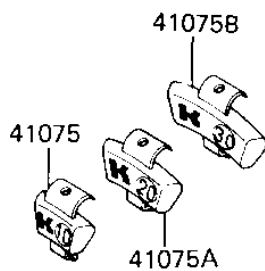

1986 NINJA® 1000R PARTS DIAGRAM

TIRES

F2210-0135

1986 NINJA® 1000R PARTS LIST

TIRES

ITEM NAME	PART NUMBER	QUANTITY
VALVE (Ref # 16126)	16126-1136	1
TIRE,FR 120/80V16G527 (Ref # 41002)	41002-1509	1
TIRE RR,150/80V16G528 (Ref # 41002A)	41002-1510	1
BALANCER-WHEEL,10G (Ref # 41075)	41075-1014	1
BALANCER-WHEEL,20G (Ref # 41075A)	41075-1052	1
BALANCER-WHEEL,30G (Ref # 41075B)	41075-1053	1