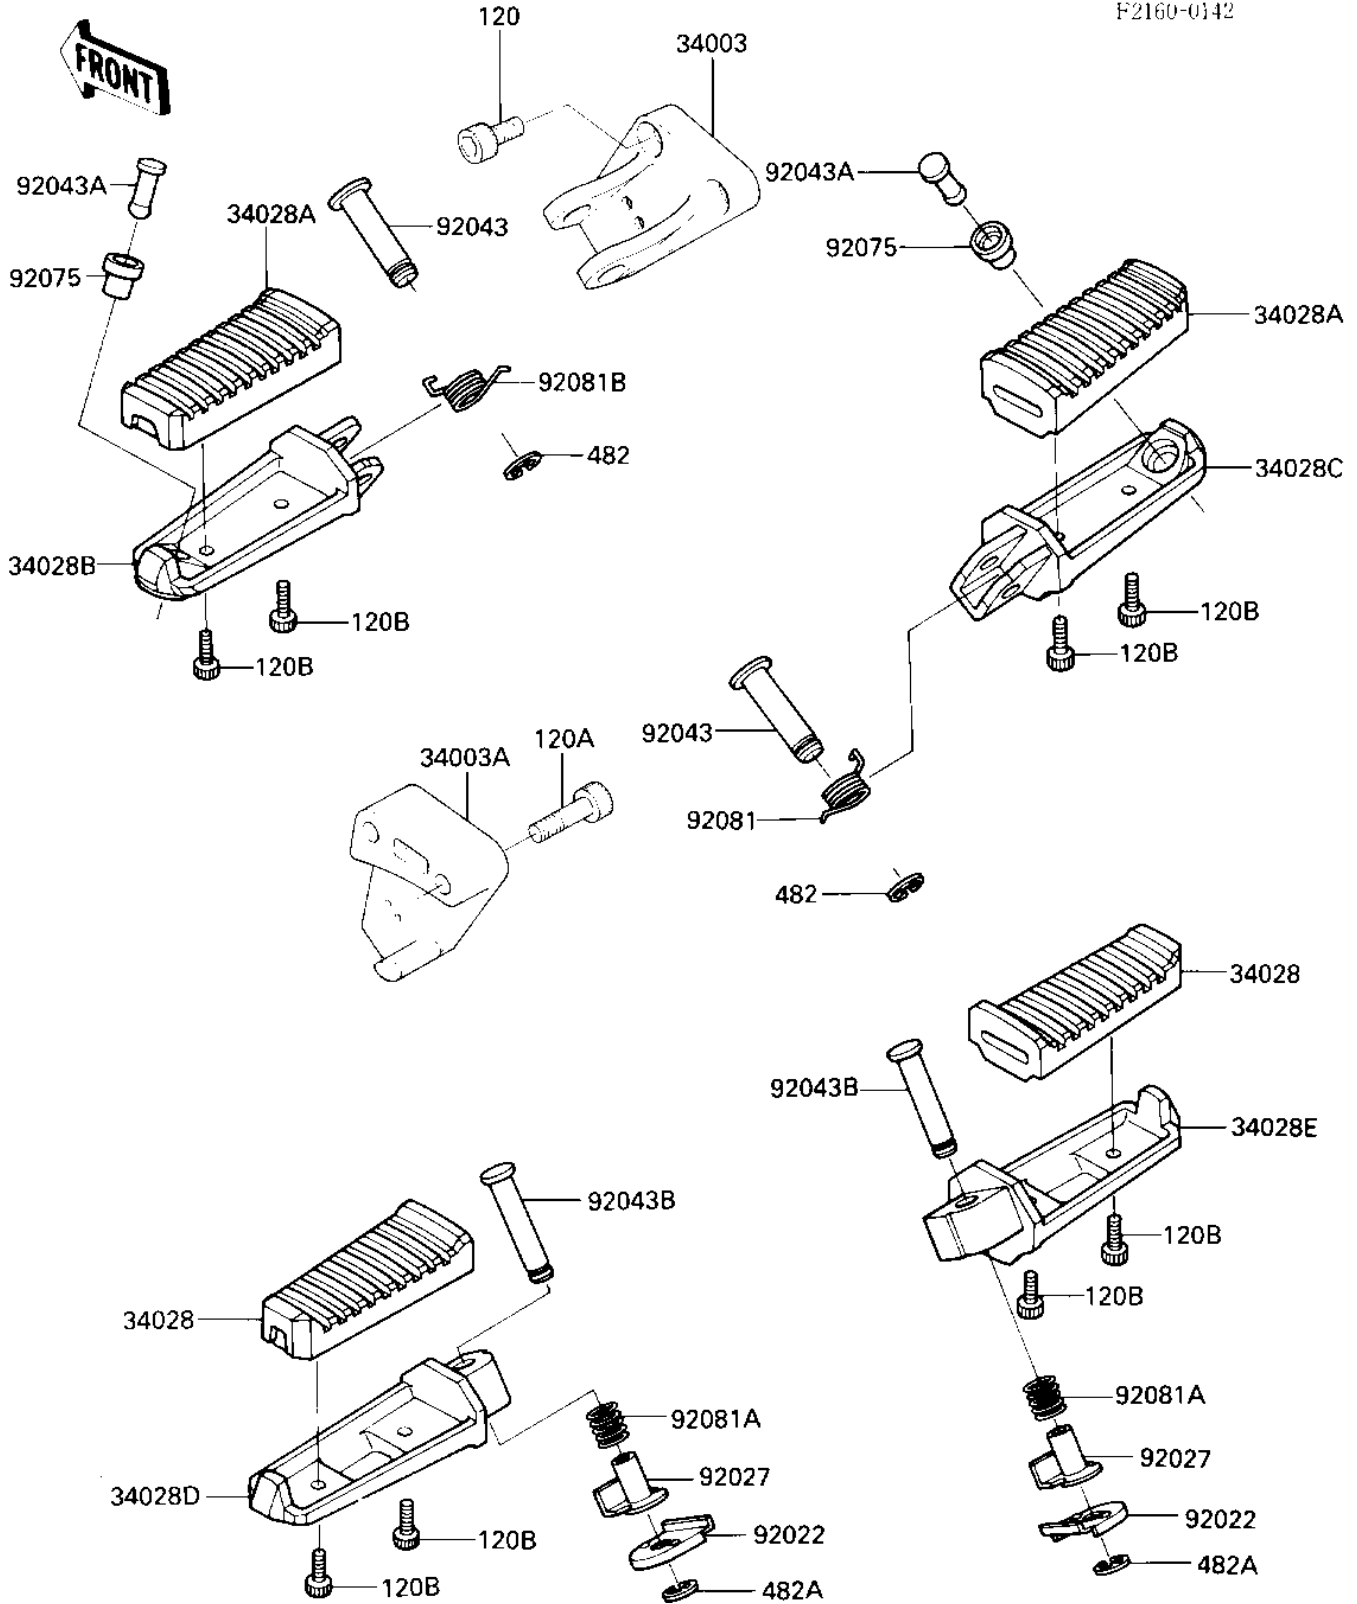

1986 NINJA® 1000R PARTS DIAGRAM

FOOTRESTS

F2160-0142

1986 NINJA® 1000R PARTS LIST

FOOTRESTS

ITEM NAME	PART NUMBER	QUANTITY
HOLDER-STEP,FR,LH (Ref # 34003)	34003-1243	1
HOLDER-STEP,FR,RH (Ref # 34003A)	34003-1244	1
STEP,RR,RUBBER (Ref # 34028)	34028-1060	1
STEP,FR,RUBBER (Ref # 34028A)	34028-1118	1
STEP,FR,LH (Ref # 34028B)	34028-1119	1
STEP,FR,RH (Ref # 34028C)	34028-1120	1
STEP,RR,LH (Ref # 34028D)	34028-1121	1
STEP,RR,RH (Ref # 34028E)	34028-1122	1
WASHER,STEP,RR (Ref # 92022)	92022-1507	1
COLLAR,STEP (Ref # 92027)	92027-1732	1
PIN,12X42.5 (Ref # 92043)	92043-1145	1
PIN,BANK SENSOR (Ref # 92043A)	92043-1219	1
PIN,6X38.5 (Ref # 92043B)	92043-1238	1
DAMPER,BANK SENSOR (Ref # 92075)	92075-1597	1
SPRING,STEP RETURN,RH (Ref # 92081)	92144-1568	1
SPRING,STEP,RR (Ref # 92081A)	92081-1612	1
SPRING,STEP RETURN,LH (Ref # 92081B)	92144-1567	1
BOLT-SOCKET,8X20 (Ref # 120)	120P0820	1
BOLT,SOCKET,8X30 (Ref # 120A)	120P0830	1
BOLT-SOCKET (Ref # 120B)	120Z0514	1
RING, SNAP (Ref # 482)	482L0100	1
CIRCLIP-TYPE-E,5MM (Ref # 482A)	482L5000	1