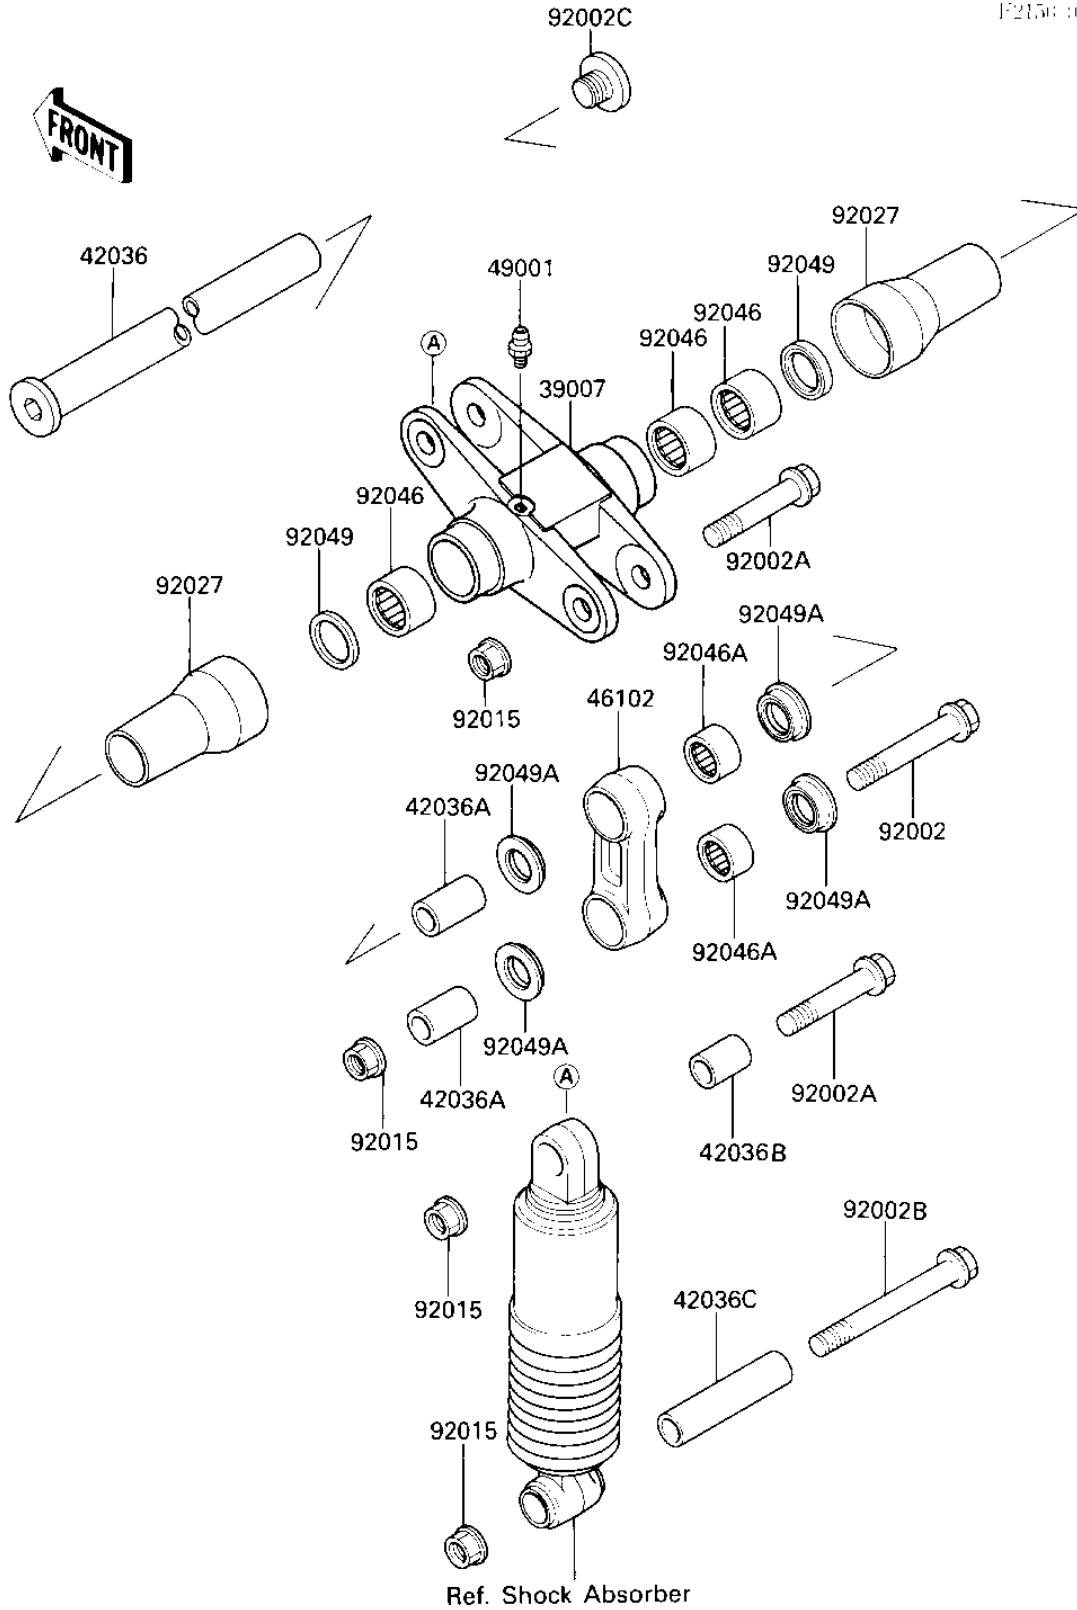

1986 NINJA® 1000R PARTS DIAGRAM

REAR SUSPENSION

F2158-0062

1986 NINJA® 1000R PARTS LIST

REAR SUSPENSION

ITEM NAME	PART NUMBER	QUANTITY
ARM-SUSP,UNI TRAK (Ref # 39007)	39007-1098	1
SLEEVE,SUSPENSION ARM (Ref # 42036)	42036-1151	1
SLEEVE,12X20X36 (Ref # 42036A)	42036-1152	1
SLEEVE,12.1X18X30 (Ref # 42036B)	42036-1156	1
SLEEVE,12.1X18X84 (Ref # 42036C)	42036-1157	1
ROD,UNI TRAK (Ref # 46102)	46102-1142	1
NIPPLE-GREASE,ROD BOL (Ref # 49001)	49001-1051	1
BOLT,12X85 (Ref # 92002)	92002-1255	1
BOLT,FLANGED,12X65 (Ref # 92002A)	92002-1506	1
BOLT,FLANGED,12X120 (Ref # 92002B)	92002-1594	1
BOLT,20MM (Ref # 92002C)	92002-1759	1
NUT,12MM (Ref # 92015)	92015-1426	1
COLLAR,SUSPENSION ARM (Ref # 92027)	92027-1882	1
BEARING-NEEDLE (Ref # 92046)	92046-1035	1
BEARING-NEEDLE (Ref # 92046A)	92046-1143	1
SEAL-OIL (Ref # 92049)	92049-1060	1
SEAL-OIL,ARM,CNT (Ref # 92049A)	92049-1109	1