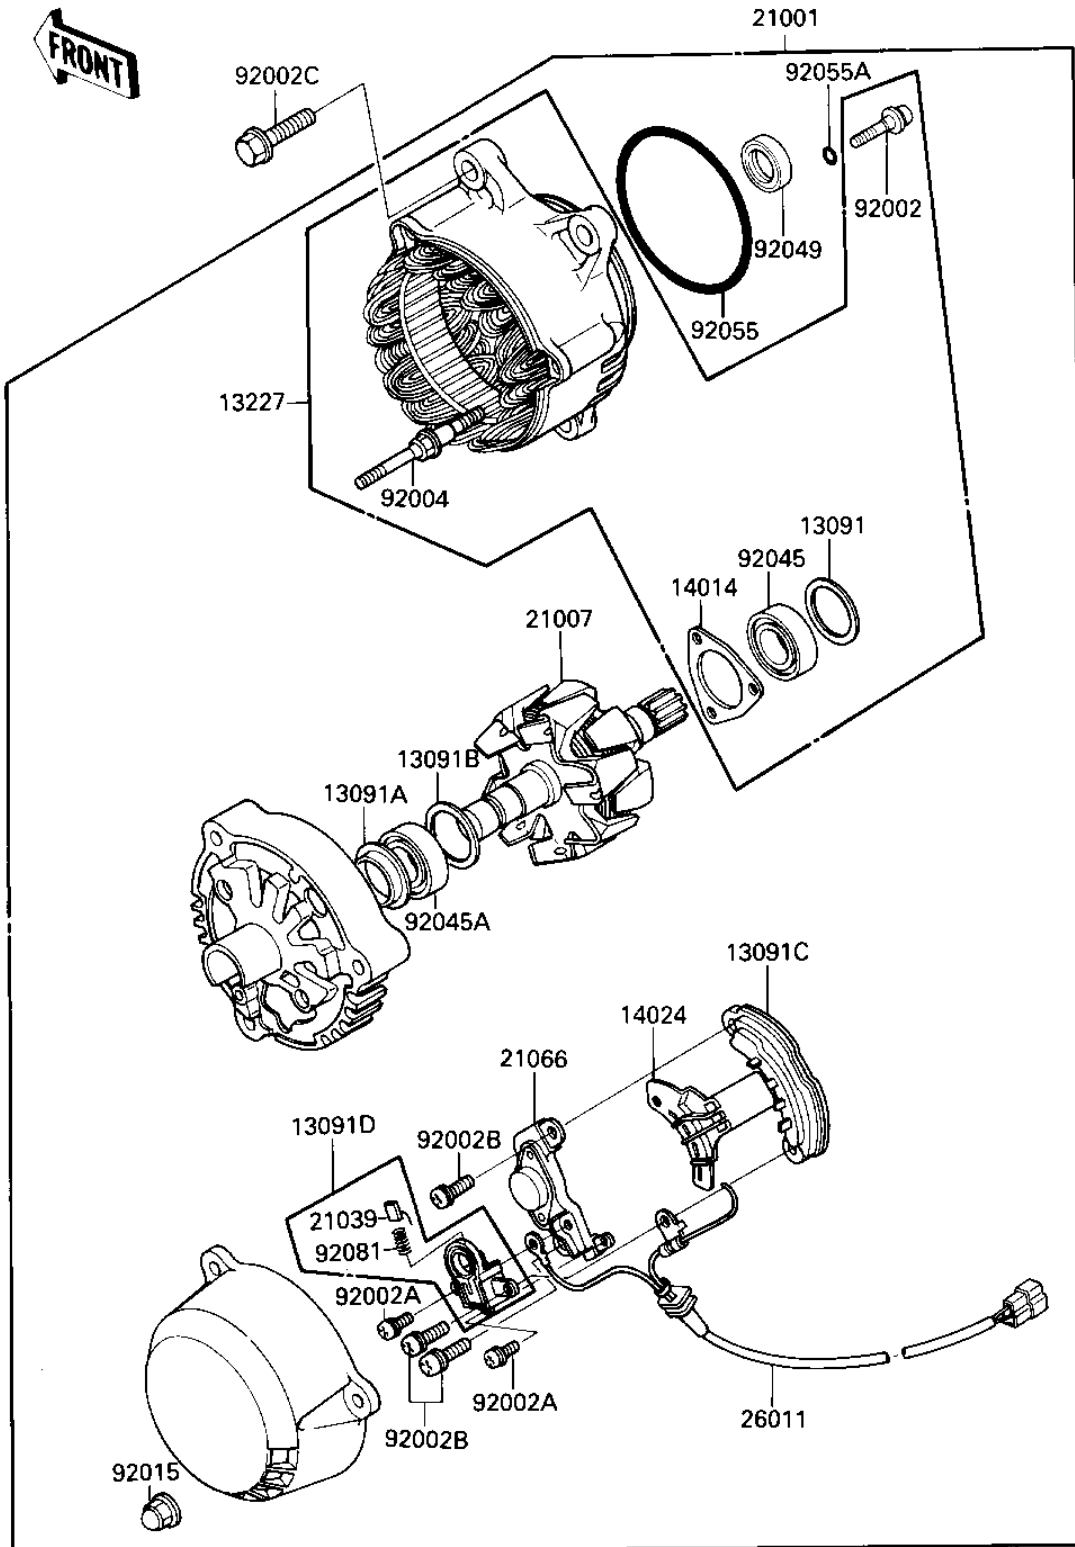

1986 NINJA® 1000R PARTS DIAGRAM

GENERATOR/REGULATOR

E1810-0114

1986 NINJA® 1000R PARTS LIST

GENERATOR/REGULATOR

ITEM NAME	PART NUMBER	QUANTITY
HOLDER,BEARING (Ref # 13091)	13091-1326	1
HOLDER,COVER (Ref # 13091A)	13091-1327	1
HOLDER,BEARING (Ref # 13091B)	13091-1328	1
RECTIFIER (Ref # 13091C)	13091-1329	1
HOLDER,BRUSH (Ref # 13091D)	13091-1330	1
HOUSING,GENERATOR (Ref # 13227)	13227-1054	1
PLATE-POSITION (Ref # 14014)	14014-1065	1
COVER,RECTIFIER (Ref # 14024)	14025-1942	1
GENERATOR (Ref # 21001)	21001-1105	1
ROTOR,GENERATOR (Ref # 21007)	21007-1123	1
BRUSH,CARBON (Ref # 21039)	21039-1052	1
REGULATOR-VOLTAGE (Ref # 21066)	21066-1056	1
WIRE-LEAD,GENERATOR (Ref # 26011)	26011-1287	1
BOLT (Ref # 92002)	92002-1856	1
BOLT (Ref # 92002A)	92002-1379	1
BOLT (Ref # 92002B)	92002-1380	1
BOLT,8X32 (Ref # 92002C)	92002-1400	1
STUD (Ref # 92004)	92004-1196	1
NUT,CAP (Ref # 92015)	92015-1458	1
BEARING-BALL,#6002 (Ref # 92045)	92045-1132	1
BEARING-BALL (Ref # 92045A)	92045-1237	1
SEAL-OIL (Ref # 92049)	92049-1200	1
RING-O,67.6MM (Ref # 92055)	92055-1263	1
RING-O (Ref # 92055A)	92055-1264	1
SPRING,BRUSH (Ref # 92081)	92081-1759	1