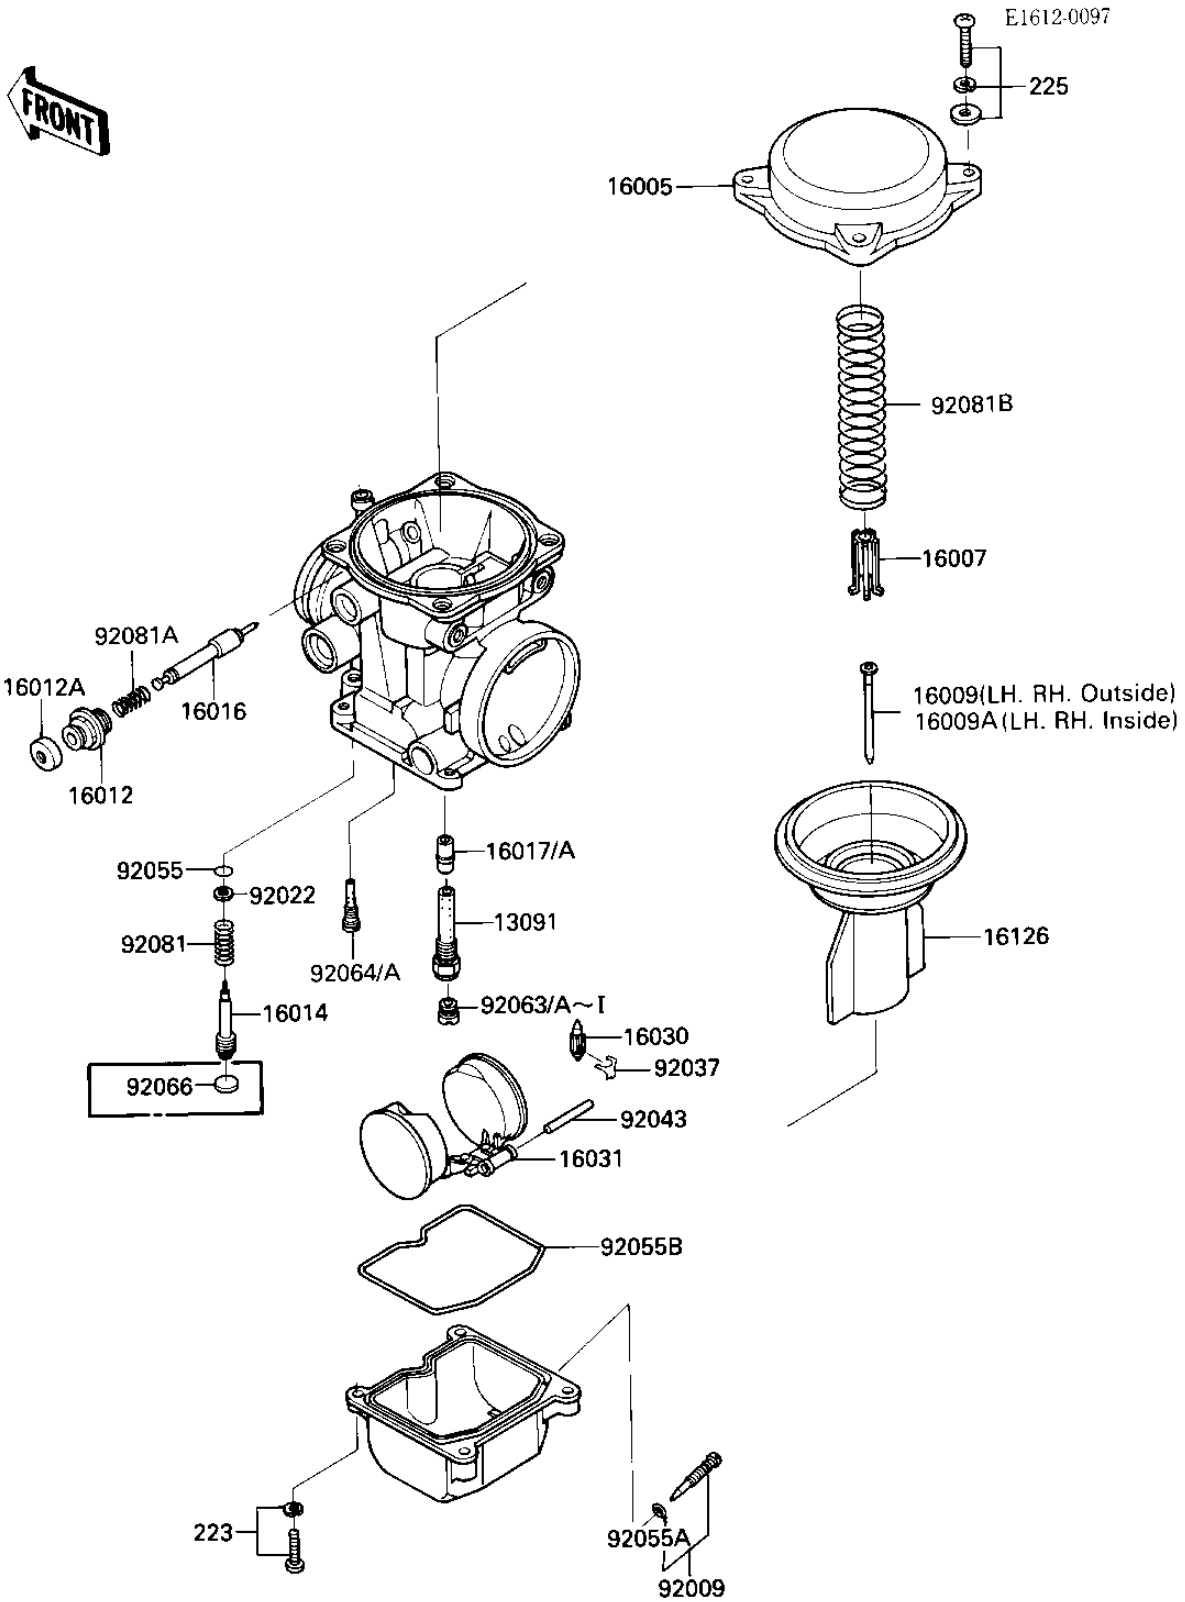

1986 NINJA® 1000R PARTS DIAGRAM

CARBURETOR PARTS

1986 NINJA® 1000R PARTS LIST

CARBURETOR PARTS

ITEM NAME	PART NUMBER	QUANTITY
HOLDER,NEEDLE JET (Ref # 13091)	13091-1425	1
TOP-CHAMBER,MIXING (Ref # 16005)	16005-1054	1
SEAT-SPRING,THROTTLE (Ref # 16007)	16007-1117	1
NEEDLE-JET,N36D (Ref # 16009)	16009-1292	1
NEEDLE-JET,N36D (Ref # 16009A)	16009-1293	1
CAP-STARTER PLUNGER (Ref # 16012)	16012-1051	1
CAP-STARTER PLUNGER (Ref # 16012A)	16012-1052	1
SCREW-PILOT AIR (Ref # 16014)	16014-1054	1
PLUNGER,STARTER (Ref # 16016)	16016-1061	1
JET-NEEDLE (Ref # 16017)	16017-1265	1
JET-NEEDLE (Canada) (Ref # 16017A)	16017-1266	1
FLOAT VALVE (Ref # 16030)	16030-1007	1
FLOAT (Ref # 16031)	16031-1052	1
VALVE,VACUUM (Ref # 16126)	16126-1170	1
SCREW,DRAIN (Ref # 92009)	92009-1095	1
WASHER,PLAIN (Ref # 92022)	92022-1003	1
CLIP,FLOAT VALVE (Ref # 92037)	16044-007	1
PIN,FLOAT (Ref # 92043)	92043-1148	1
O RING,PILOT ADJ (Ref # 92055)	92055-1002	1
"O" RING,DRAIN SCREW (Ref # 92055A)	92055-1053	1
RING-O,FLOAT CHAMBER (Ref # 92055B)	92055-1222	1
MAIN JET,#140 (Ref # 92063)	92063-1013	1
MAIN JET,#135 (Ref # 92063A)	92063-1014	2
MAIN JET,#138 (Ref # 92063C)	92063-1015	2
MAIN JET,#142 (Ref # 92063E)	92063-1016	1
MAIN JET,2ND,#128 (Ref # 92063F)	92063-1074	1
MAIN JET,2ND,#130 (Ref # 92063G)	92063-1075	1
JET-MAIN,#132 (Ref # 92063H)	92063-1076	2
JET-PILOT,#35 (Ref # 92064)	92064-1101	1

1986 NINJA® 1000R PARTS LIST

CARBURETOR PARTS

ITEM NAME	PART NUMBER	QUANTITY
JET-PILOT,#32 (Ref # 92064A)	92064-1117	1
PLUG,PILOT SCREW (Ref # 92066)	92066-1051	1
SPRING,PIROT ADJ SCRW (Ref # 92081)	92081-1002	1
SPRING,STARTER PLUNGE (Ref # 92081A)	92081-1761	1
SPRING,VACUUM VALVE (Ref # 92081B)	92081-1983	1
SCREW-PAN-WS-CROS (Ref # 223)	223C0416	1
SCREW-PAN-WSP-CROS (Ref # 225)	225C0418	1