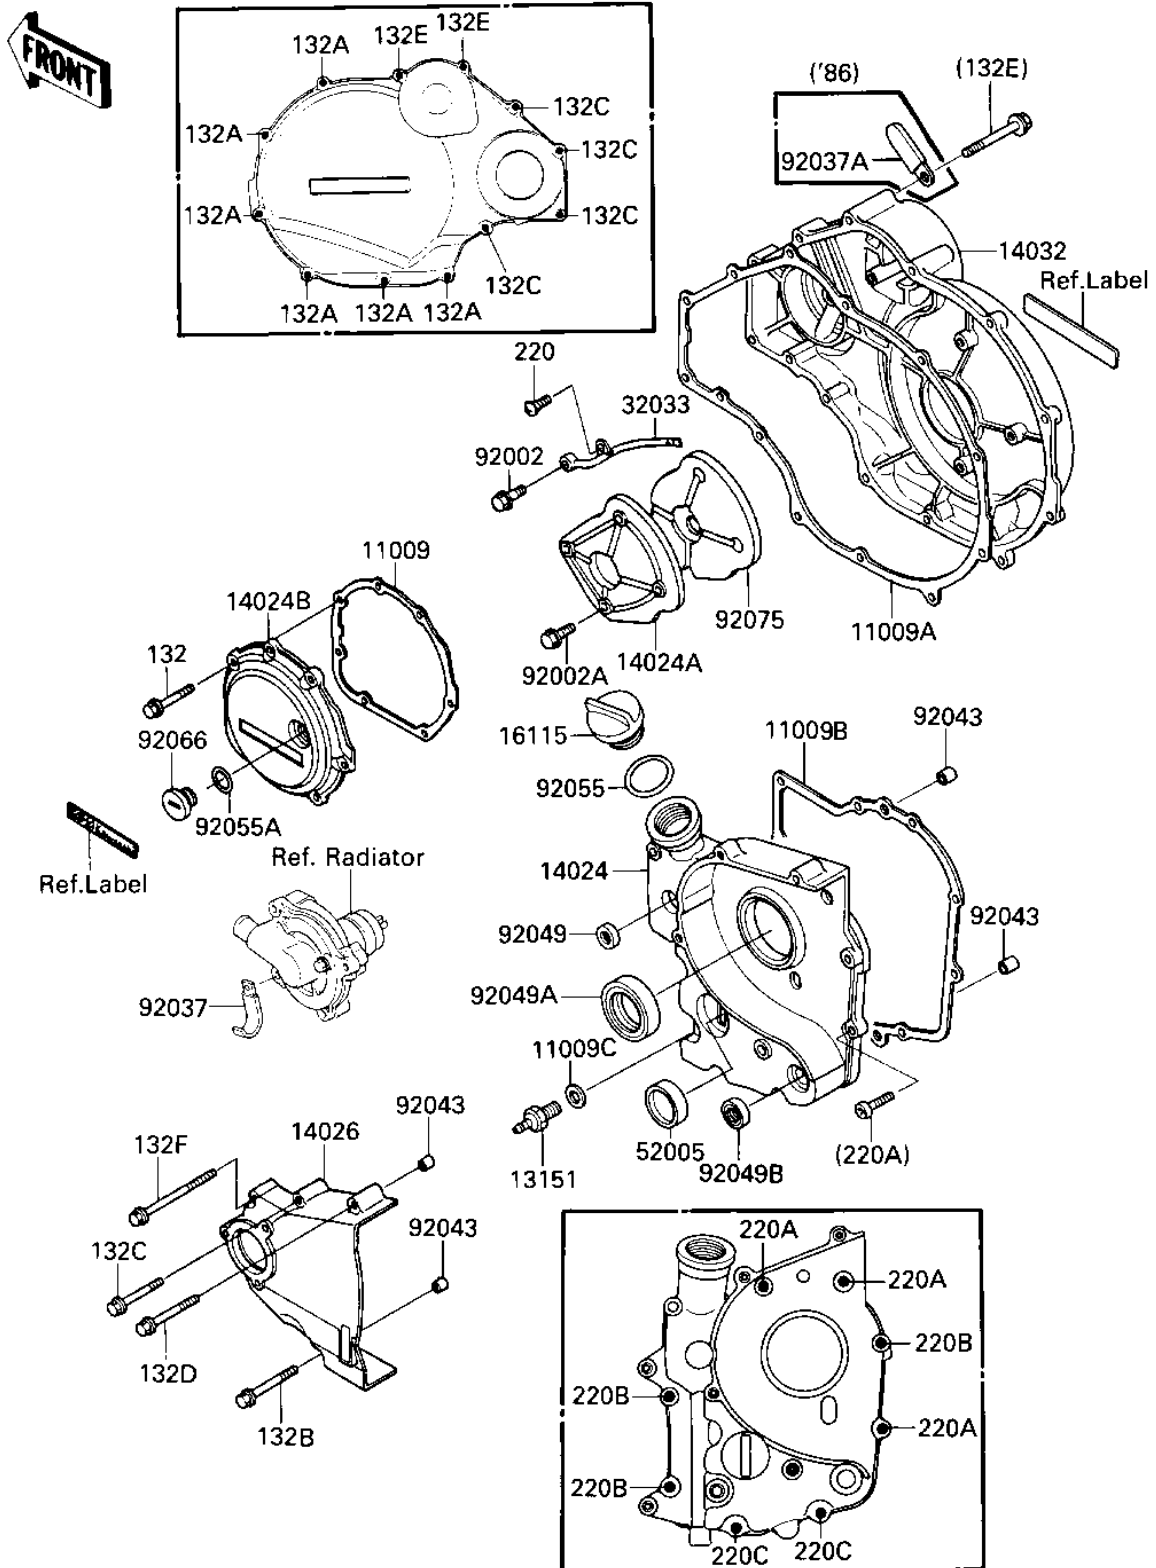

1986 NINJA® 1000R PARTS DIAGRAM

ENGINE COVERS

E1431-0209

1986 NINJA® 1000R PARTS LIST

ENGINE COVERS

ITEM NAME	PART NUMBER	QUANTITY
GASKET,COVER,LH (Ref # 11009)	11009-1863	1
GASKET,CLUTCH COVER (Ref # 11009A)	11009-1860	1
GASKET (Ref # 11009B)	11009-1982	1
GASKET CHECK VALVE (Ref # 11009C)	92065-058	1
SWITCH,NEUTRAL (Ref # 13151)	13151-1007	1
COVER,TRANSMISSION (Ref # 14024)	14024-1716	1
COVER,SOUND ARRESTER (Ref # 14024A)	14025-1740	1
COVER,LH (Ref # 14024B)	14024-1721	1
COVER-CHAIN (Ref # 14026)	14026-1121	1
COVER-CLUTCH (Ref # 14032)	14032-1194	1
CAP-OIL FILLER (Ref # 16115)	16115-1009	1
PIPE,CLUTCH COVER (Ref # 32033)	32033-1204	1
GAUGE,OIL LEVEL (Ref # 52005)	52005-1057	1
BOLT,BANJO,8X20 (Ref # 92002)	92001-1855	1
BOLT,6X10 (Ref # 92002A)	92002-1541	1
CLAMP,WIRING HARNESS (Ref # 92037)	92037-1069	1
CLAMP,WIRING HARNESS (Ref # 92037A)	92037-1539	1
PIN-DOWEL (Ref # 92043)	92042-007	1
OIL SEAL,SD-8187 (Ref # 92049)	92049-1017	1
SEAL-OIL (Ref # 92049A)	92049-1070	1
SEAL-OIL,TB13205 (Ref # 92049B)	92049-1186	1
"O" RING,31MM (Ref # 92055)	92055-049	1
RING-O (Ref # 92055A)	92055-1146	1
PLUG,COVER,LH (Ref # 92066)	92066-1163	1
DAMPER,SOUND (Ref # 92075)	92075-1708	1
BOLT-FLANGED-SMALL (Ref # 132)	132J0620	1
BOLT-FLANGED-SMALL (Ref # 132A)	132J0625	1
BOLT-FLANGED-SMALL (Ref # 132B)	132J0635	1
BOLT-FLANGED-SMALL (Ref # 132C)	132J0640	1

1986 NINJA® 1000R PARTS LIST

ENGINE COVERS

ITEM NAME	PART NUMBER	QUANTITY
BOLT-FLANGED-SMALL (Ref # 132D)	132J0650	1
BOLT-FLANGED-SMALL (Ref # 132E)	132J0655	1
BOLT-FLANGED-SMALL (Ref # 132F)	132J0680	1
SCREW PAN HEAD 5X10 (Ref # 220)	220B0510	1
SCREW PAN HEAD 6X20 (Ref # 220A)	220B0620	1
SCREW PAN HEAD 6X25 (Ref # 220B)	220B0625	1
SCREW PAN HEAD 6X50 (Ref # 220C)	220B0650	1