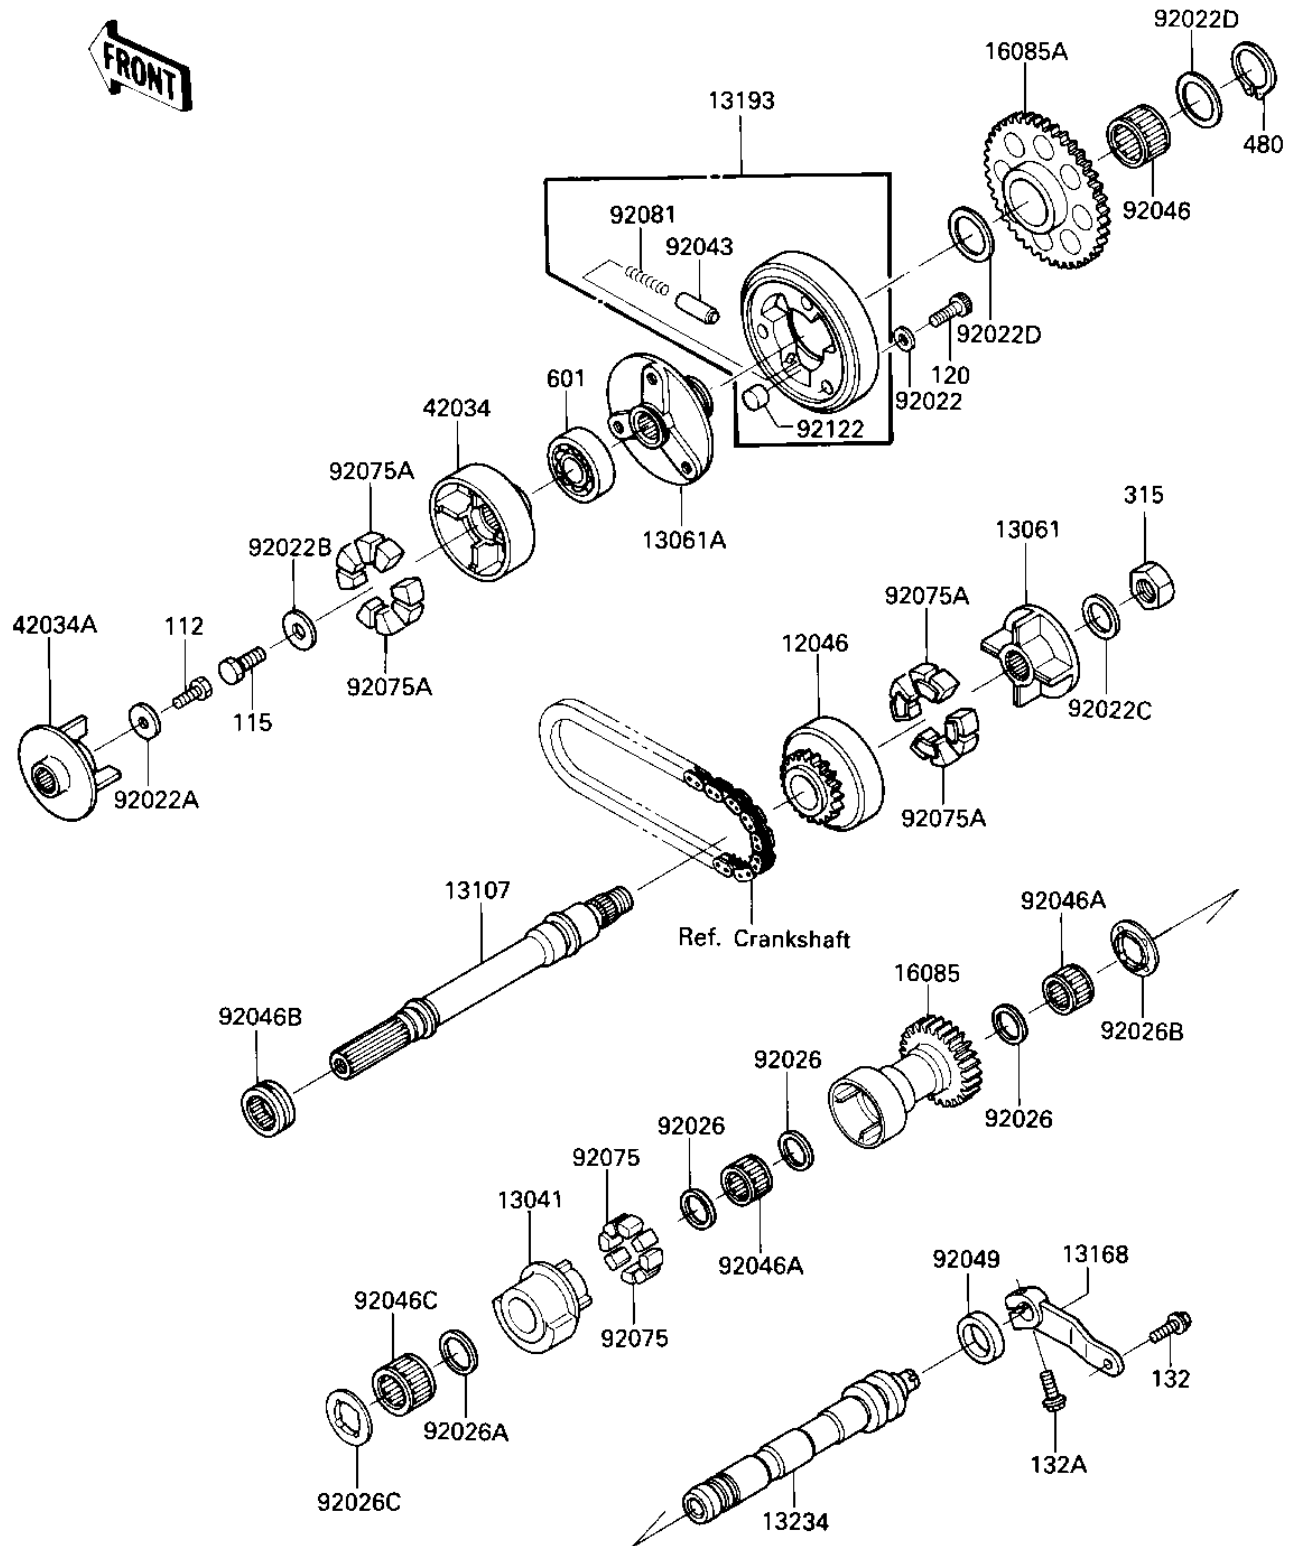

1986 NINJA® 1000R PARTS DIAGRAM

BALANCER/STARTER CLUTCH (-E/NO.015992)

E1323-0006

1986 NINJA® 1000R PARTS LIST

BALANCER/STARTER CLUTCH (-E/NO.015992)

ITEM NAME	PART NUMBER	QUANTITY
SPROCKET,GENERATOR (Ref # 12046)	12046-1068	1
BALANCER (Ref # 13041)	13041-1064	1
BOSS,SPROCKET (Ref # 13061)	13061-1111	1
BOSS,COUPLING (Ref # 13061A)	13061-1168	1
SHAFT (Ref # 13107)	13107-1108	1
LEVER (Ref # 13168)	13168-1236	1
CLUTCH-ASSY-ONEWAY (Ref # 13193)	13193-1056	1
SHAFT-COMP,BALANCER (Ref # 13234)	13234-1052	1
GEAR,BALANCER (Ref # 16085)	16085-1139	1
GEAR,ONEWAY CLUTCH (Ref # 16085A)	16085-1151	1
COUPLING (Ref # 42034)	42034-1055	1
COUPLING (Ref # 42034A)	42034-1056	1
WASHER,PLAIN (Ref # 92022)	92022-1108	1
WASHER,6X19.5X2 (Ref # 92022A)	92022-1517	1
WASHER,8X22X3 (Ref # 92022B)	92022-1518	1
WASHER,16X26X2 (Ref # 92022C)	92022-1519	1
WASHER-THRUST (Ref # 92022D)	92022-225	1
SPACER,21.3X24.3X1.5 (Ref # 92026)	92026-1213	1
SPACER,21.3X26X1 (Ref # 92026A)	92026-1223	1
SPACER (Ref # 92026B)	92026-1265	1
SPACER (Ref # 92026C)	92026-1271	1
PIN (Ref # 92043)	92043-087	1
BEARING,NEEDLE,K25302 (Ref # 92046)	92046-1022	1
BEARING-NEEDLE,K21X25 (Ref # 92046A)	92046-1105	1
BEARING-NEEDLE,RNA490 (Ref # 92046B)	92046-1109	1
BEARING-NEEDLE (Ref # 92046C)	92046-1155	1
SEAL-OIL,S192705 (Ref # 92049)	92049-1174	1
DAMPER,BALANCER (Ref # 92075)	92075-1709	1
DAMPER,COUPLING (Ref # 92075A)	92075-1790	1

1986 NINJA® 1000R PARTS LIST

BALANCER/STARTER CLUTCH (-E/NO.015992)

ITEM NAME	PART NUMBER	QUANTITY
SPRING (Ref # 92081)	92081-110	1
PIN (Ref # 92122)	92122-001	1
BOLT-UPSET,6X16 (Ref # 112)	112G0616	1
BOLT,8X20 (Ref # 115)	115G0820	1
BOLT,SOCKET,8X12 (Ref # 120)	120P0812	1
BOLT-FLANGED-SMALL (Ref # 132)	132J0616	1
BOLT-FLANGED-SMALL (Ref # 132A)	132J0620	1
NUT-HEX-FINE (Ref # 315)	315G1600	1
CIRCLIP,25M/M (Ref # 480)	480J2500	1
BEARING BALL #6203 (Ref # 601)	601A6203	1