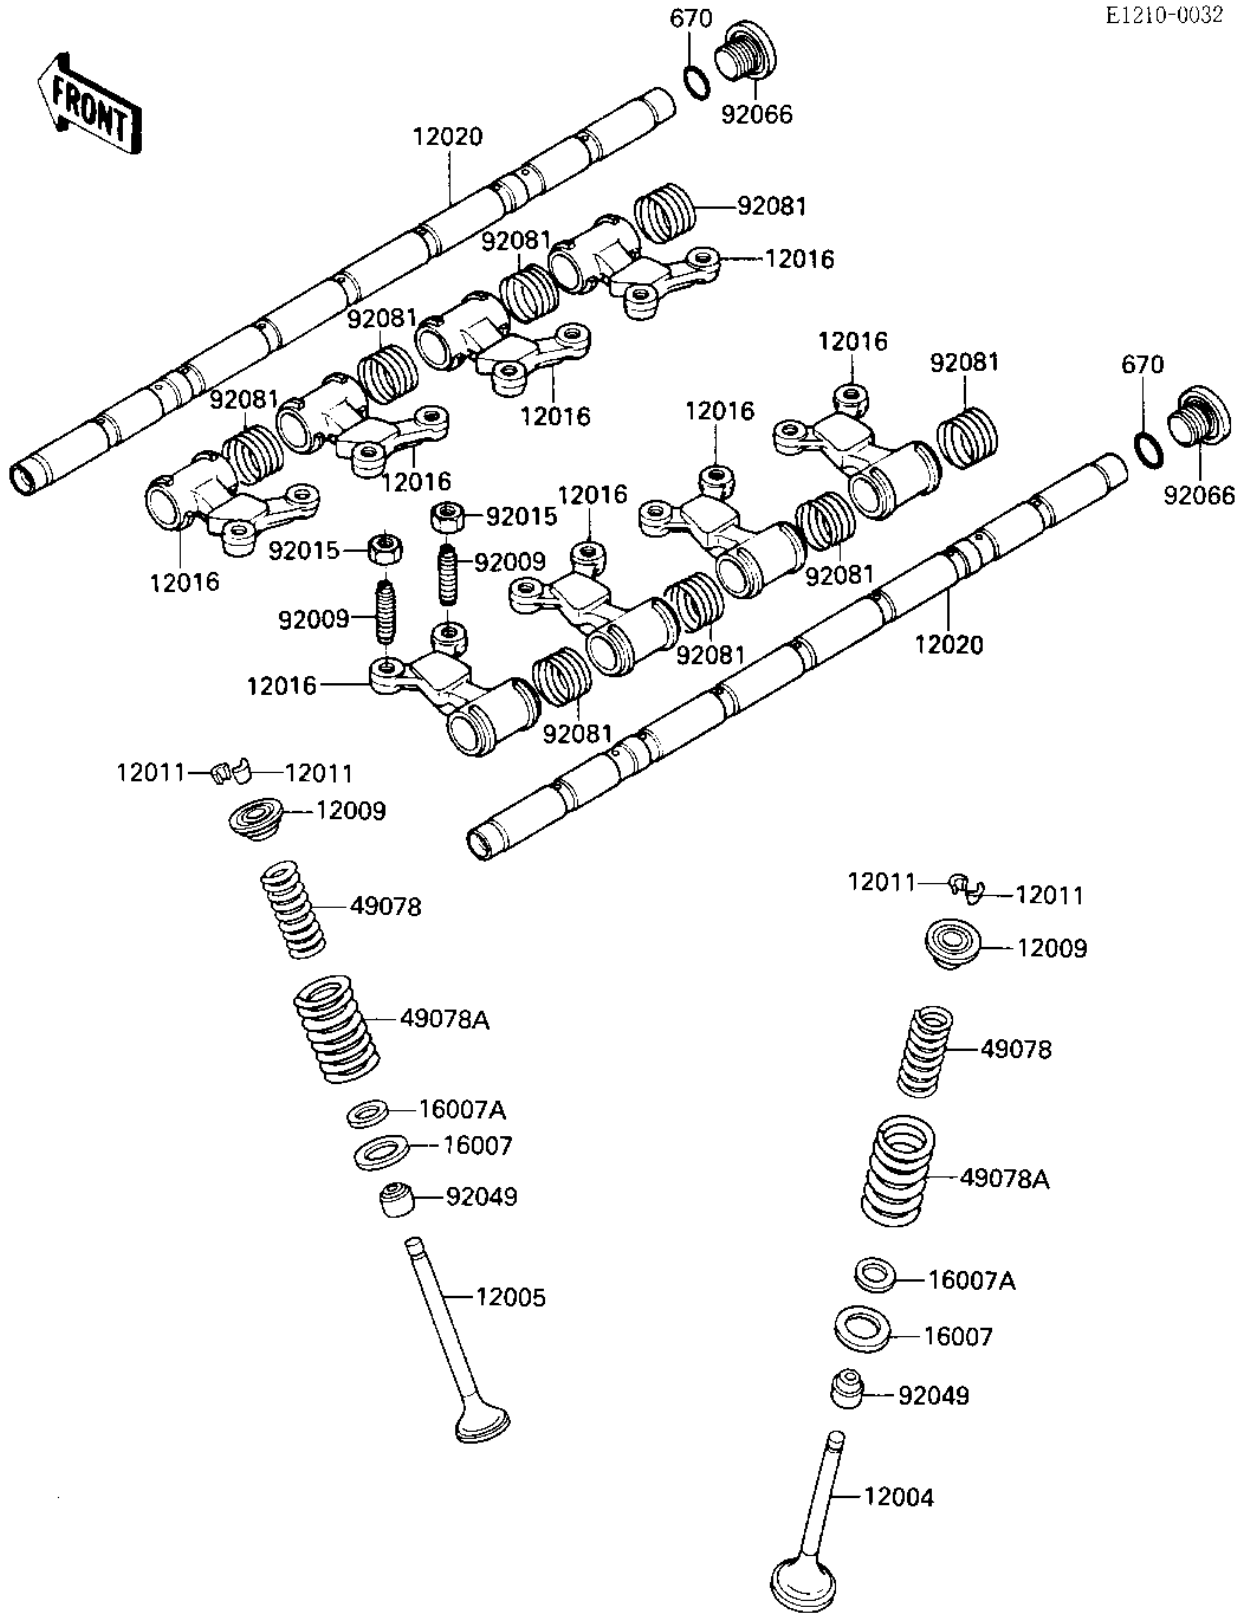

1986 NINJA® 1000R PARTS DIAGRAM

ROCKER ARMS/VALVES

E1210-0032

1986 NINJA® 1000R PARTS LIST

ROCKER ARMS/VALVES

ITEM NAME	PART NUMBER	QUANTITY
VALVE-INTAKE (Ref # 12004)	12004-1079	1
VALVE-EXHAUST (Ref # 12005)	12005-1052	1
RETAINER-VALVE SPRING (Ref # 12009)	12009-1054	1
SPLIT KEEPER,VALVE SP (Ref # 12011)	12011-1003	1
ARM-ROCKER (Ref # 12016)	12016-1051	1
SHAFT-ROCKER,L=343 (Ref # 12020)	12020-1051	1
SEAT-SPRING (Ref # 16007)	16007-1144	1
SEAT-SPRING (Ref # 16007A)	16007-1143	1
SPRING-ENGINE VALVE,I (Ref # 49078)	49078-1067	1
SPRING-ENGINE VALVE,O (Ref # 49078A)	49078-1069	1
SCREW,7MM (Ref # 92009)	92009-1279	1
NUT,7MM (Ref # 92015)	92015-1325	1
SEAL-OIL,RVC2-5.5X8.5 (Ref # 92049)	92049-1062	1
PLUG,14X11.5 (Ref # 92066)	92066-1192	1
SPRING,ROCKER ARM (Ref # 92081)	92081-1636	1
"O" RING,15MM (Ref # 670)	670B2015	1