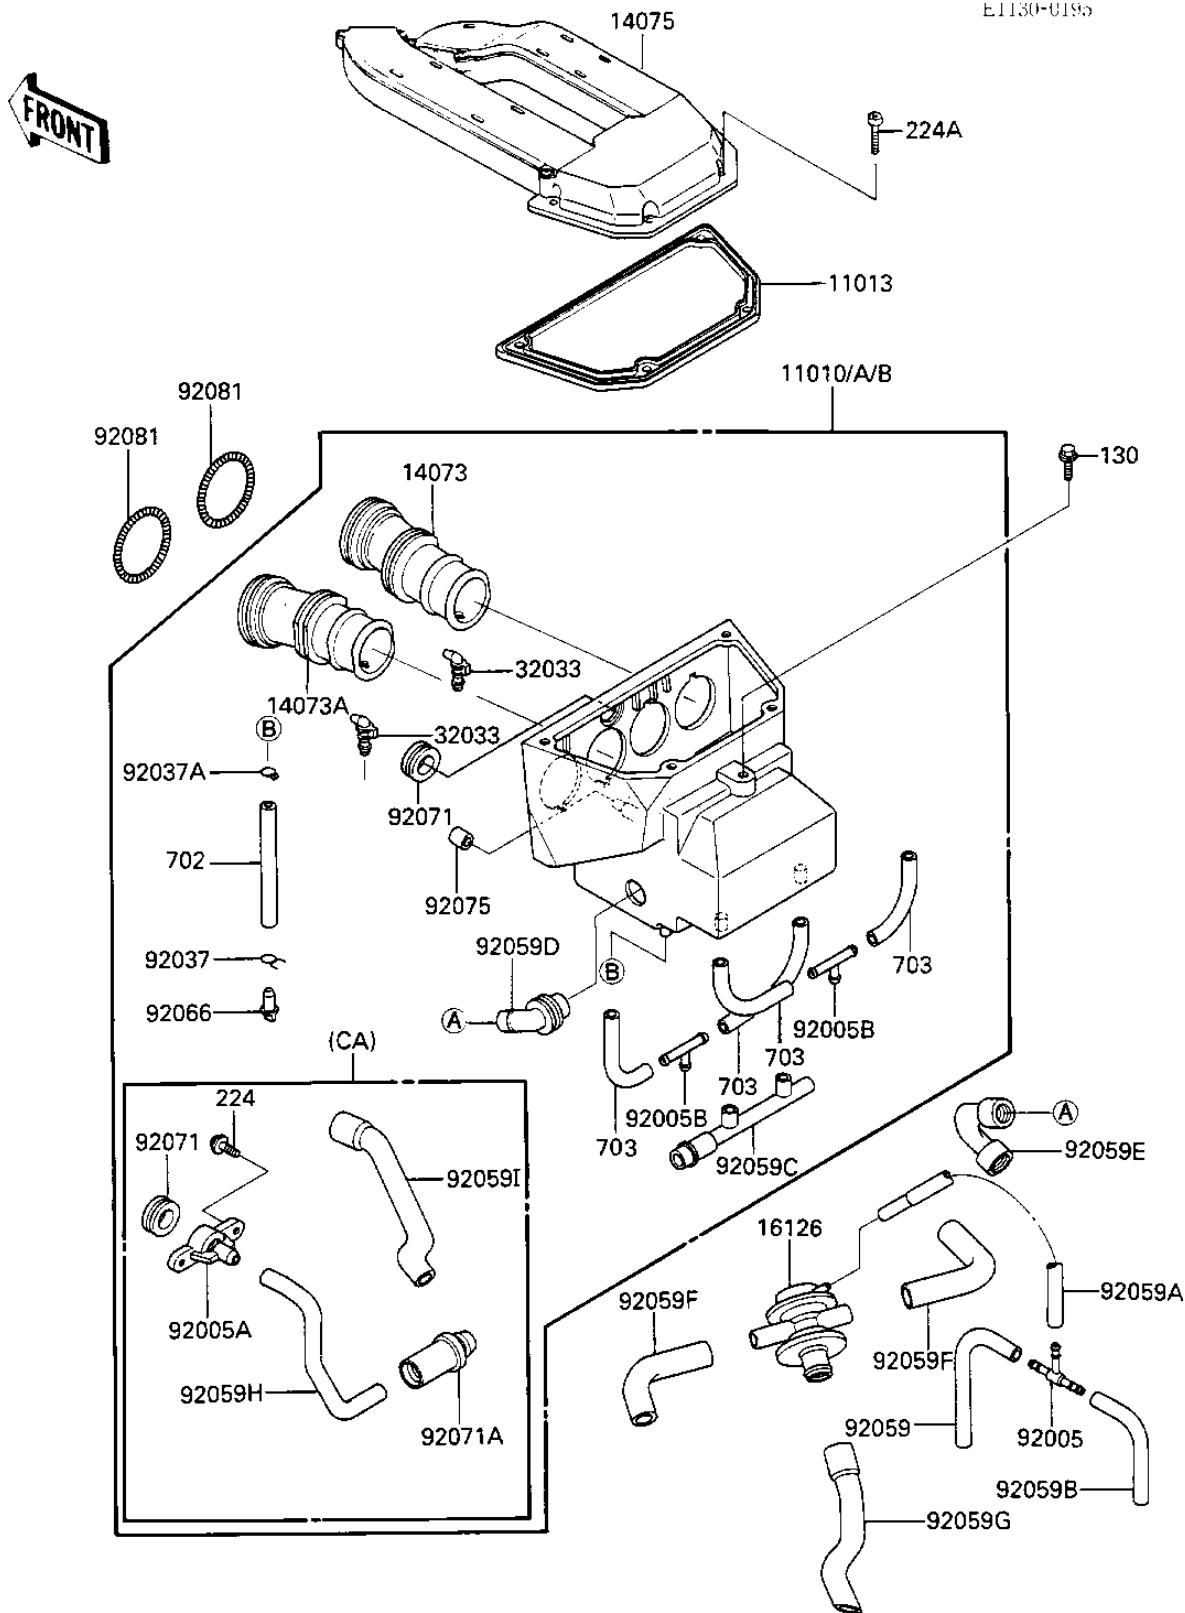

## 1986 NINJA® 1000R PARTS DIAGRAM

AIR CLEANER

E1130-0195

## 1986 NINJA® 1000R PARTS LIST

### AIR CLEANER

ITEM NAME	PART NUMBER	QUANTITY
FILTER-ASSY-AIR (Ref # 11010)	11010-1278	1
FILTER-ASSY-AIR (Ref # 11010A)	11010-1279	1
11010-1346 (Canada) (Ref # 11010B)	11010-1280	1
ELEMENT-AIR FILTER (Ref # 11013)	11013-1128	1
DUCT,#1,#4 (Ref # 14073)	14073-1215	1
DUCT,#2,#3 (Ref # 14073A)	14073-1216	1
CAP-ASSY,AIR FILTER (Ref # 14075)	14075-1064	1
VALVE,AIR SWITCH (Ref # 16126)	16126-1144	1
PIPE (Ref # 32033)	32033-1967	1
FITTING,TUBE (Ref # 92005)	92005-1017	1
FITTING (Ref # 92005A)	92005-1139	1
FITTING,T-TYPE (Ref # 92005B)	92005-1143	1
CLAMP-PIPE (Ref # 92037)	92037-072	1
CLAMP,CHAIN OILER (Ref # 92037A)	92037-147	1
TUBE,VACUUM,LONG (Ref # 92059)	92059-1162	2
TUBE,4X9X80 (Ref # 92059B)	92059-1365	1
TUBE,BREATHER,INNER (Ref # 92059C)	92059-1549	1
TUBE,BREATHER,OUTER (Ref # 92059D)	92059-1550	1
TUBE (Ref # 92059E)	92059-1551	1
TUBE (Ref # 92059F)	92059-1629	1
TUBE (Ref # 92059G)	92059-1630	1
TUBE (Ref # 92059H)	92059-1631	1
TUBE (Ref # 92059I)	92059-1636	1
PLUG (Ref # 92066)	92066-1211	1
GROMMET,AIR FILTER (Ref # 92071)	92071-1042	1
GROMMET (Ref # 92071A)	92071-1132	1
DAMPER RUBBER (Ref # 92075)	92075-107	1
SPRING,COIL,BLACK (Ref # 92081)	92081-1457	1
BOLT-FLANGED,6X20 (Ref # 130)	130C0620	1

## 1986 NINJA® 1000R PARTS LIST

AIR CLEANER

ITEM NAME	PART NUMBER	QUANTITY
SCREW-PAN-WP-CROS (Ref # 224)	224C0614	1
SCREW-PAN-WP-CROS (Ref # 224A)	224C0620	1
TUBE-RUBBER (Ref # 702)	702A07480	1
TUBE-RUBBER (Ref # 703)	703A07100	1