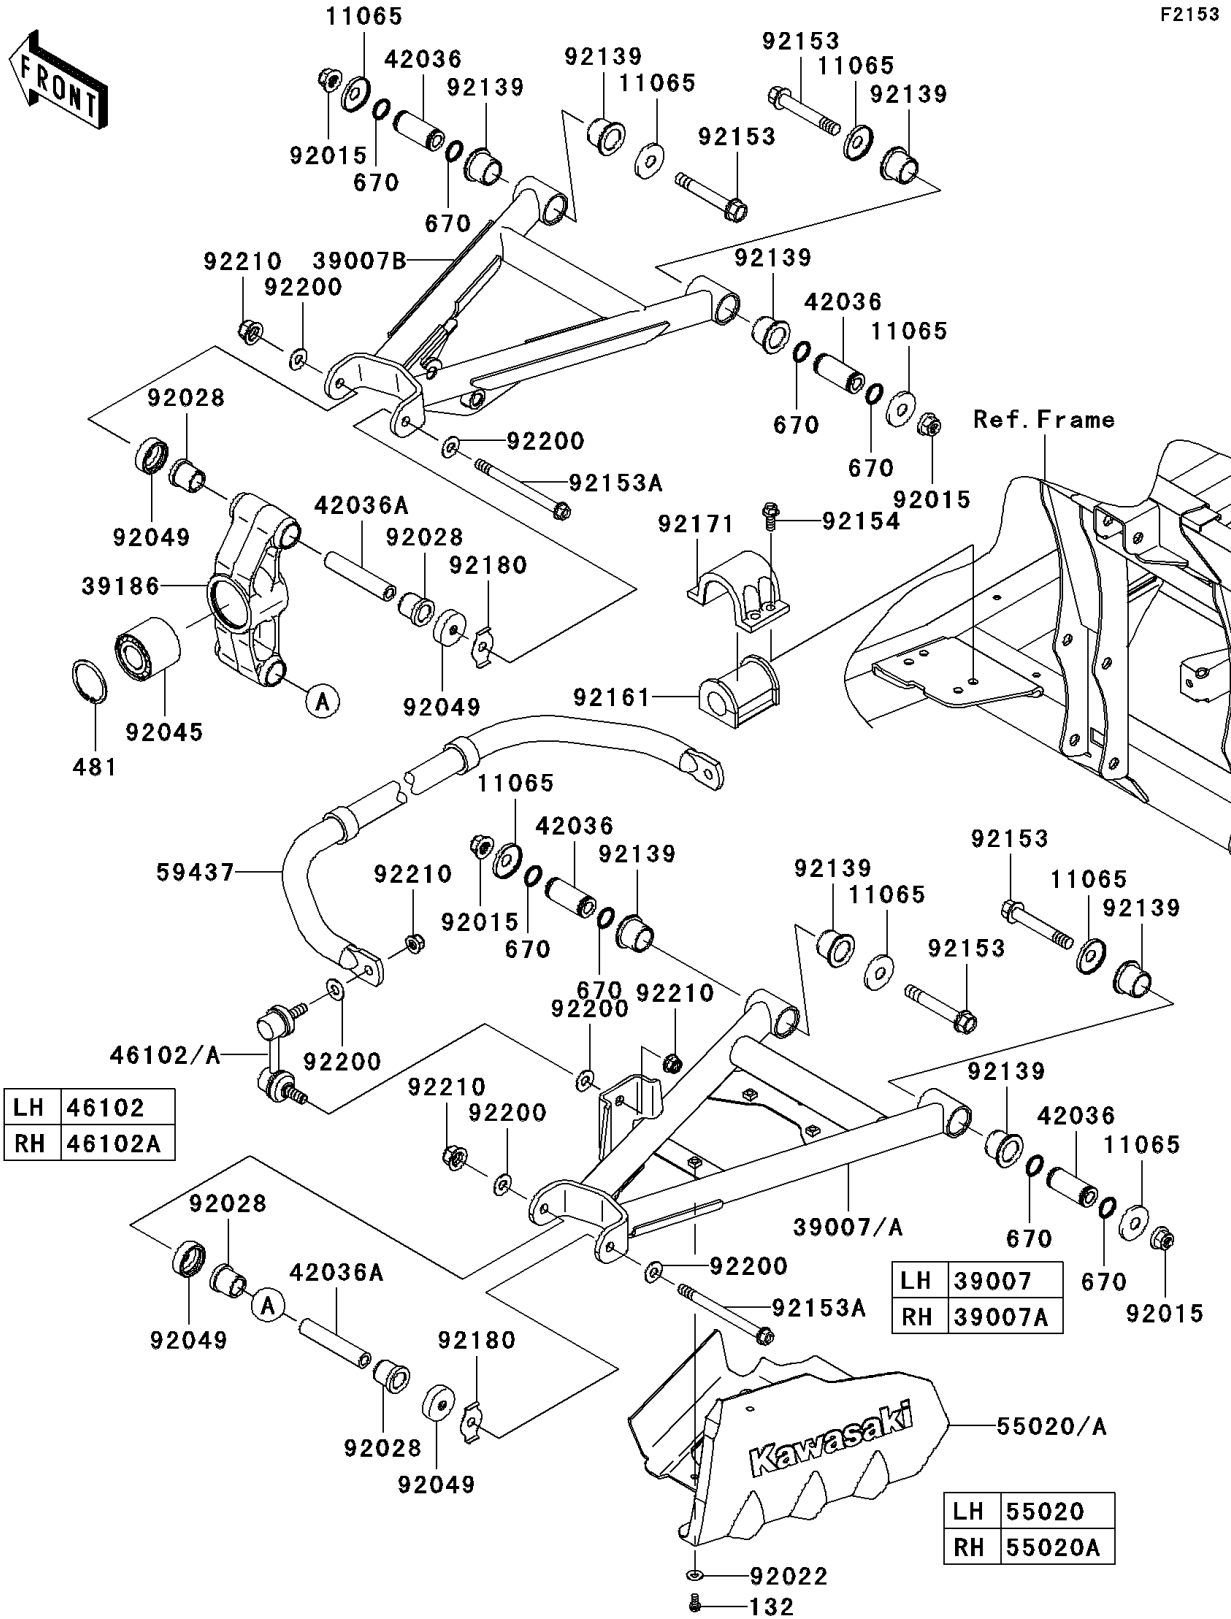

2008 Teryx® 750 4x4 NRA Outdoors™ PARTS DIAGRAM

Rear Suspension

F2153

2008 Teryx® 750 4x4 NRA Outdoors™ PARTS LIST

Rear Suspension

ITEM NAME	PART NUMBER	QUANTITY
BOLT-FLANGED-SMALL,6X12 (Ref # 132)	132BB0612	1
CIRCLIP (Ref # 481)	481J5200	1
O RING,18MM (Ref # 670)	670B2018	1
CAP (Ref # 11065)	11065-0253	1
ARM-SUSP,RR,LWR,LH (Ref # 39007)	39007-0128	1
ARM-SUSP,RR,LWR,RH (Ref # 39007A)	39007-0129	1
ARM-SUSP,RR,UPP,LH&RH (Ref # 39007B)	39007-0143	1
KNUCKLE,RR,LH&RH (Ref # 39186)	39186-0071	1
SLEEVE (Ref # 42036)	42036-0062	1
SLEEVE,10X17X85.6 (Ref # 42036A)	42036-1190	1
ROD,STABILIZER,LH (Ref # 46102)	46102-0100	1
ROD,STABILIZER,RH (Ref # 46102A)	46102-0101	1
GUARD,RR,LH (Ref # 55020)	55020-0310	1
GUARD,RR,RH (Ref # 55020A)	55020-0311	1
STABILIZER (Ref # 59437)	59437-0006	1
NUT,LOCK,FLANGED,12MM (Ref # 92015)	92015-1433	1
WASHER,7X16X1.2 (Ref # 92022)	92022-1344	1
BUSHING (Ref # 92028)	92028-1466	1
BEARING-BALL,DAC2552W-7CS31 (Ref # 92045)	92045-0102	1
SEAL-OIL,KNUCKLE (Ref # 92049)	92049-1198	1
BUSHING (Ref # 92139)	92139-0231	1
BOLT,FLANGED,12X76.5 (Ref # 92153)	92153-1733	1
BOLT,FLANGED,10X117 (Ref # 92153A)	92153-1966	1
BOLT,FLANGED,8X20 (Ref # 92154)	92154-0100	1
DAMPER (Ref # 92161)	92161-0539	1
CLAMP (Ref # 92171)	92171-1695	1
SHIM (Ref # 92180)	92180-0292	1
WASHER,10.3X23X1.6 (Ref # 92200)	92200-2009	1
NUT,LOCK,FLANGED,10MM (Ref # 92210)	92210-0276	1