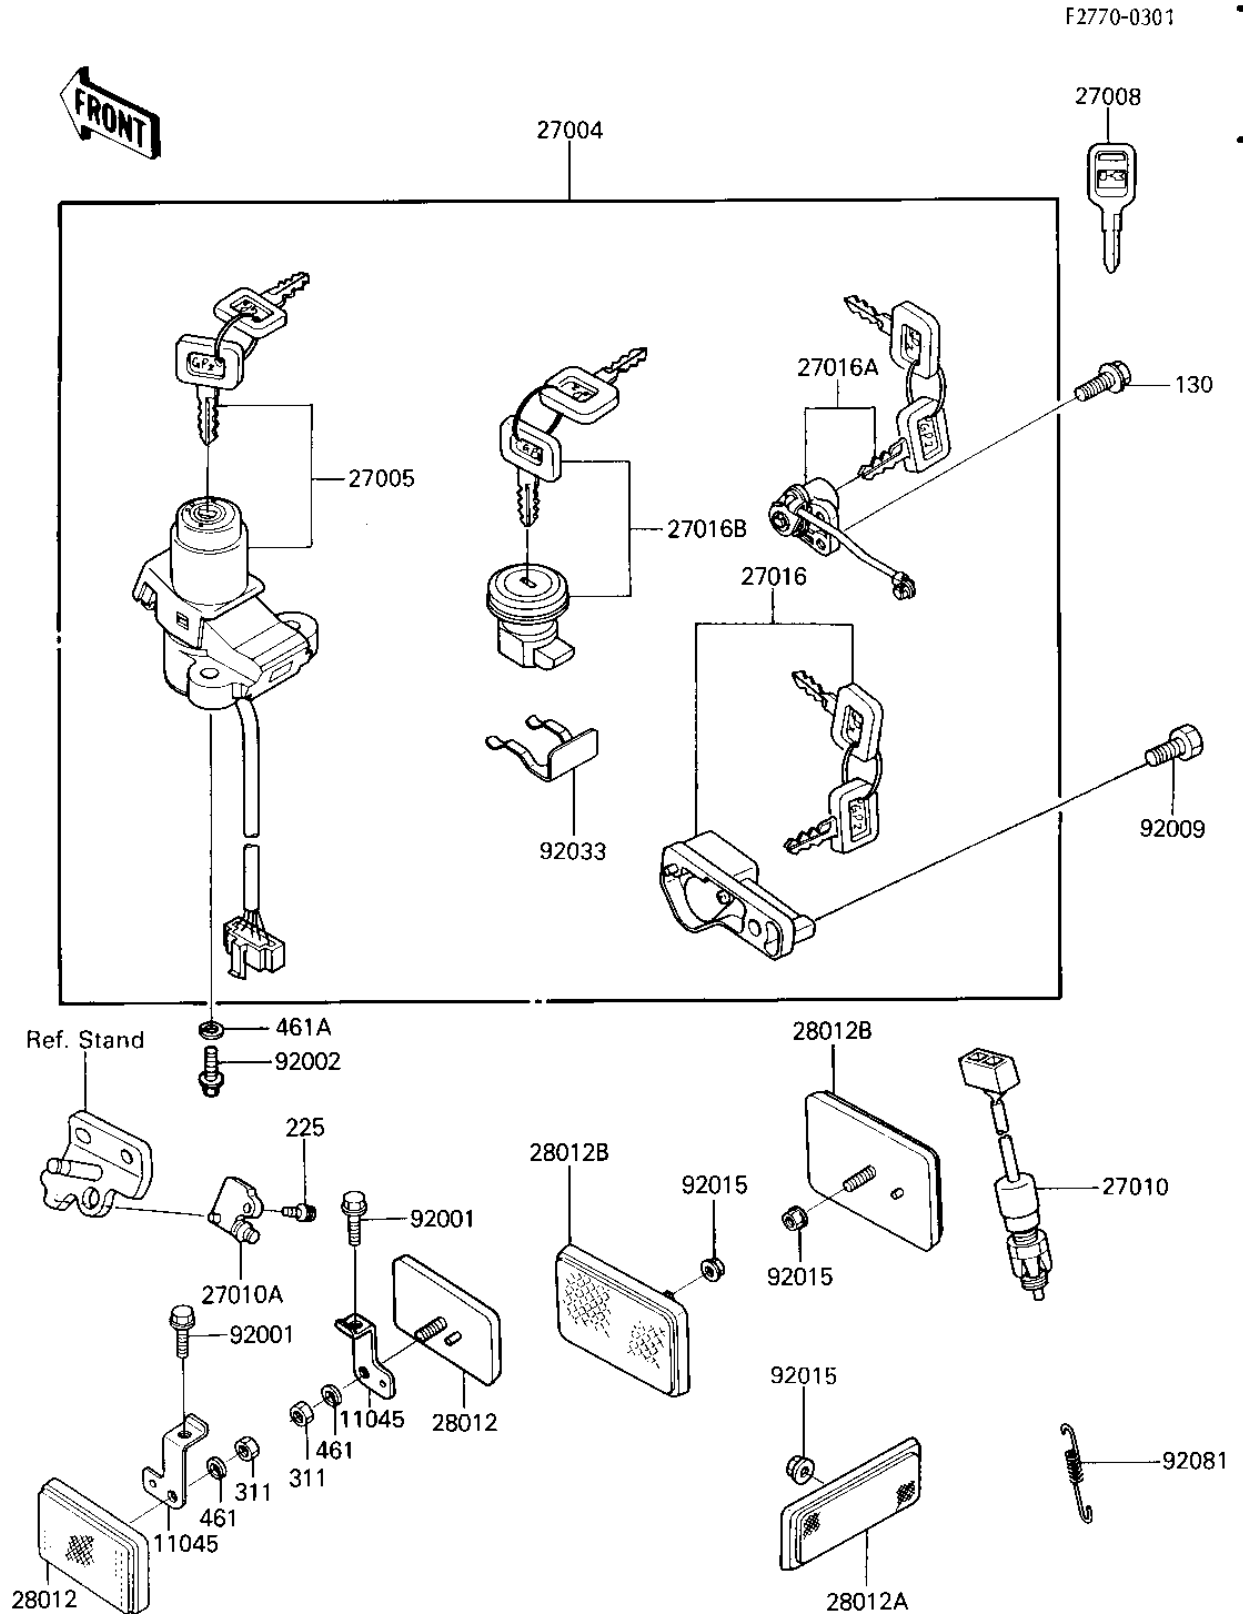

1986 NINJA® 250R PARTS DIAGRAM

IGNITION SWITCH/LOCKS/REFLECTORS

1986 NINJA® 250R PARTS LIST

IGNITION SWITCH/LOCKS/REFLECTORS

ITEM NAME	PART NUMBER	QUANTITY
BRACKET,FR,REFLECTOR (Ref # 11045)	11045-1322	1
SWITCH-ASSY (Ref # 27004)	27004-5330	1
SWITCH-ASSY-IGNITION (Ref # 27005)	27005-5075	1
KEY-LOCK,BLANK (Ref # 27008)	27008-1103	1
SWITCH,BRAKE LAMP (Ref # 27010)	27010-1152	1
SWITCH,BRAKE (Ref # 27010A)	27010-1185	1
LOCK-ASSY,HELMET (Ref # 27016)	27016-5091	1
LOCK-ASSY,SEAT (Ref # 27016A)	27016-5102	1
LOCK-ASSY,TANK CAP CO (Ref # 27016B)	27016-5106	1
REFLECTOR,REFLEX(FRON (Ref # 28012)	28012-1003	1
REFLECTOR,REAR REFLEX (Ref # 28012A)	28012-1005	1
REFLECTOR-REFLEX,RR (Ref # 28012B)	28012-1054	1
BOLT,6X14,BLACK (Ref # 92001)	92001-1847	1
BOLT (Ref # 92002)	92002-1333	1
SCREW,5X16 (Ref # 92009)	92009-1305	1
NUT,FLANGED,5MM (Ref # 92015)	92015-1259	1
RING-SNAP,COWLING POC (Ref # 92033)	92033-1095	1
SPRING BRAKE LAMP SW (Ref # 92081)	27011-004	1
BOLT-FLANGED (Ref # 130)	130B0510	1
SCREW-PAN-WSP-CROS (Ref # 225)	225C0416	1
NUT,5MM (Ref # 311)	311B0500	1
WASHER SPRING 5MM (Ref # 461)	461F0500	1
WASHER SPRING 6MM (Ref # 461A)	461F0600	1