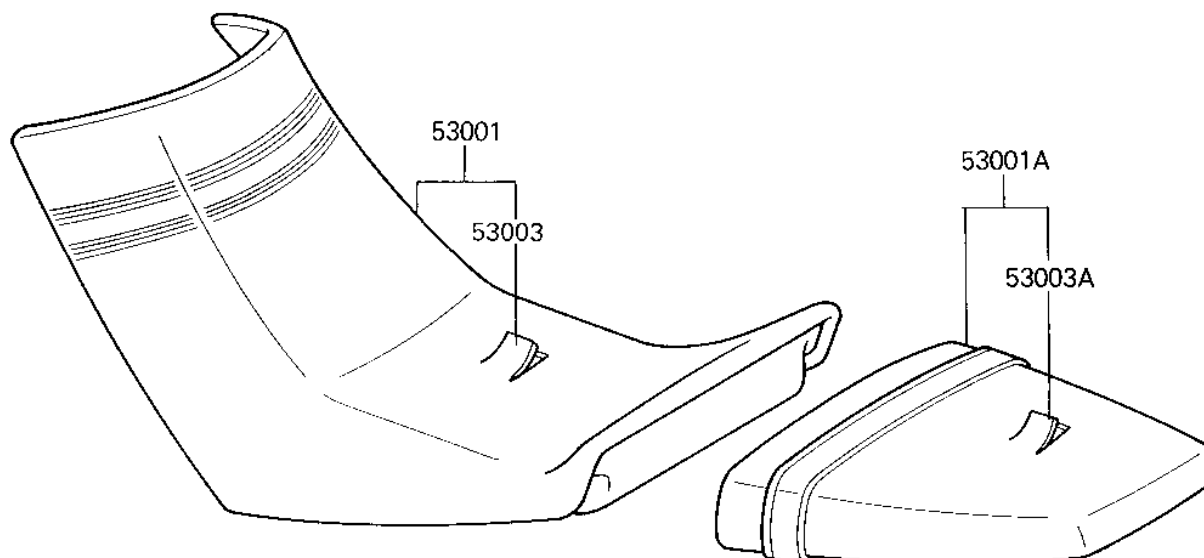

1986 NINJA® 250R PARTS DIAGRAM

SEAT

F2510-0309

1986 NINJA® 250R PARTS LIST

SEAT

ITEM NAME	PART NUMBER	QUANTITY
LEVER,SEAT LOCK (Ref # 13168)	13168-1319	1
SEAT-ASSY,FR,RED (Ref # 53001)	53001-1462-N4	1
SEAT-ASSY,RR,W/BAND,R (Ref # 53001A)	53001-1488-N4	1
LEATHER,FRONT SEAT,RE (Ref # 53003)	53003-1170-N4	1
LEATHER,REAR SEAT,RED (Ref # 53003A)	53003-1171-N4	1
BOLT (Ref # 92002)	92002-1616	1
SPRING,SEAT LOCK (Ref # 92144)	92144-1060	1