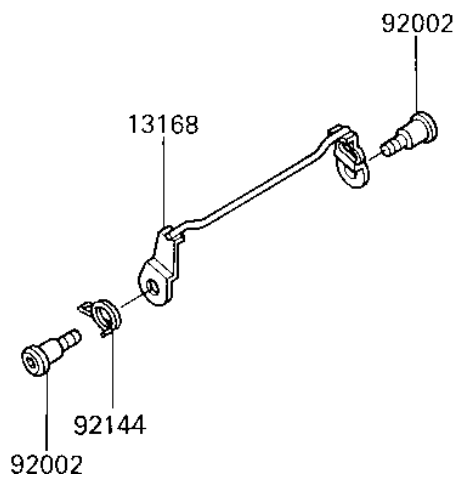

1986 NINJA® 250R PARTS DIAGRAM

SEAT

F2510-0309

1986 NINJA® 250R PARTS LIST

SEAT

ITEM NAME	PART NUMBER	QUANTITY
LEVER,SEAT LOCK (Ref # 13168)	13168-1319	1
SEAT-ASSY,FR,RED (Ref # 53001)	53001-1462-N4	1
SEAT-ASSY,RR,W/BAND,R (Ref # 53001A)	53001-1488-N4	1
LEATHER,FRONT SEAT,RE (Ref # 53003)	53003-1170-N4	1
LEATHER,REAR SEAT,RED (Ref # 53003A)	53003-1171-N4	1
BOLT (Ref # 92002)	92002-1616	1
SPRING,SEAT LOCK (Ref # 92144)	92144-1060	1