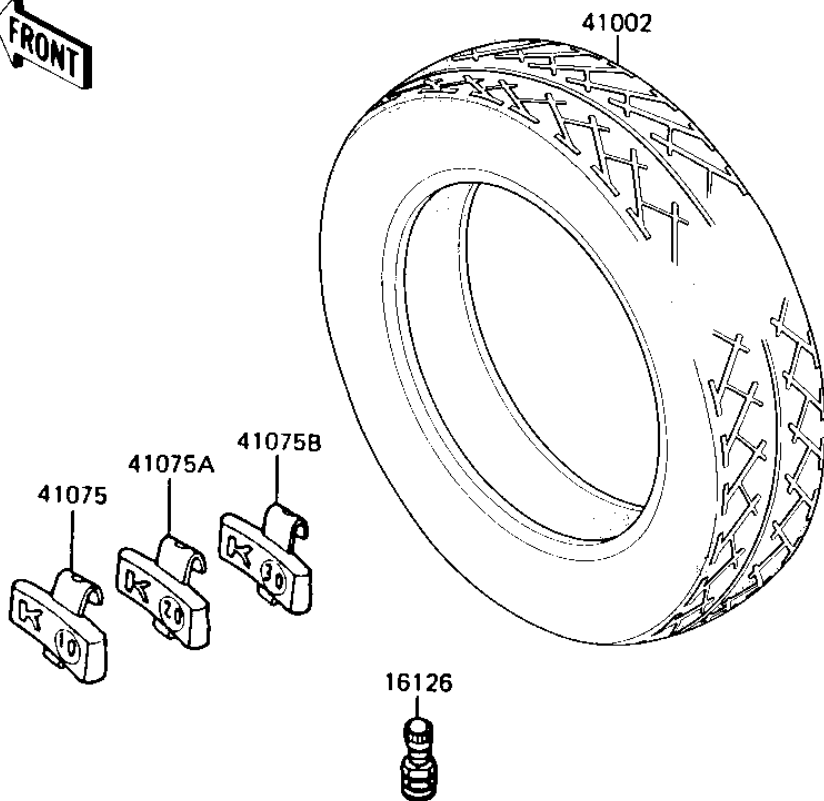

1986 NINJA® 250R PARTS DIAGRAM

TIRES

F2210-0138

1986 NINJA® 250R PARTS LIST

TIRES

ITEM NAME	PART NUMBER	QUANTITY
VALVE (Ref # 16126)	16126-1136	1
TIRE,FR,100/80-16 50S (Ref # 41002)	41002-1578	1
TIRE,RR,120/80-16 60S (Ref # 41002A)	41002-1579	1
BALANCER-WHEEL,10G (Ref # 41075)	41075-1014	1
BALANCER-WHEEL,20G (Ref # 41075A)	41075-1015	1
BALANCER-WHEEL,30G (Ref # 41075B)	41075-1016	1