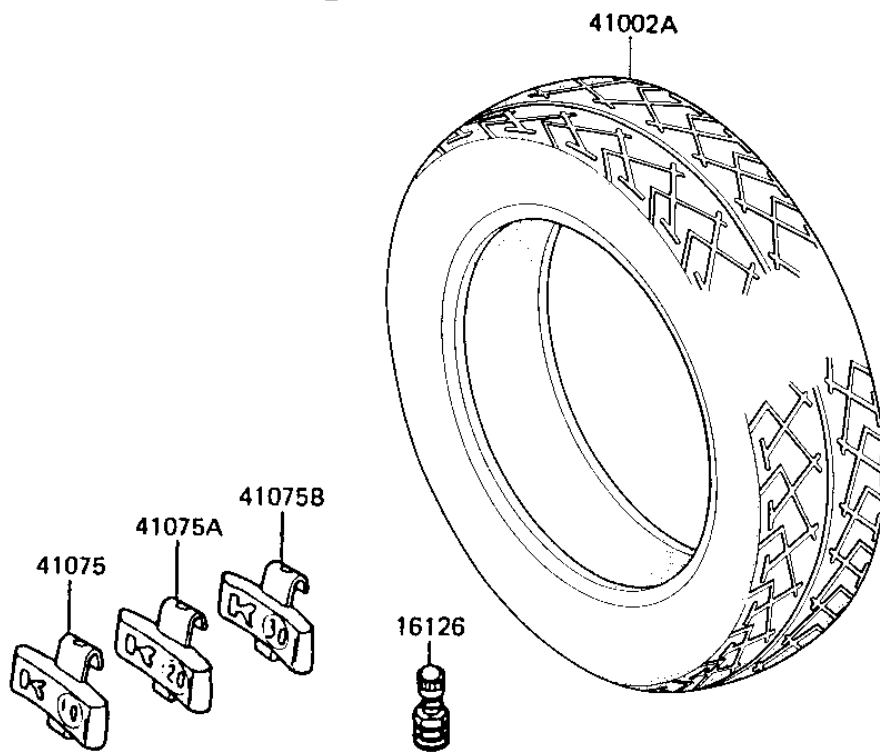

1986 NINJA® 250R PARTS DIAGRAM

TIRES

F2210-0138

1986 NINJA® 250R PARTS LIST

TIRES

ITEM NAME	PART NUMBER	QUANTITY
VALVE (Ref # 16126)	16126-1136	1
TIRE,FR,100/80-16 50S (Ref # 41002)	41002-1578	1
TIRE,RR,120/80-16 60S (Ref # 41002A)	41002-1579	1
BALANCER-WHEEL,10G (Ref # 41075)	41075-1014	1
BALANCER-WHEEL,20G (Ref # 41075A)	41075-1015	1
BALANCER-WHEEL,30G (Ref # 41075B)	41075-1016	1