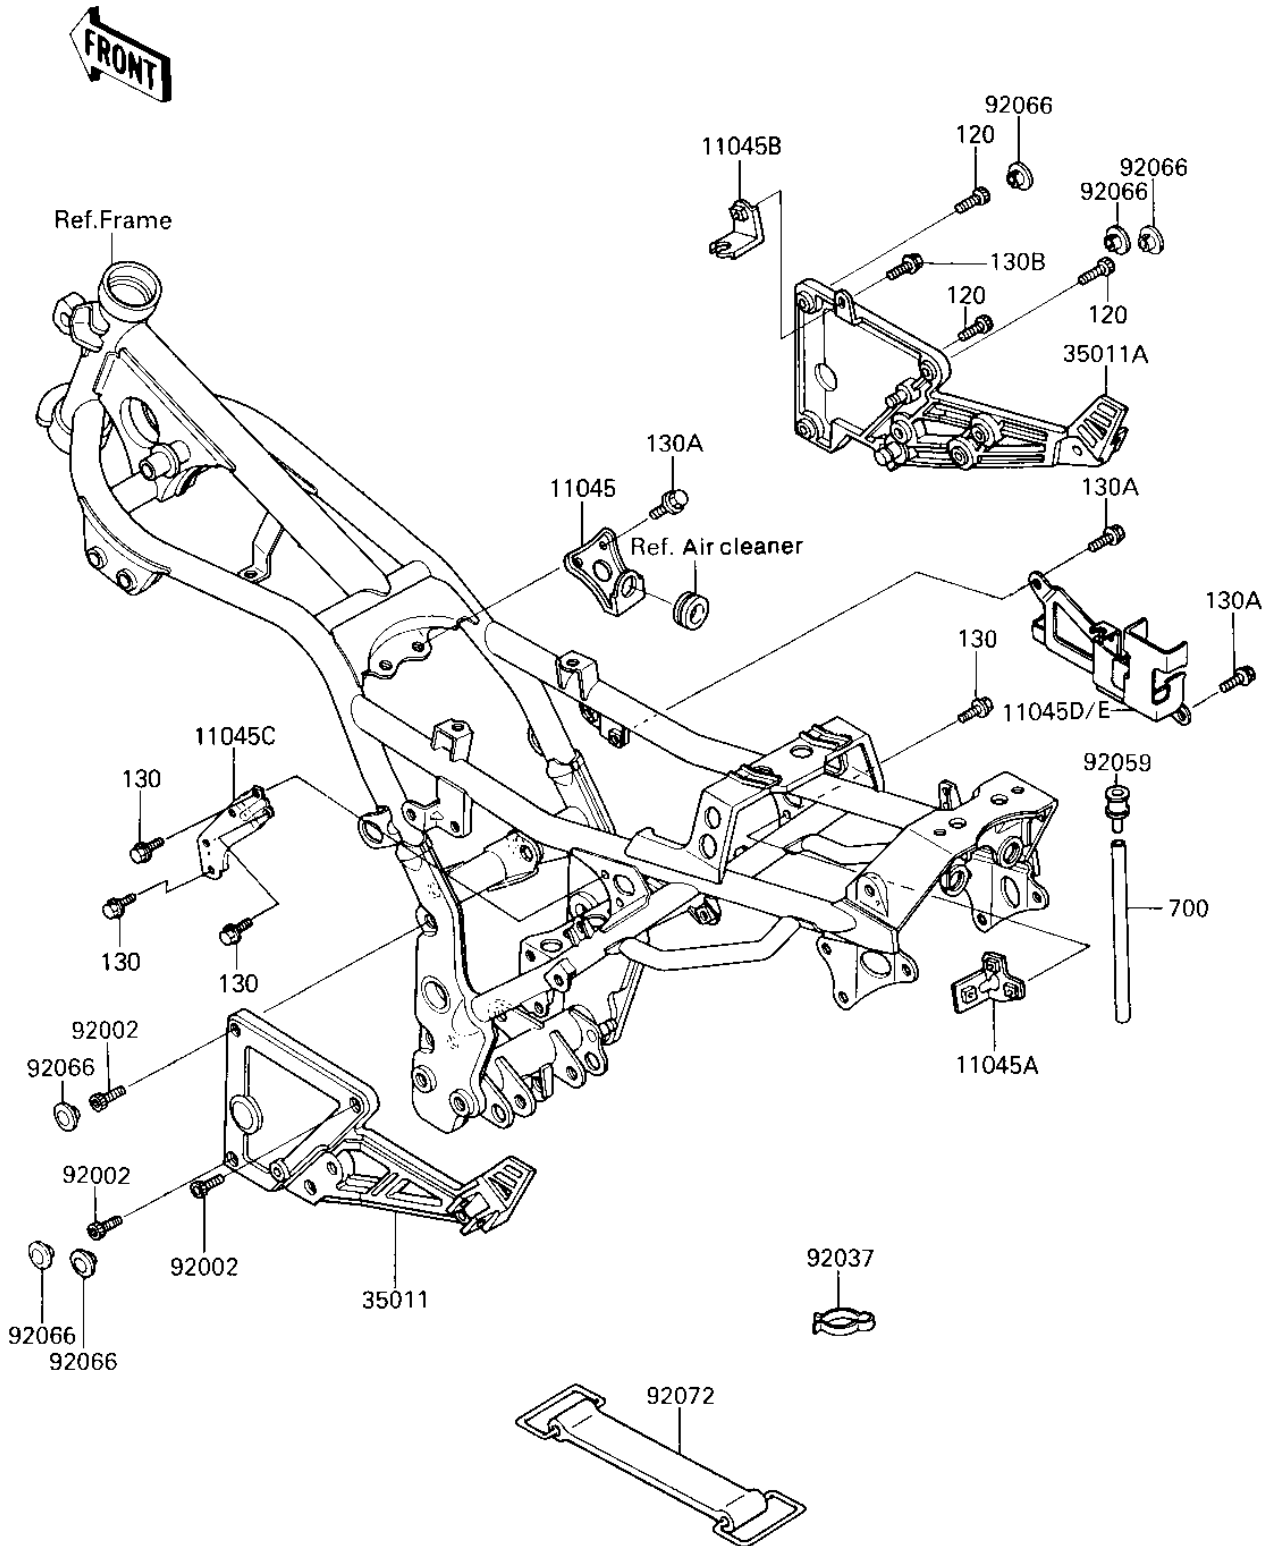

1986 NINJA® 250R PARTS DIAGRAM

ELECTRO BRACKET

F2133-0001

1986 NINJA® 250R PARTS LIST

ELECTRO BRACKET

ITEM NAME	PART NUMBER	QUANTITY
BRACKET,AIR FILTER (Ref # 11045)	11044-1828	1
BRACKET,RESERVE TANK (Ref # 11045A)	11044-1837	1
BRACKET,REAR BRAKE SW (Ref # 11044B)	11044-1961	1
BRACKET,REGULATOR (Ref # 11045C)	11044-1962	1
BRACKET,ELECTRIC (Ref # 11045D)	11045-1552	1
BRACKET,ELECTRIC (Ref # 11045E)	11045-1553	1
STAY,MUFFLER,LH (Ref # 35011)	35011-1289	1
STAY (Ref # 35011A)	35011-1323	1
BOLT (Ref # 92002)	92002-1808	1
CLAMP,CABLE (Ref # 92037)	92037-093	1
TUBE (Ref # 92059)	92059-1715	1
PLUG,HANDLE HOLDER (Ref # 92066)	92066-1216	1
BAND,BATTERY (Ref # 92072)	92072-071	1
BOLT,SOCKET,8X25 (Ref # 120)	120P0825	1
BOLT-FLANGED (Ref # 130)	130B0510	1
BOLT,FLANGED,6X10 (Ref # 130A)	130B0610	1
BOLT (Ref # 130B)	130B0614	1
TUBE-PVC,5X380 (Ref # 700)	700Q05380	1