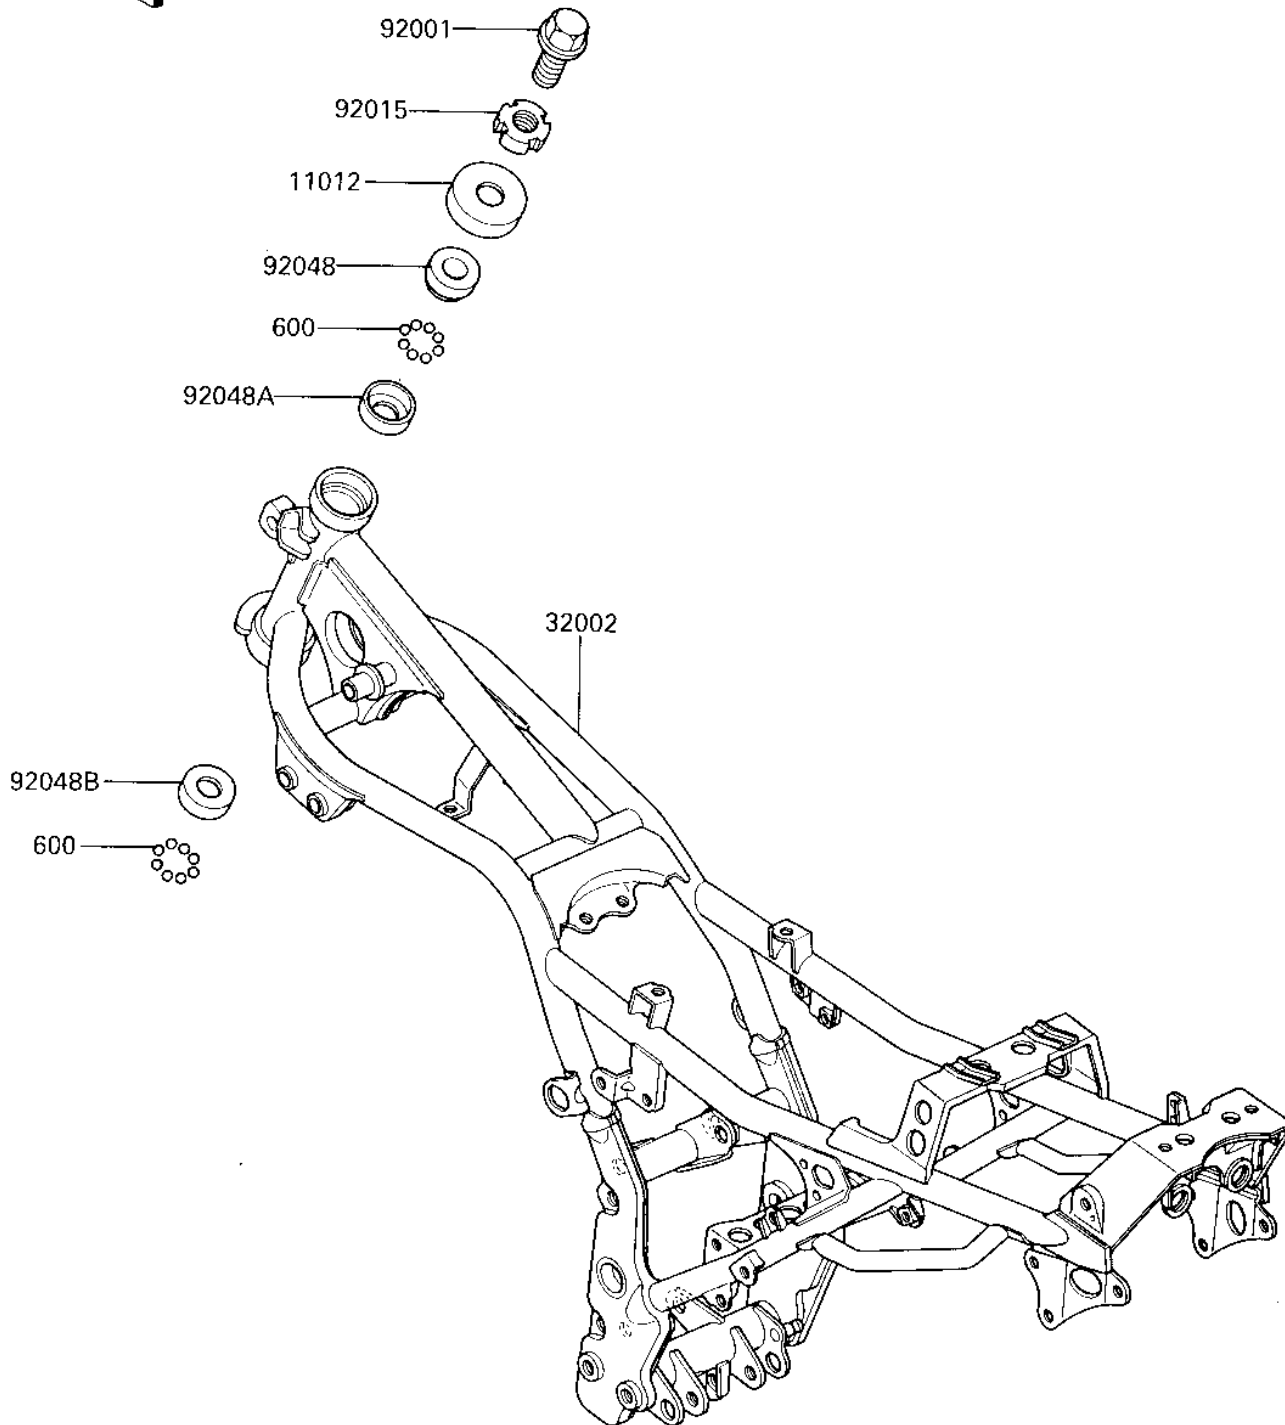

1986 NINJA® 250R PARTS DIAGRAM

FRAME

F2120-0291

1986 NINJA® 250R PARTS LIST

FRAME

ITEM NAME	PART NUMBER	QUANTITY
CAP, STEERING STEM (Ref # 11012)	46098-016	1
FRAME-COMP (Ref # 32002)	32002-1896	1
BOLT,FLANGED,16X22 (Ref # 92001)	92001-1488	1
NUT STEERING STEM LCK (Ref # 92012)	92090-007	1
CONE,STRNG STM BRNG (Ref # 92048)	92047-011	1
RACE STRNG STEM BERNG (Ref # 92048A)	92048-006	1
RACE,STRNG STM BRNG (Ref # 92048B)	92048-008	1
BALL STEEL 1/4' (Ref # 600)	600A0800	1