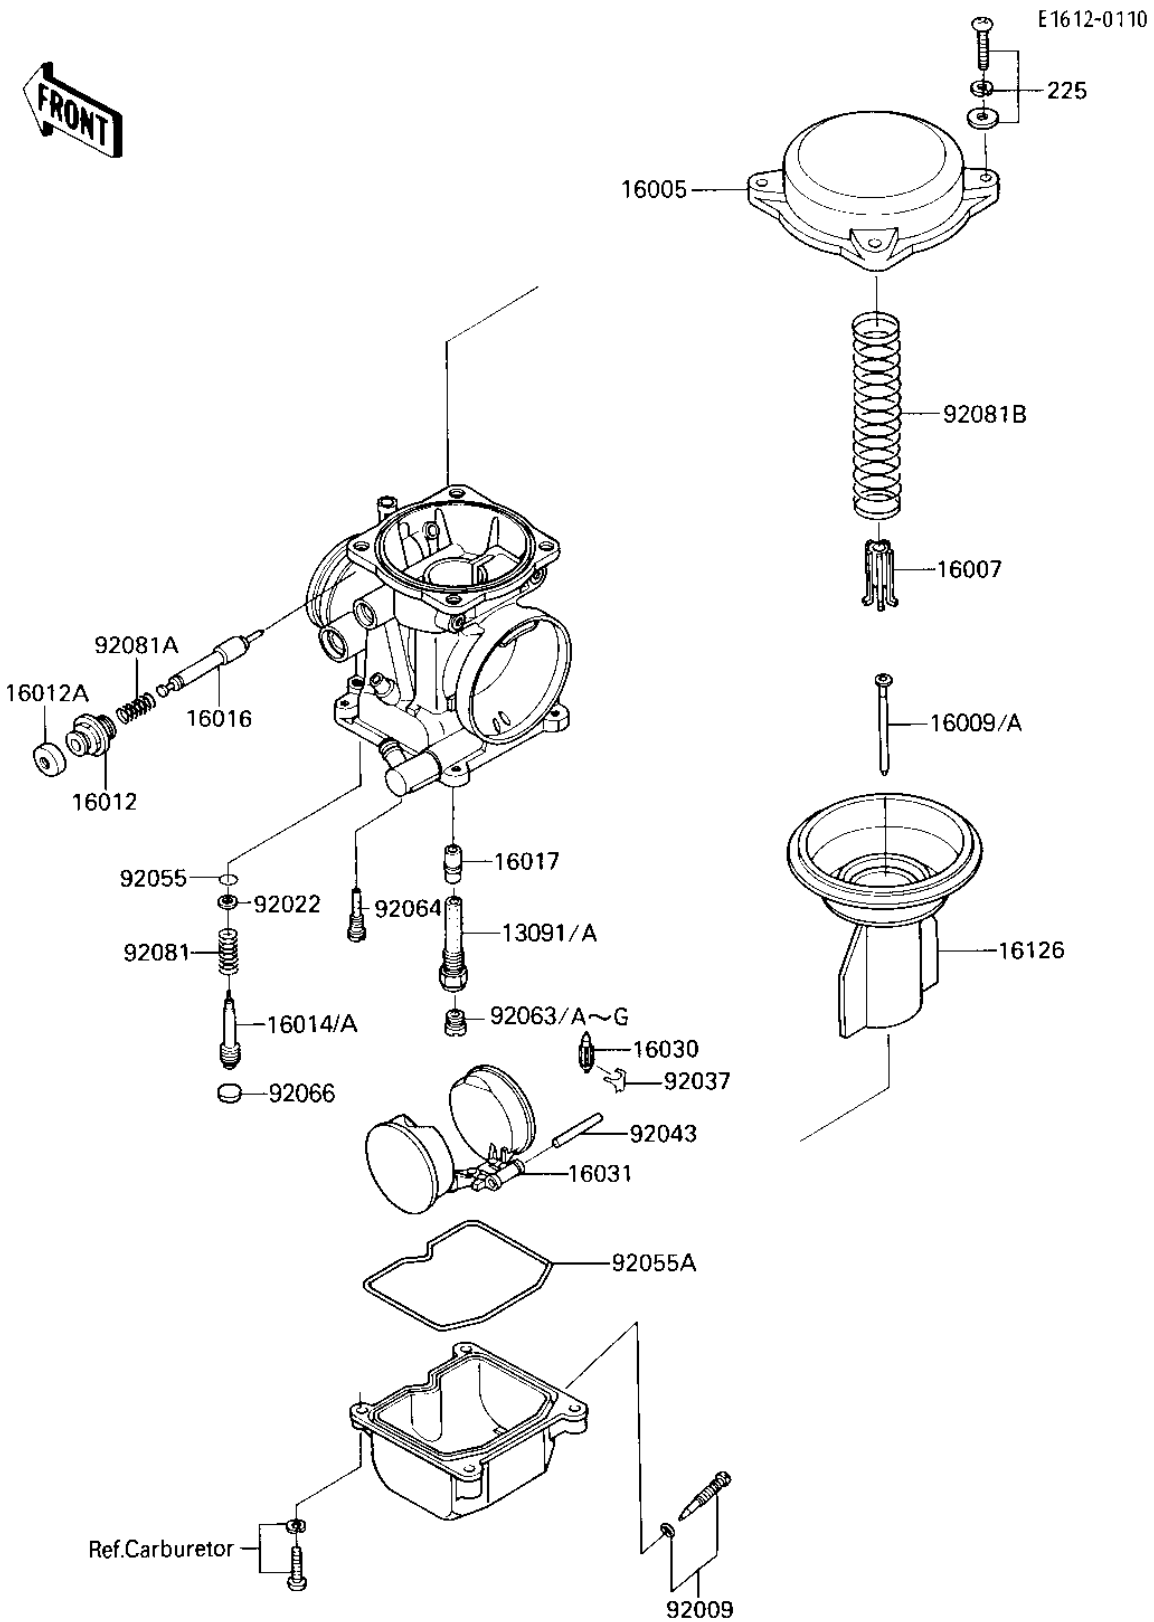

## 1986 NINJA® 250R PARTS DIAGRAM

### CARBURETOR PARTS

### CARBURETOR PARTS

ITEM NAME	PART NUMBER	QUANTITY
HOLDER,NEEDLE JET (Ref # 13091)	13091-1406	1
HOLDER,NEEDLE JET (Ref # 13091A)	13091-1425	1
TOP-CHAMBER (Ref # 16005)	16005-1056	1
SEAT-SPRING (Ref # 16007)	16007-1120	1
NEEDLE-JET,LH,N52H (Ref # 16009)	16009-1318	1
NEEDLE-JET,RH,N52I (Ref # 16009A)	16009-1319	1
CAP-STARTER PLUNGER (Ref # 16012)	16012-1051	1
CAP-STARTER PLUNGER (Ref # 16012A)	16012-1052	1
SCREW,PILOT ADJUST (Ref # 16014)	16014-1029	1
SCREW-PILOT AIR (Ref # 16014A)	16014-1054	1
PLUNGER,STARTER (Ref # 16016)	16016-1061	1
JET-NEEDLE (Ref # 16017)	16017-1286	1
FLOAT VALVE (Ref # 16030)	16030-1007	1
FLOAT (Ref # 16031)	16031-1056	1
VALVE,VACUUM (Ref # 16126)	16126-1160	1
SCREW,DRAIN (Ref # 92009)	92009-1095	1
WASHER,PLAIN (Ref # 92022)	92022-1003	1
CLIP,FLOAT VALVE (Ref # 92037)	16044-007	1
PIN,FLOAT (Ref # 92043)	92043-1148	1
O RING,PILOT ADJ (Ref # 92055)	92055-1002	1
RING-O,FLOAT CHAMBER (Ref # 92055A)	92055-1222	1
JET-MAIN #110 (Ref # 92063)	92063-1114	2
MAIN JET,#105 (Ref # 92063B)	92063-1009	1
JET-MAIN,#102 (Ref # 92063C)	92063-1115	1
JET-MAIN #108 (Ref # 92063D)	92063-1116	1
JET-MAIN #112 (Ref # 92063F)	92063-1117	1
JET-MAIN #115 (Ref # 92063G)	92063-1118	1
JET-PILOT,#35 (Ref # 92064)	92064-1101	1
PLUG,PILOT SCREW (Ref # 92066)	92066-1051	1

### CARBURETOR PARTS

ITEM NAME	PART NUMBER	QUANTITY
SPRING,PIROT ADJ SCRW (Ref # 92081)	92081-1002	1
SPRING,STARTER PLUNGE (Ref # 92081A)	92081-1761	1
SPRING,VACUUM VALVE (Ref # 92081B)	92081-1912	1
SCREW-PAN-WSP-CROS (Ref # 225)	225C0418	1