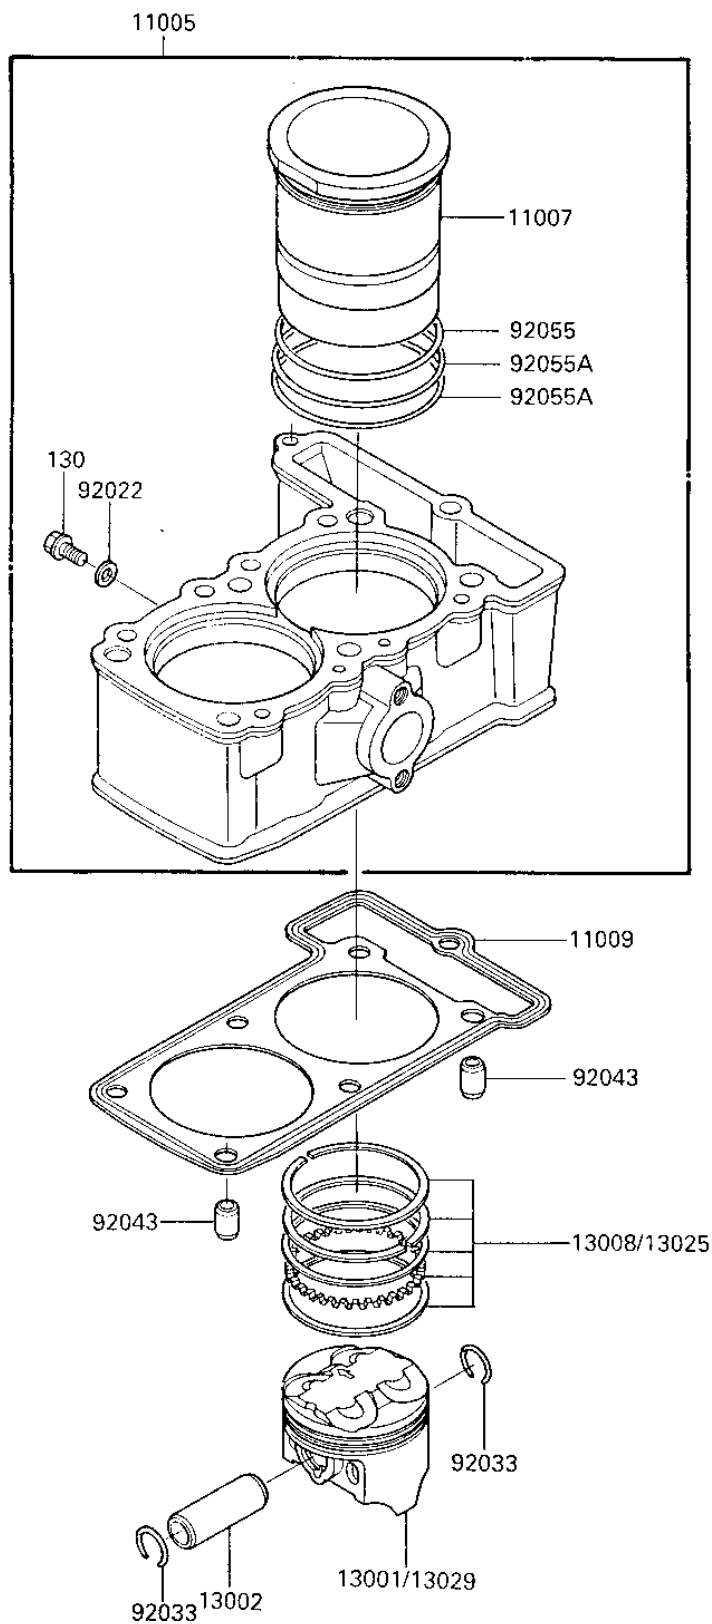

1986 NINJA® 250R PARTS DIAGRAM

CYLINDER/PISTONS

E1120-0083

1986 NINJA® 250R PARTS LIST

CYLINDER/PISTONS

ITEM NAME	PART NUMBER	QUANTITY
CYLINDER-ENGINE (Ref # 11005)	11005-1623	1
LINER-CYLINDER (Ref # 11007)	11007-1085	1
GASKET,CYLINDER BASE (Ref # 11009)	11009-1572	1
PISTON-ENGINE,STD (Ref # 13001)	13001-1227	1
PIN-PISTON (Ref # 13002)	13002-1062	1
RING-SET-PISTON,STD (Ref # 13008)	13008-1157	1
RING-SET-PISTON L,O/S (Ref # 13025)	13025-1074	1
PISTON-ENGINE L,O/S,0 (Ref # 13029)	13029-1146	1
WASHER,PLAIN (Ref # 92022)	92022-304	1
RING-SNAP,PISTON PIN (Ref # 92033)	92033-1161	1
BEARING-BALL (Ref # 92043)	92045-1264	1
"O" RING,67.5MM (Ref # 92055)	92055-1035	1
RING-O,68.2X2.4 (Ref # 92055A)	92055-1338	1
BOLT-FLANGED,6X10,BLA (Ref # 130)	130C0610	1