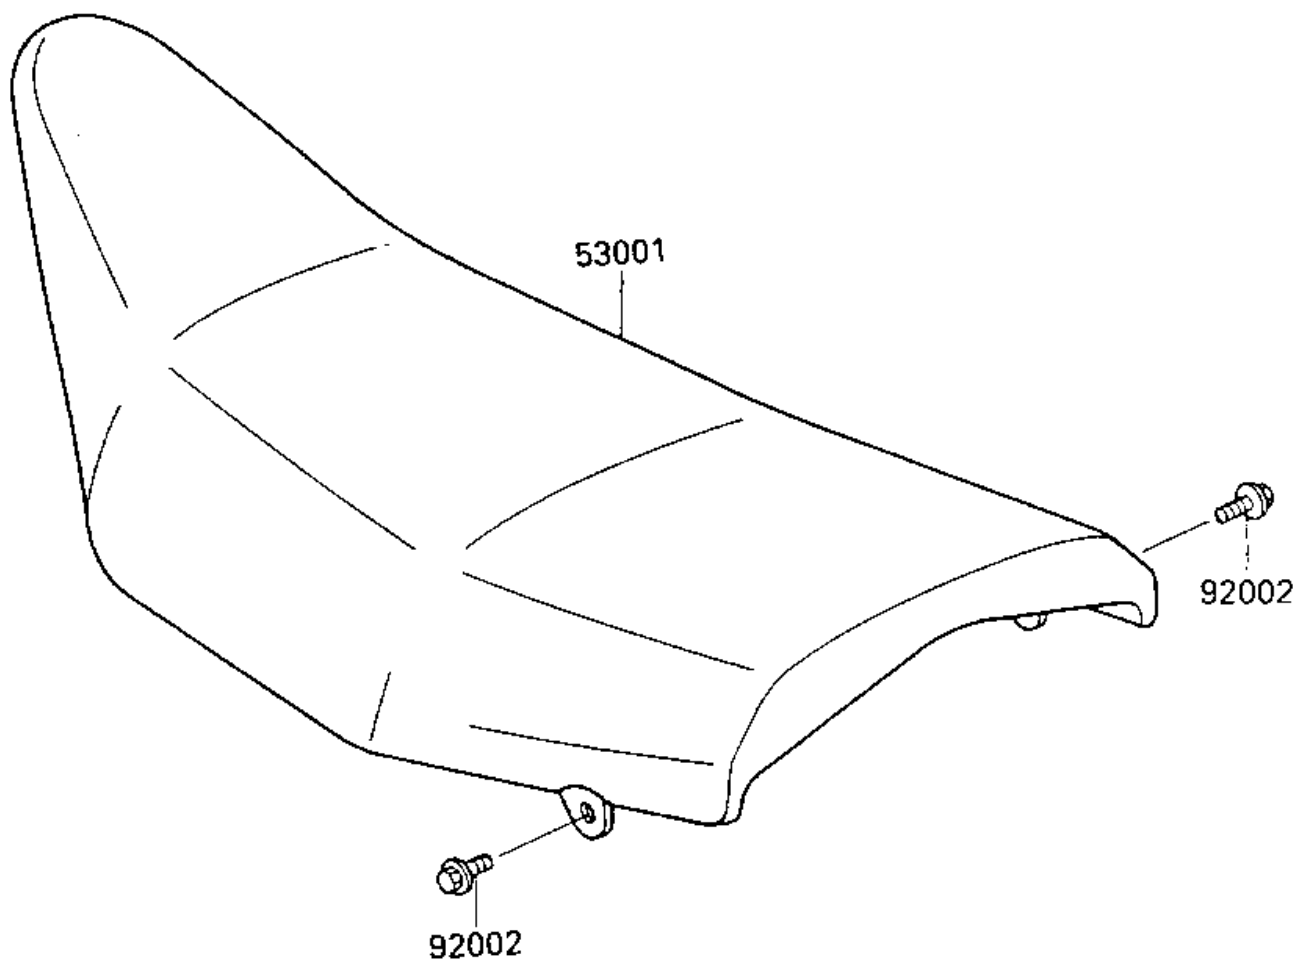

1986 KX™125 PARTS DIAGRAM

SEAT

F2510-0251

1986 KX™125 PARTS LIST

SEAT

| ITEM NAME | PART NUMBER | QUANTITY |
|-------------------------|-------------|----------|
| SEAT-ASSY (Ref # 53001) | 53001-1436 | 1 |
| BOLT (Ref # 92002) | 92150-1506 | 1 |