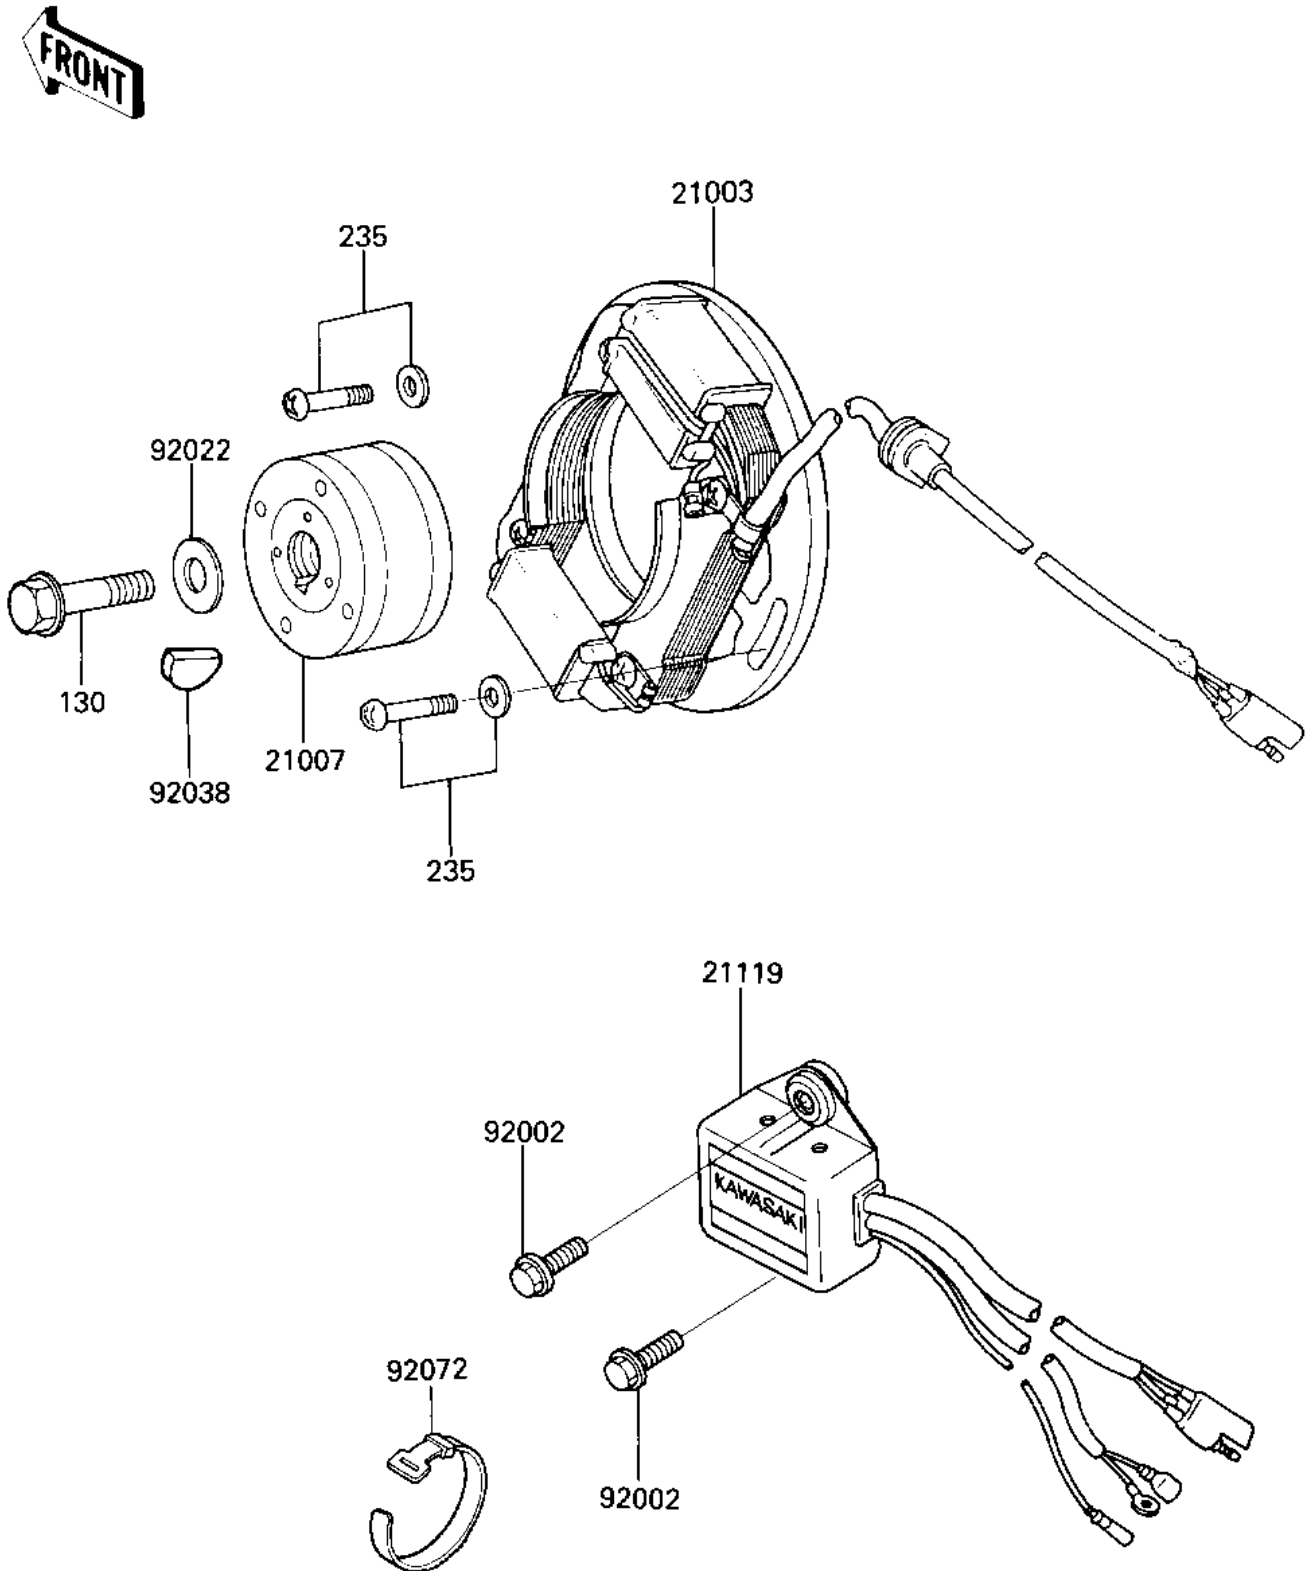

## 1986 KX™125 PARTS DIAGRAM

IGNITION/GENERATOR

E1810-0144

## 1986 KX™125 PARTS LIST

### IGNITION/GENERATOR

ITEM NAME	PART NUMBER	QUANTITY
STATOR (Ref # 21003)	21003-1115	1
ROTOR (Ref # 21007)	21007-1146	1
IGNITER (Ref # 21119)	21119-1195	1
BOLT (Ref # 92002)	92150-1506	1
WASHER,PLAIN,8MM (Ref # 92022)	92022-276	1
WOODRUFF KEY (Ref # 92038)	92038-001	1
BAND,LONG (Ref # 92072)	92072-032	1
BOLT-FLANGED,8X30 (Ref # 130)	130P0830	1
SCREW-PAN-WP-CROS (Ref # 235)	235B0616	1