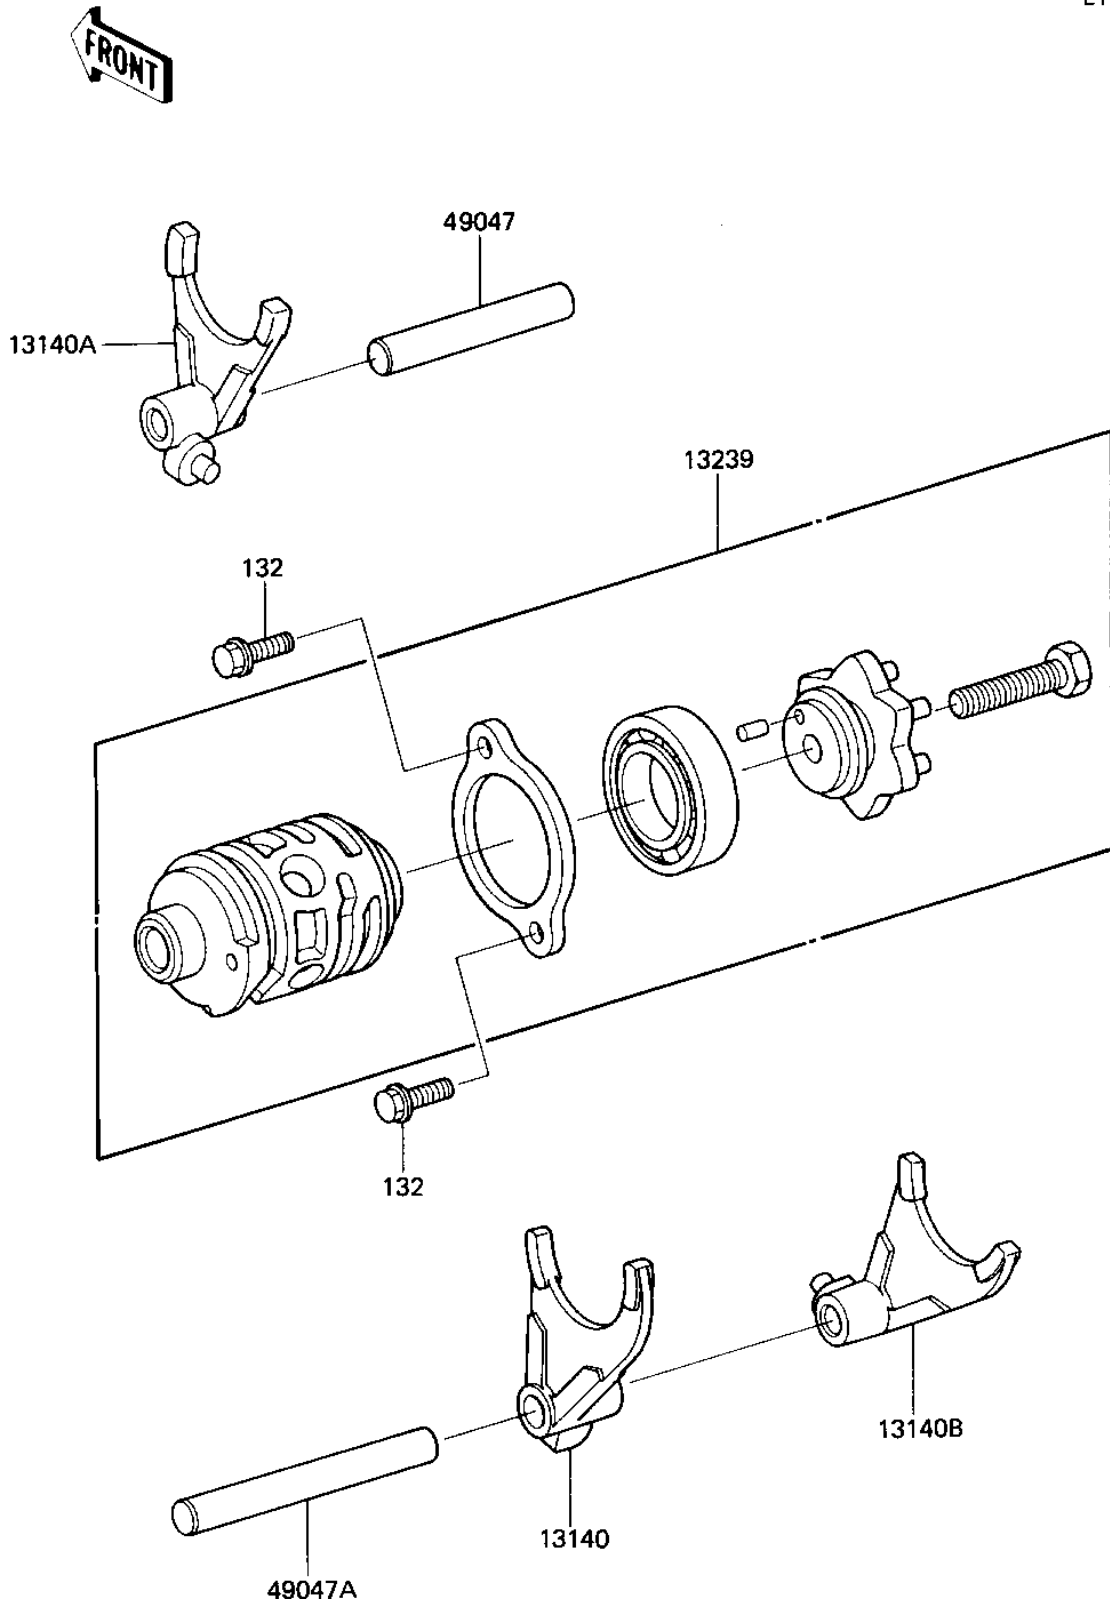

1986 KX™125 PARTS DIAGRAM

GEAR CHANGE DRUM & FORKS

E1362-0095

1986 KX™125 PARTS LIST

GEAR CHANGE DRUM & FORKS

ITEM NAME	PART NUMBER	QUANTITY
FORK-SHIFT,2ND&3RD (Ref # 13140)	13140-1070	1
FORK-SHIFT,5TH&TOP (Ref # 13140A)	13140-1123	1
FORK-SHIFT,LOW&4TH (Ref # 13140B)	13140-1124	1
DRUM-ASSY-CHANGE (Ref # 13239)	13239-1120	1
ROD-SHIFT,8X58 (Ref # 49047)	49047-1017	1
ROD-SHIFT,8X79.5 (Ref # 49047A)	49047-1018	1
BOLT-FLANGED-SMALL (Ref # 132)	132G0614	1