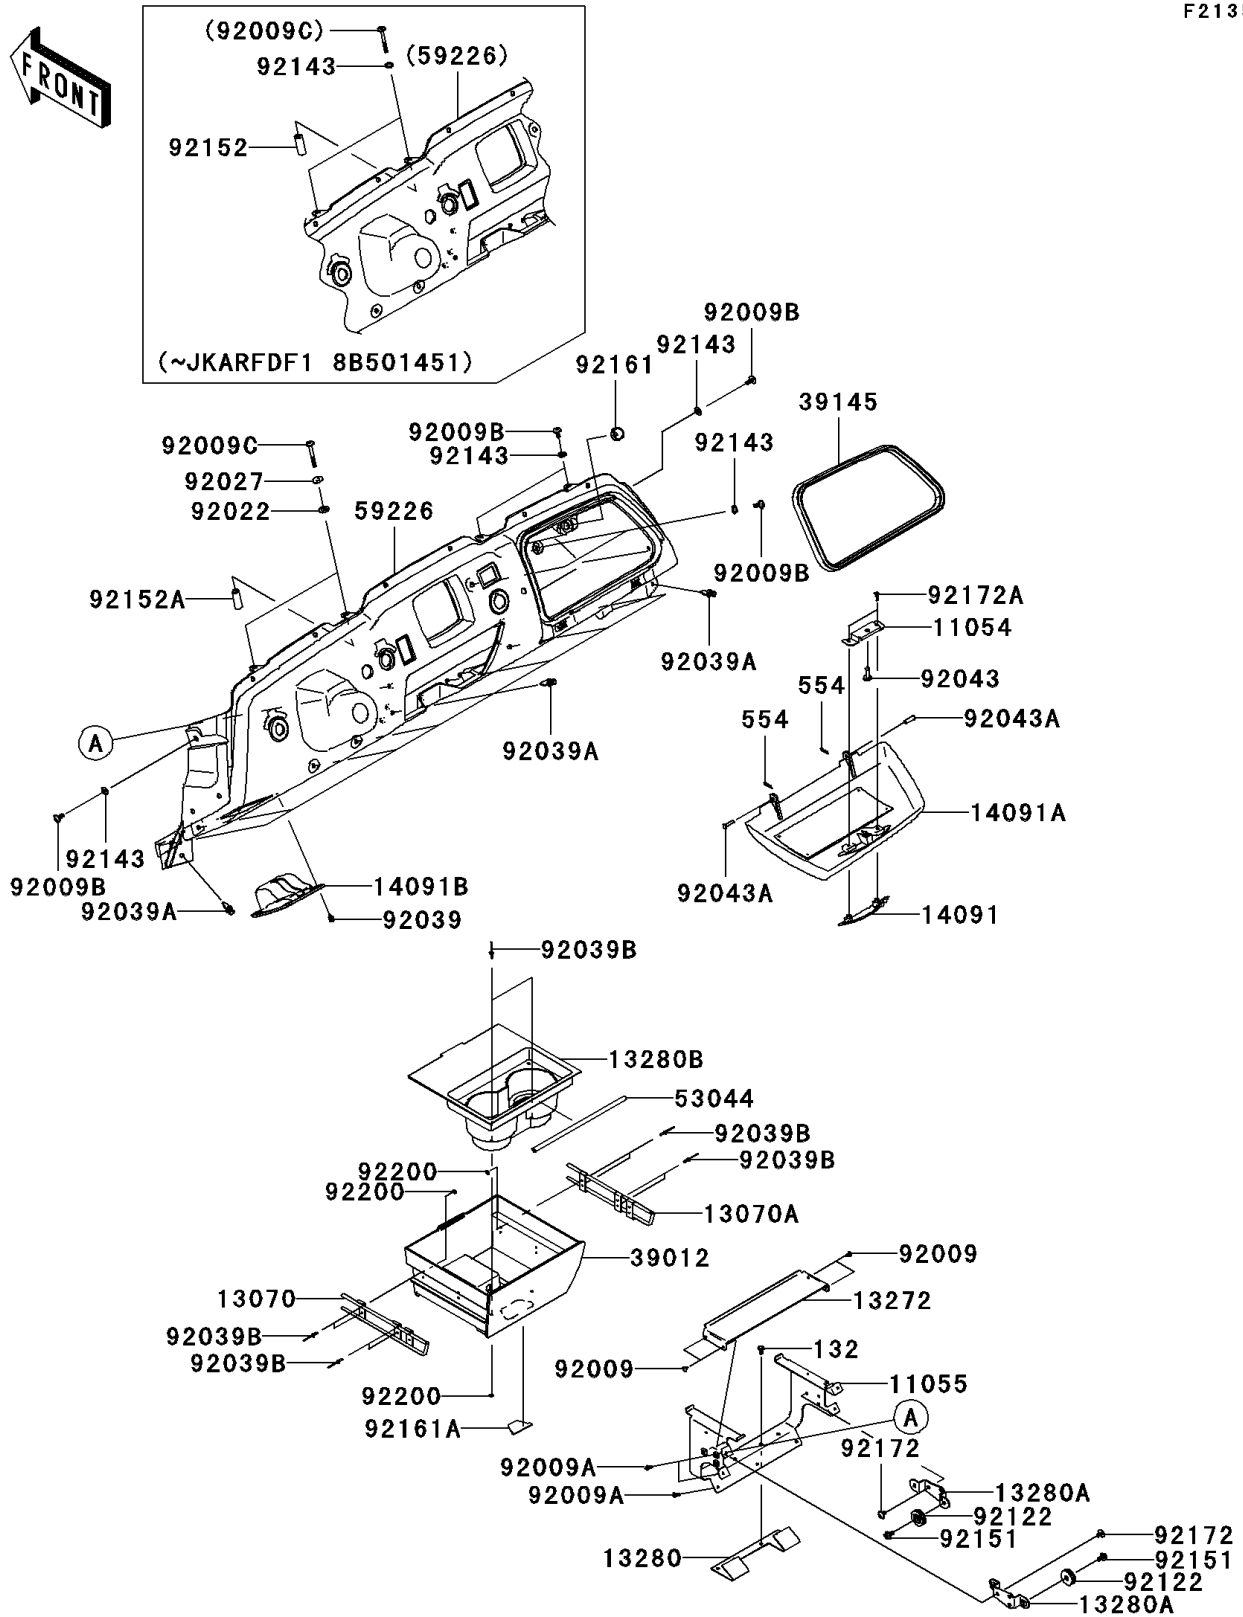

2008 Teryx® 750 4x4 NRA Outdoors™ PARTS DIAGRAM

Front Box

F2135

2008 Teryx® 750 4x4 NRA Outdoors™ PARTS LIST

Front Box

ITEM NAME	PART NUMBER	QUANTITY
BOLT-FLANGED-SMALL,6X10 (Ref # 132)	132BB0610	1
PIN-SNAP (Ref # 554)	554DA0600	1
BRACKET (Ref # 11054)	11054-1789	1
BRACKET (Ref # 11055)	11055-0901	1
GUIDE,CUP HOLDER,LH (Ref # 13070)	13070-0098	1
GUIDE,CUP HOLDER,RH (Ref # 13070A)	13070-0099	1
PLATE,CUP HOLDER (Ref # 13272)	13272-0446	1
HOLDER,LWR (Ref # 13280)	13280-0210	1
HOLDER (Ref # 13280A)	13280-0289	1
HOLDER (Ref # 13280B)	13280-0296	1
COVER,STORAGE CAP,F.BLACK (Ref # 14091)	14091-0700-6Z	1
COVER,STORAGE,CAMOUFLAGE (Ref # 14091A)	14091-0922-16P	1
COVER,LH,CAMOUFLAGE (Ref # 14091B)	14091-0923-16P	1
CASE-STORAGE,CAMOUFLAGE (Ref # 39012)	39012-0025-16P	1
TRIM-SEAL,L=940 (Ref # 39145)	39145-0029	1
TRIM,L=256.6 (Ref # 53044)	53044-0043	1
PANEL-CONTROL,CAMOUFLAGE (Ref # 59226)	59226-0013-16P	1
SCREW,TAPPING,4X8 (Ref # 92009)	92009-1155	1
SCREW,TAPPING,4X12 (Ref # 92009A)	92009-1444	1
SCREW,6X16 (Ref # 92009B)	92009-1621	1
SCREW,6X56 (Ref # 92009C)	92009-1829	1
WASHER,10.5X20X1 (Ref # 92022)	92022-239	1
COLLAR,L=4.7 (Ref # 92027)	92027-1964	1
RIVET (Ref # 92039)	92039-0046	1
RIVET (Ref # 92039A)	92039-1229	1
RIVET (Ref # 92039B)	92039-1231	1
PIN (Ref # 92043)	92043-0138	1
PIN,6X23 (Ref # 92043A)	92043-0164	1
ROLLER (Ref # 92122)	92122-0024	1

2008 Teryx® 750 4x4 NRA Outdoors™ PARTS LIST

Front Box

ITEM NAME	PART NUMBER	QUANTITY
COLLAR (Ref # 92143)	92143-1087	1
BOLT,FLANGED,6X13 (Ref # 92151)	92151-1703	1
COLLAR,7.48X14.28X40 (Ref # 92152)	92152-0508	1
COLLAR,7.95X15.88X40 (Ref # 92152A)	92152-0777	1
DAMPER (Ref # 92161)	92161-0568	1
DAMPER,CUP HOLDER (Ref # 92161A)	92161-0653	1
SCREW,6X10 (Ref # 92172)	92172-0005	1
SCREW,TAPPING,4X16 (Ref # 92172A)	92172-0347	1
WASHER,3.5X8X1 (Ref # 92200)	92200-1251	1