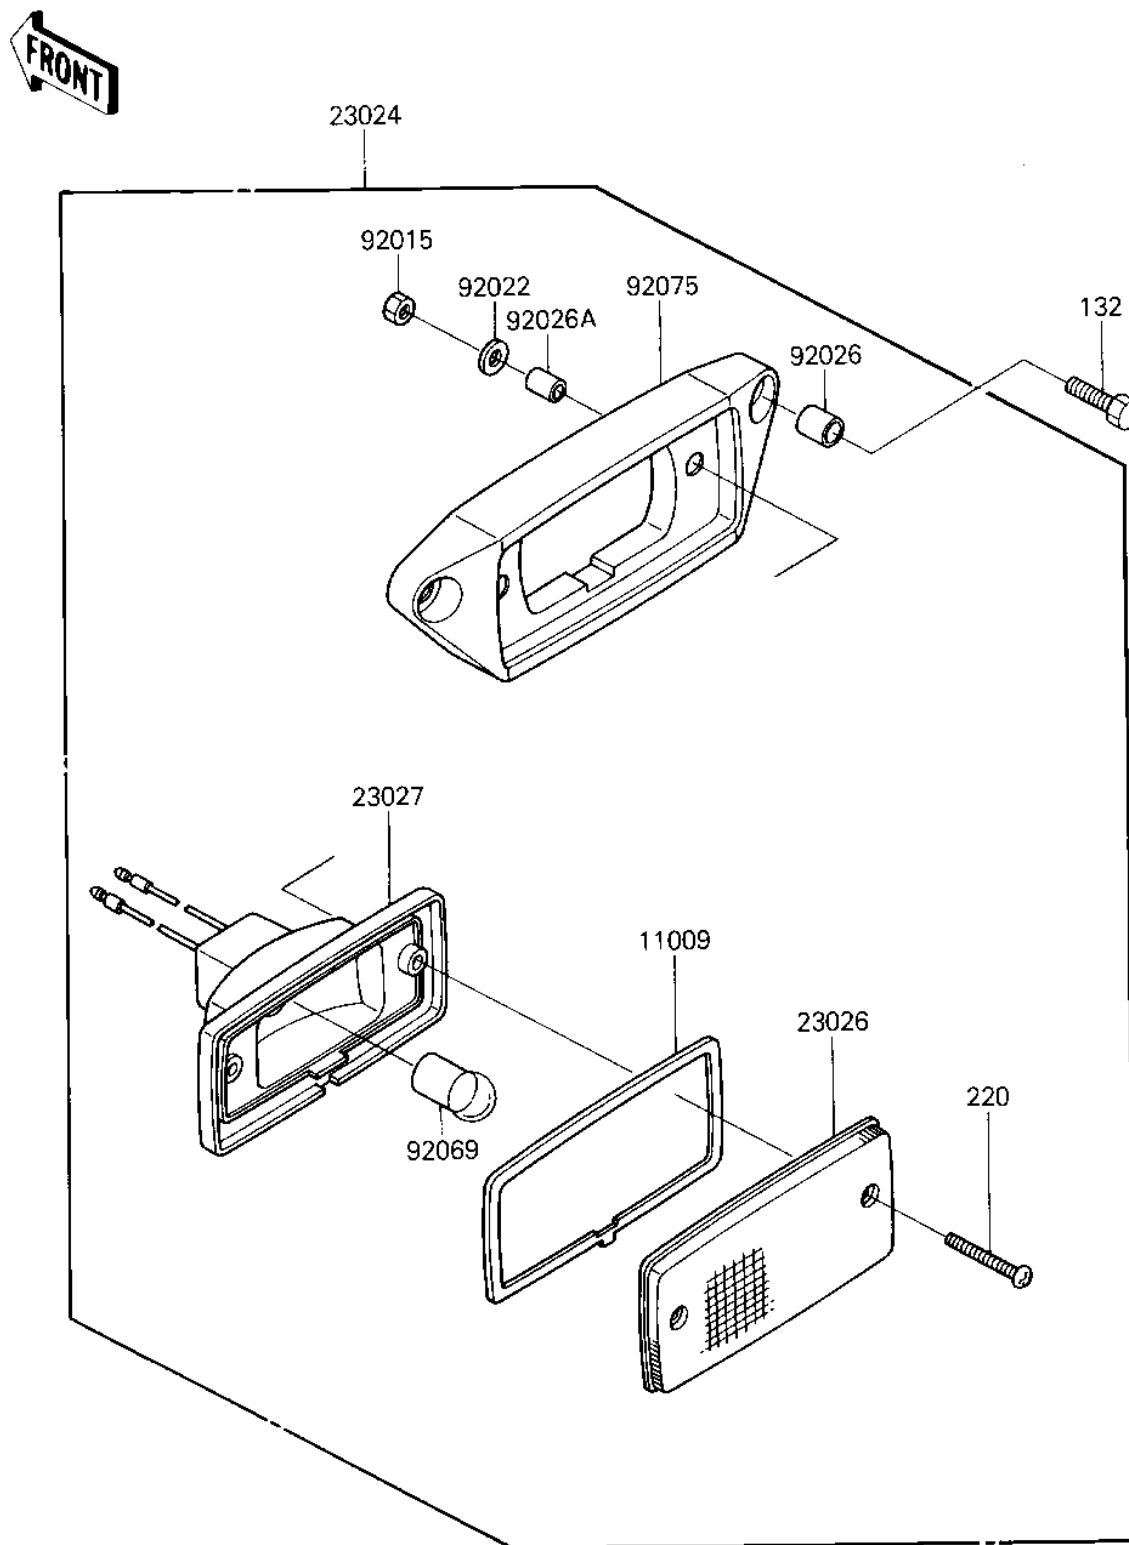

## 1986 Tecate® PARTS DIAGRAM

TAILLIGHT

F2720-0225

## 1986 Tecate® PARTS LIST

### TAILLIGHT

ITEM NAME	PART NUMBER	QUANTITY
GASKET (Ref # 11009)	11009-4004	1
LAMP-ASSY-TAIL (Ref # 23024)	23024-1104	1
LENS,TAIL LAMP (Ref # 23026)	23026-4003	1
BODY-COMP-TAIL LAMP (Ref # 23027)	23027-4001	1
NUT,4MM (Ref # 92015)	92015-1550	1
WASHER,PLAIN,4MM (Ref # 92022)	92022-1762	1
SPACER,6.3X8.3X10 (Ref # 92026)	92026-1260	1
SPACER,4.5X6.5X10 (Ref # 92026A)	92026-1261	1
BULB,12V 4CP (Ref # 92069)	92069-1012	1
DAMPER,TAIL LAMP (Ref # 92075)	92075-1782	1
BOLT-FLANGED-SMALL (Ref # 132)	132G0620	1
SCREW-PAN-CROS (Ref # 220)	220B0430	1