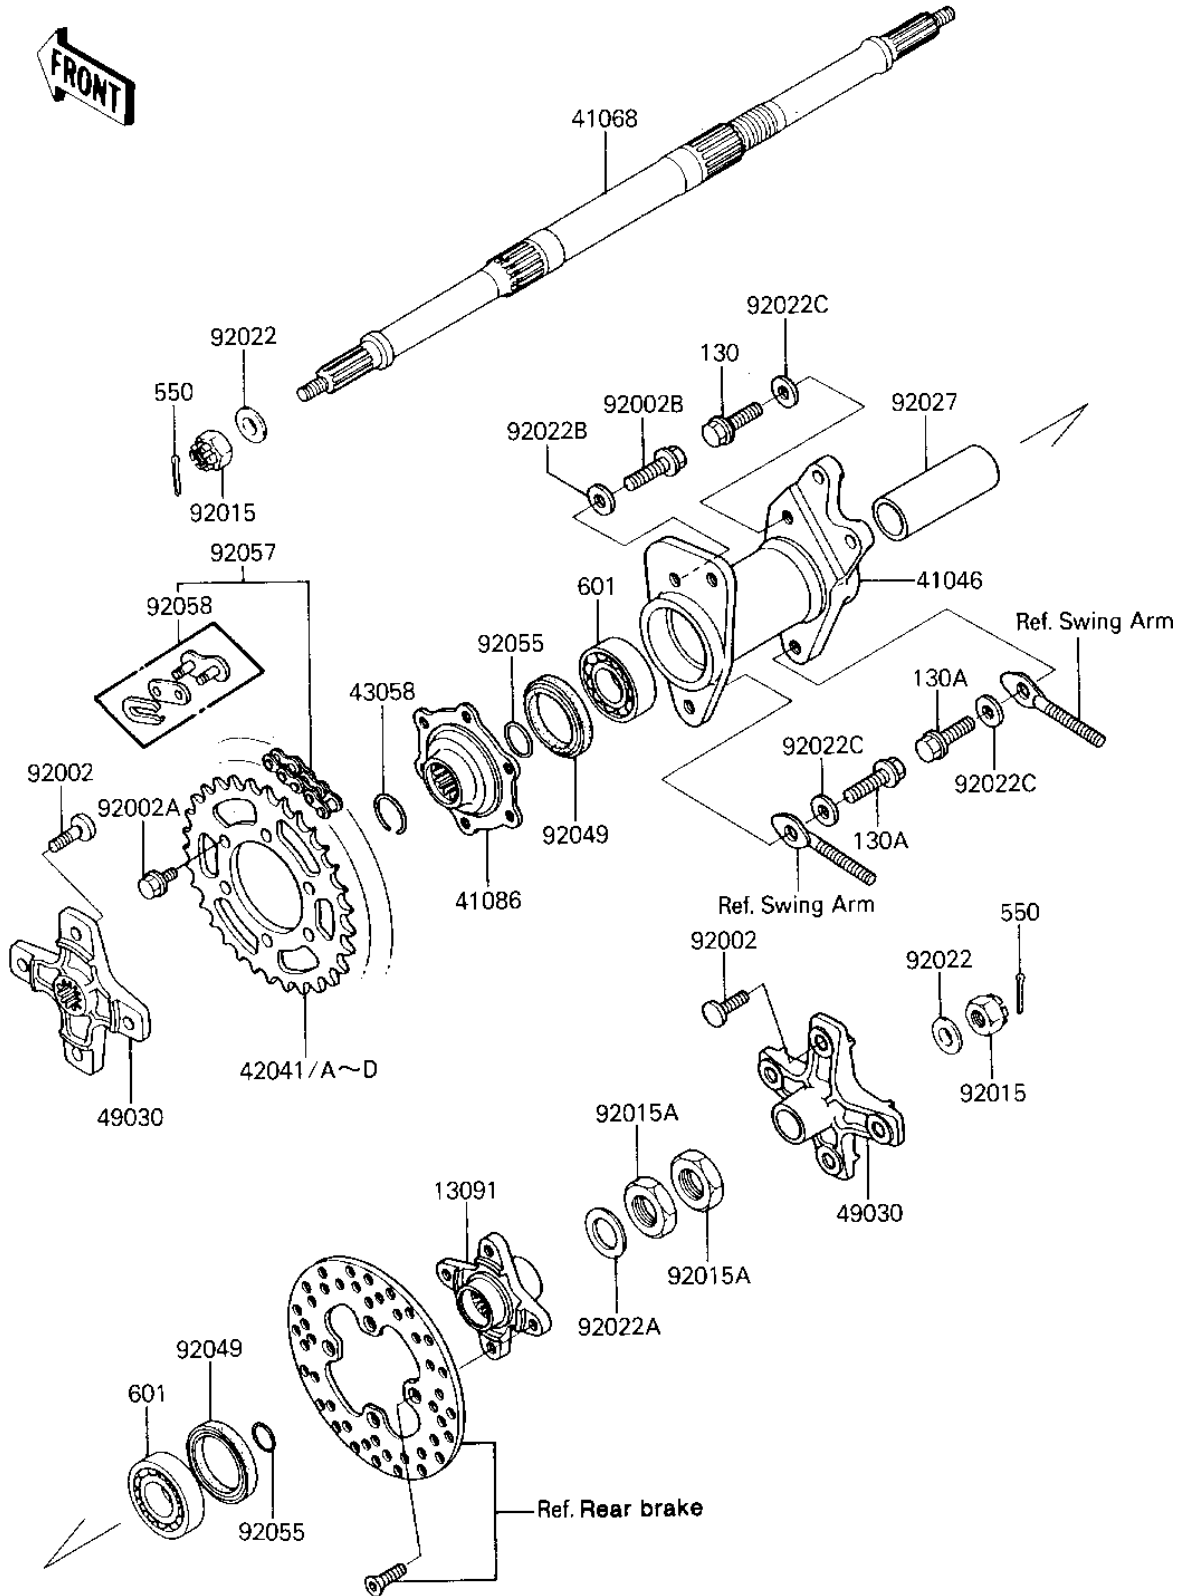

1986 Tecate® PARTS DIAGRAM

REAR HUB/AXLE/CHAIN

1986 Tecate® PARTS LIST

REAR HUB/AXLE/CHAIN

ITEM NAME	PART NUMBER	QUANTITY
HOLDER,DISC PLATE (Ref # 13091)	13091-1414	1
HOUSING-BEARING (Ref # 4104)	41046-1075	1
AXLE,RR (Ref # 41068)	41068-1216	1
FLANGE,REAR SPROCKET (Ref # 41086)	41086-1063	1
SPROCKET-HUB (Ref # 42041)	42041-1236	1
SPROCKET-HUB (Ref # 42041A)	42041-1237	1
SPROCKET-HUB (Ref # 42041B)	42041-1238	1
SPROCKET-HUB (Ref # 42041C)	42041-1239	1
SPROCKET-HUB (Ref # 42041D)	42041-1240	1
RING,SNAP (Ref # 43058)	43058-1060	1
HUB,RR (Ref # 49030)	49030-1078	1
BOLT,10X30 (Ref # 92002)	92002-1388	1
BOLT,FLANGED,8X16 (Ref # 92002A)	92002-1645	1
BOLT (Ref # 92002B)	92002-1714	1
NUT CASTLE,18MM (Ref # 92015)	42045-018	1
NUT,LOCK,37MM (Ref # 92015A)	92015-1545	1
WASHER,18.3X34X4.5 (Ref # 92022)	92022-1658	1
WASHER,37.5X48X2.3 (Ref # 92022A)	92022-1746	1
WASHER (Ref # 92022B)	92022-1806	1
WASHER,12.5X28X4.5 (Ref # 92022C)	92022-4037	1
COLLAR,40.2X45.4X129 (Ref # 92027)	92027-1953	1
SEAL-OIL (Ref # 92049)	92049-1237	1
RING-O,38MM (Ref # 92055)	92055-1317	1
DR CHAIN,EK520SH-0X94 (Ref # 92057)	92057-1203	1
JOINT-CHAIN,DRIVE (Ref # 92058)	92058-1055	1
BOLT-FLANGED (Ref # 130)	130P1230	1
BOLT-FLANGED (Ref # 130A)	130P1235	1
PIN-COTTER,4.0X35 (Ref # 550)	550D4035	1
BEARING-BALL #6008 (Ref # 601)	601A6008UU	1