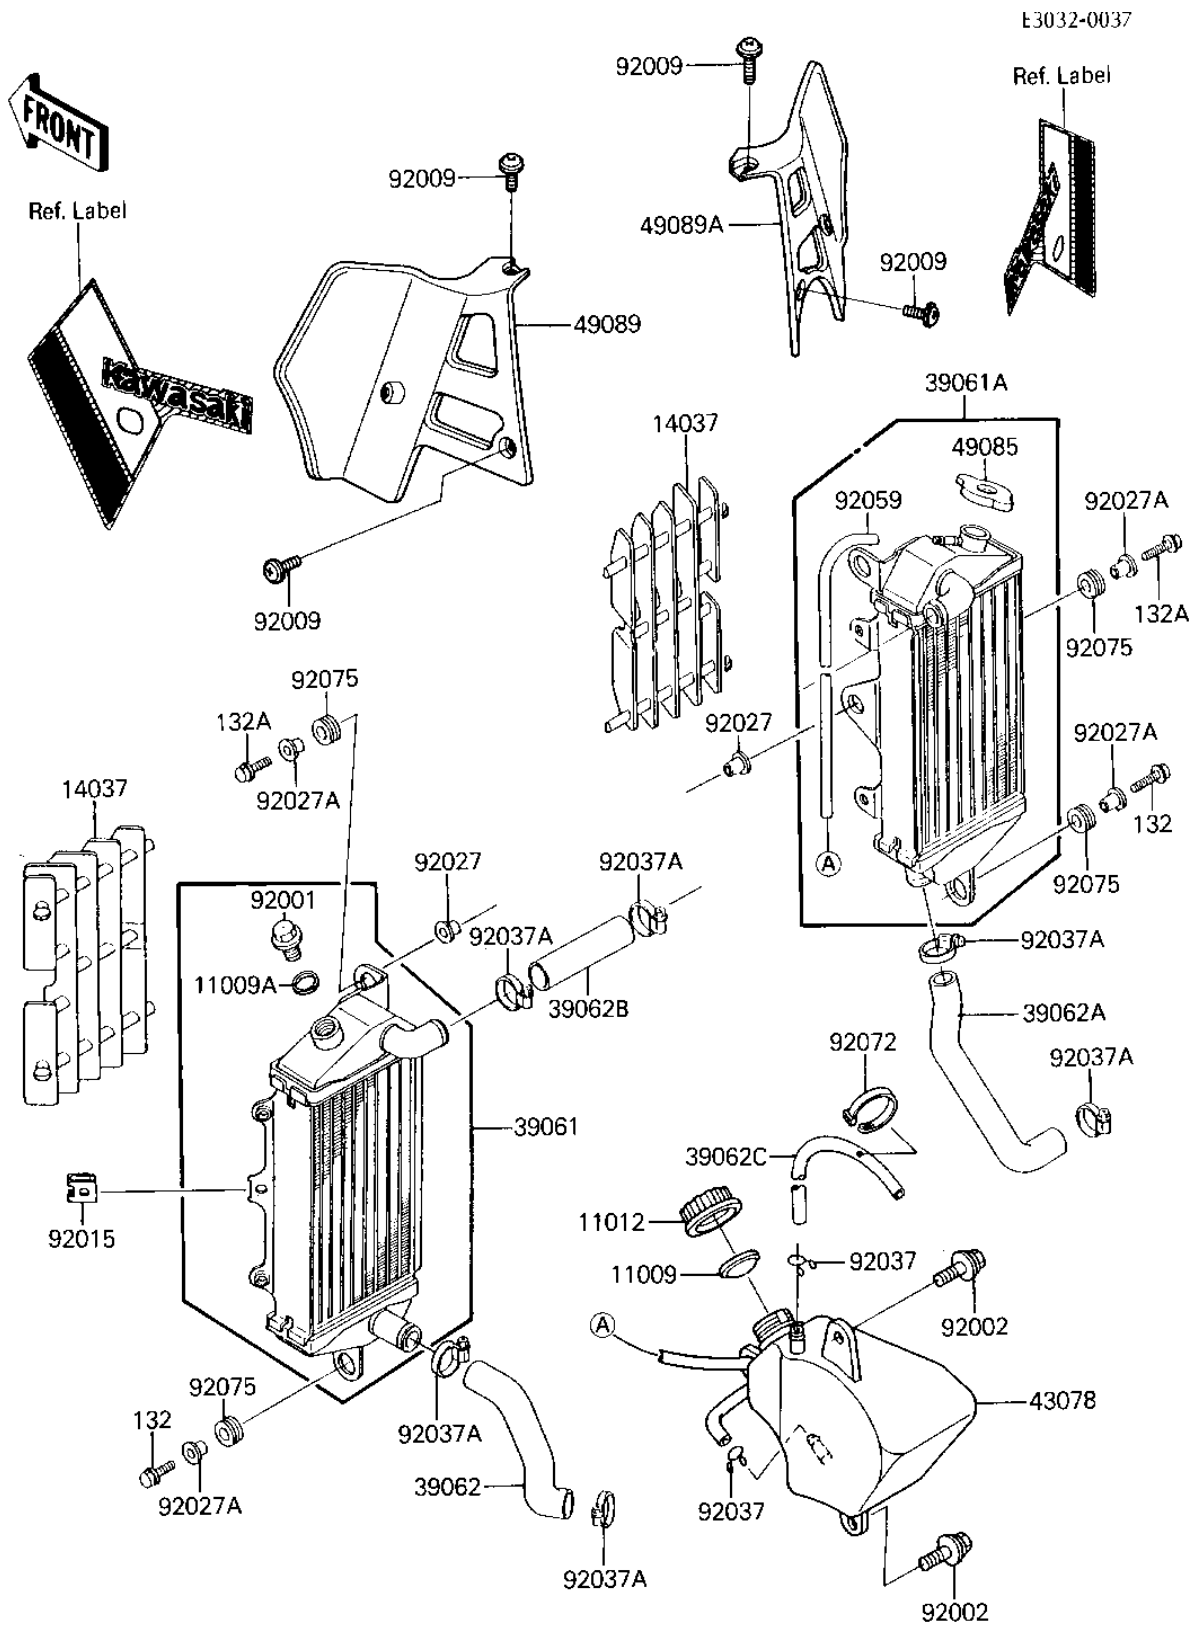

1986 Tecate® PARTS DIAGRAM

RADIATOR/COOLANT TANK

1986 Tecate® PARTS LIST

RADIATOR/COOLANT TANK

ITEM NAME	PART NUMBER	QUANTITY
GASKET,RESERVE TANK (Ref # 11009)	11009-1145	1
GASKET,DRAIN PLUG (Ref # 11009A)	11009-1152	1
CAP,RESERVE TANK (Ref # 11012)	11012-1084	1
SCREEN,RADIATOR,EBONY (Ref # 14037)	14037-1077-6C	1
RADIATOR-ASSY,LH (Ref # 39061)	39061-1079	1
RADIATOR-ASSY,RH (Ref # 39061A)	39061-1080	1
HOSE-COOLING,CYLINDER (Ref # 39062)	39062-1094	1
HOSE-COOLING,RADIATOR (Ref # 39062A)	39062-1095	1
HOSE-COOLING (Ref # 39062B)	39062-1184	1
HOSE-COOLING (Ref # 39062C)	39062-1187	1
RESERVOIR (Ref # 43078)	43078-1075	1
CAP-ASSY-PRESSURE (Ref # 49085)	49085-1003	1
SHROUD-ENGINE (Ref # 49089)	49089-1066-6W	1
SHROUD-ENGINE (Ref # 49089A)	49089-1067-6W	1
BOLT,RADIATOR DRAIN (Ref # 92001)	92002-1682	1
BOLT,6X14 (Ref # 92002)	92150-1340	1
SCREW,6X10 (Ref # 92009)	92009-1286	1
NUT (Ref # 92015)	92015-1487	1
COLLAR (Ref # 92027)	92027-1045	1
COLLAR,RADIATOR GUARD (Ref # 92027A)	92027-1183	1
CLAMP,CHAIN OILER (Ref # 92037)	92037-147	1
CLAMP,COOLING HOSE (Ref # 92037A)	92037-1589	1
TUBE,5X9X800 (Ref # 92059)	92059-1383	1
BAND (Ref # 92072)	92072-3505	1
DAMPER,RADIATOR (Ref # 92075)	92075-1352	1
BOLT-FLANGED-SMALL (Ref # 132)	132G0620	1
BOLT-FLANGED-SMALL (Ref # 132A)	132G0630	1