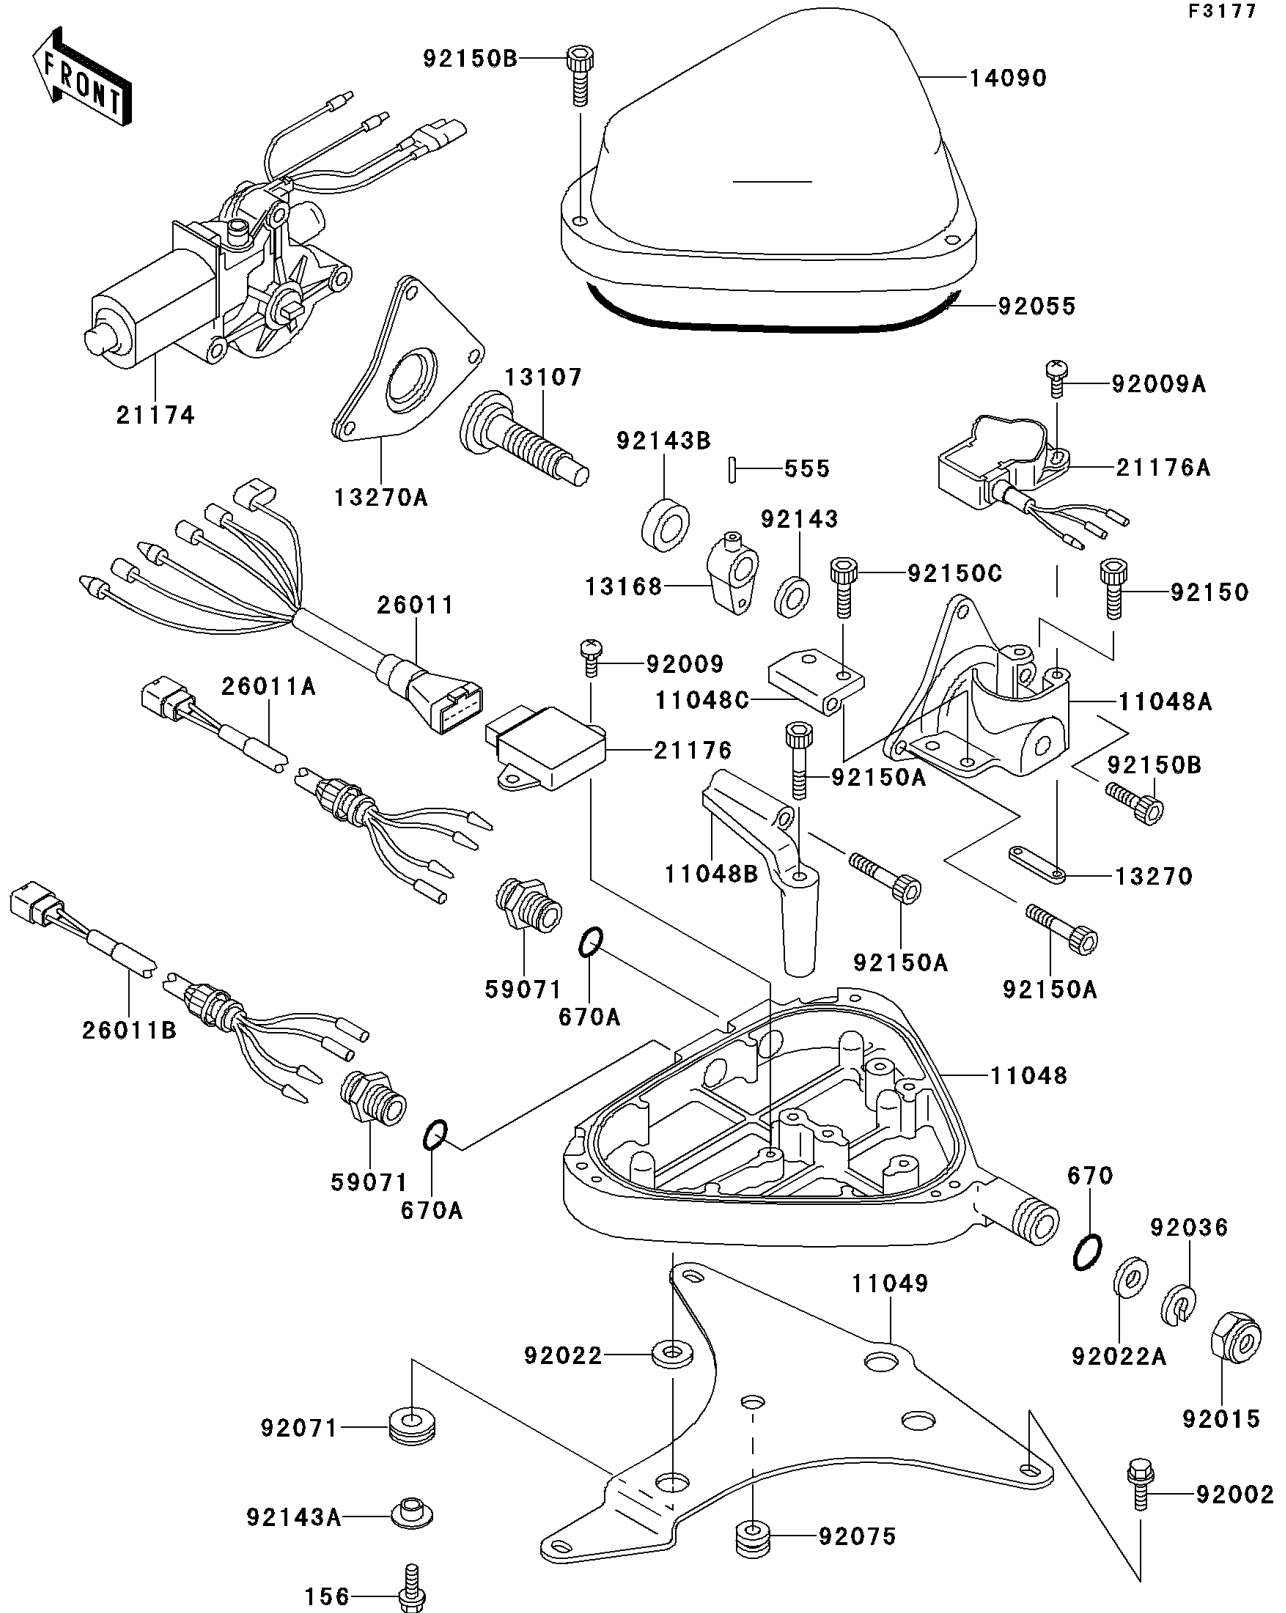

## 1995 JET SKI® 900 ZXi PARTS DIAGRAM

Control(JH900-A1)

F3177

## 1995 JET SKI® 900 ZXi PARTS LIST

Control(JH900-A1)

ITEM NAME	PART NUMBER	QUANTITY
BOLT-WP,6X22 (Ref # 156)	156R0622	1
PIN-SPRING,3X14 (Ref # 555)	555B0314	1
O RING,11MM (Ref # 670)	670B2011	1
O RING,16MM (Ref # 670A)	670B2016	1
BRACKET,MOTOR BOX,LWR (Ref # 11048)	11048-3737	1
BRACKET,MOTOR MOUNT (Ref # 11048A)	11048-3738	1
BRACKET (Ref # 11048B)	11048-3753	1
BRACKET (Ref # 11048C)	11048-3754	1
BRACKET,TILT BOX (Ref # 11049)	11049-3712	1
SHAFT (Ref # 13107)	13107-3735	1
LEVER,SLIDE (Ref # 13168)	13168-3724	1
PLATE,TRIM SENSOR (Ref # 13270)	13270-3744	1
PLATE,MOTOR MOUNT (Ref # 13270A)	13270-3750	1
COVER,MOTOR BOX,UPP (Ref # 14090)	14090-3739	1
MOTOR-ELECTRIC (Ref # 21174)	21174-3702	1
SENSOR,MOTOR CONTROL (Ref # 21176)	21176-3701	1
SENSOR,TRIM METER (Ref # 21176A)	21176-3705	1
WIRE-LEAD,MOTOR CONTROL (Ref # 26011)	26011-3809	1
WIRE-LEAD,TRIM SWITCH (Ref # 26011A)	26011-3823	1
WIRE-LEAD,TRIM METER (Ref # 26011B)	26011-3824	1
JOINT (Ref # 59071)	59071-3001	1
BOLT,6X16 (Ref # 92002)	92002-3728	1
SCREW,5X12 (Ref # 92009)	92009-3740	1
SCREW,4X12 (Ref # 92009A)	92009-3807	1
NUT,20MM (Ref # 92015)	92015-526	1
WASHER,6.2X20X2 (Ref # 92022)	92022-3714	1
WASHER (Ref # 92022A)	92022-535	1
RING-SNAP (Ref # 92036)	92036-501	1
RING-O,ID=171 (Ref # 92055)	92055-3737	1

## 1995 JET SKI® 900 ZXi PARTS LIST

Control(JH900-A1)

ITEM NAME	PART NUMBER	QUANTITY
GROMMET (Ref # 92071)	92071-3737	1
DAMPER,METER BRACKET (Ref # 92075)	92075-1435	1
COLLAR (Ref # 92143)	92143-3744	1
COLLAR (Ref # 92143A)	92143-3749	1
COLLAR,14.3X24.5X8 (Ref # 92143B)	92143-3751	1
BOLT,SOCKET,6X18 (Ref # 92150)	92150-3775	1
BOLT,SOCKET,6X65 (Ref # 92150A)	92150-3821	1
BOLT,SOCKET,6X30 (Ref # 92150B)	92150-3822	1
BOLT,SOCKET,6X25 (Ref # 92150C)	92150-3823	1