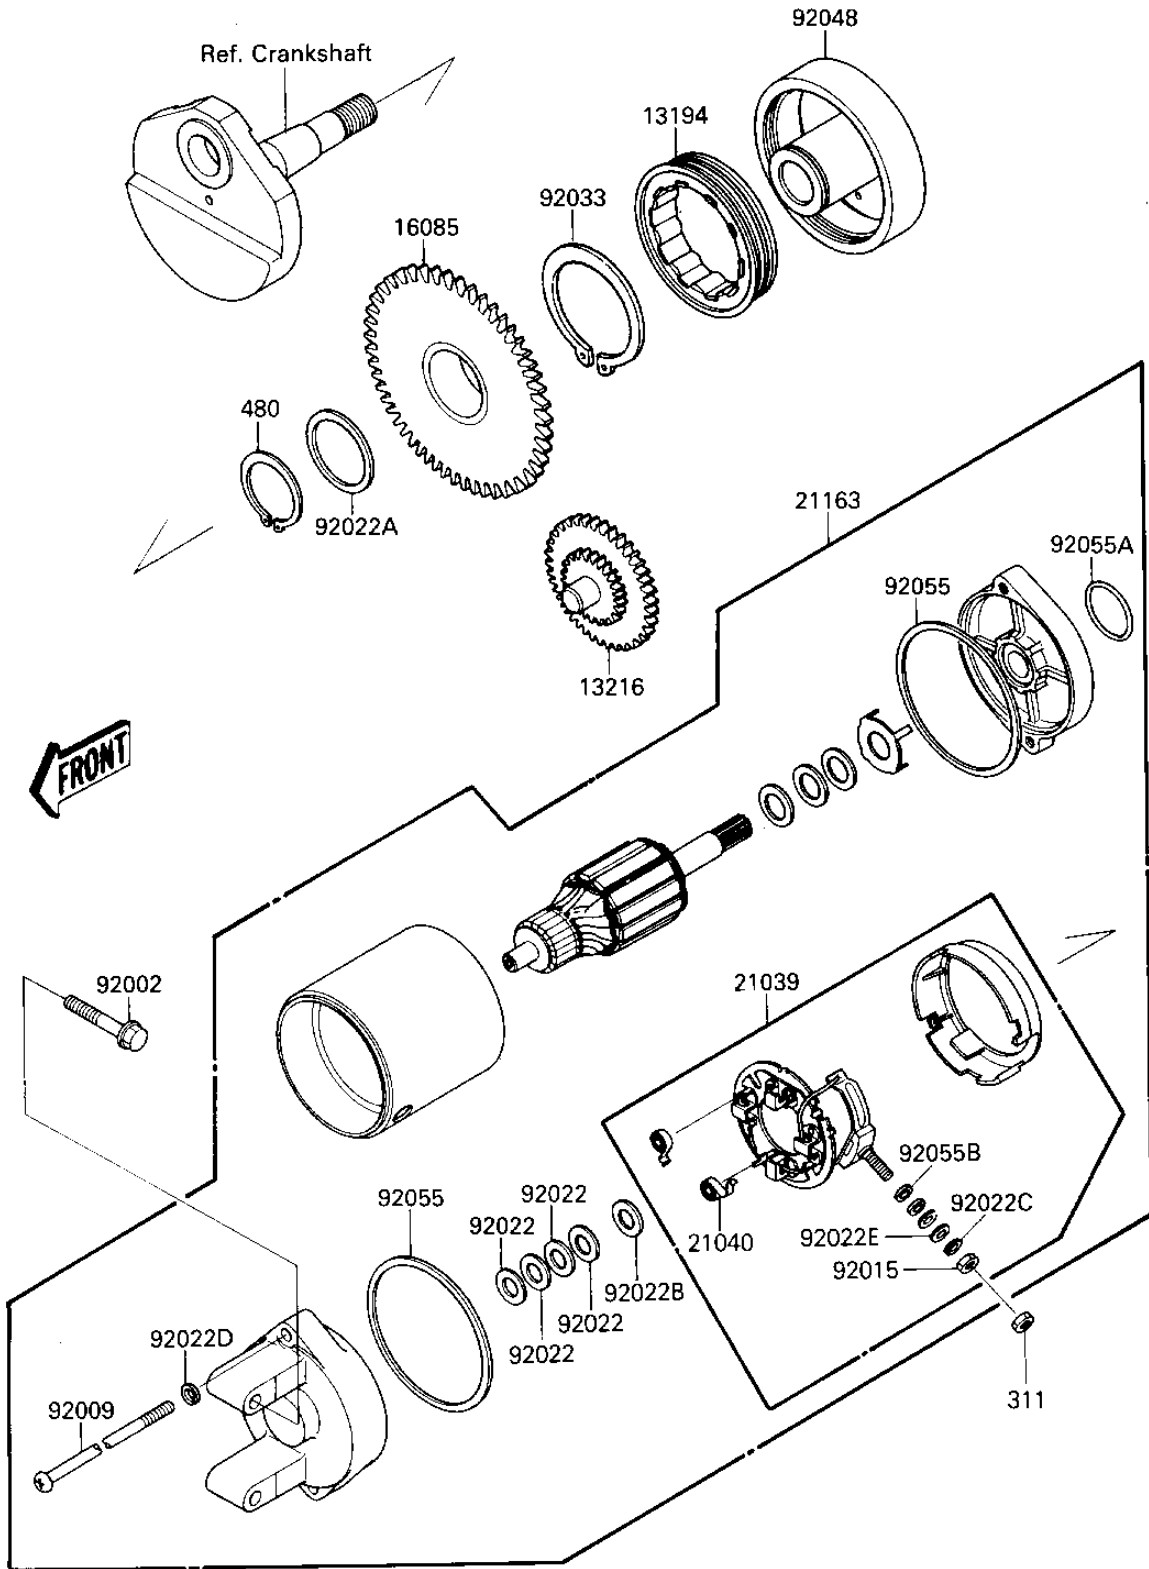

1986 JET SKI® JS300 PARTS DIAGRAM

STARTER MOTOR

E1840-0086

1986 JET SKI® JS300 PARTS LIST

STARTER MOTOR

ITEM NAME	PART NUMBER	QUANTITY
CLUTCH-ONEWAY (Ref # 13194)	13194-1062	1
GEAR-COMP,STARTER IDL (Ref # 13216)	13216-1009	1
GEAR,STARTER,59T (Ref # 16085)	16085-3701	1
BRUSH,CARBON (Ref # 21039)	21039-3702	1
SPRING-BRUSH (Ref # 21040)	21040-1003	1
STARTER-ELECTRIC (Ref # 21163)	21163-3703	1
BOLT,6X35 (Ref # 92002)	92002-3715	1
SCREW,STARTER MOTOP (Ref # 92009)	92009-3702	1
NUT,6MM (Ref # 92015)	92015-3710	1
WASHER,THRUST,0.2T (Ref # 92022)	21025-011	1
WASHER,36.3X46X2.0 (Ref # 92022A)	92022-1102	1
WASHER,THRUST,0.8T (Ref # 92022B)	92022-1132	1
WASHER,6MM (Ref # 92022C)	92022-3711	1
WASHER,SPRING,5MM (Ref # 92022D)	92022-3712	1
WASHER,6MM (Ref # 92022E)	92022-3713	1
RING-SNAP (Ref # 92033)	92033-3706	1
RACE,CLUTCH (Ref # 92048)	92048-3705	1
"O" RING,STARTER MOTR (Ref # 92055)	92055-1086	1
RING-O (Ref # 92055A)	92055-1276	1
RING-O,4.5X2.0 (Ref # 92055B)	92055-1370	1
NUT,6M/M (Ref # 311)	311R0600	1
CIRCLIP,36M/M (Ref # 480)	480J3600	1