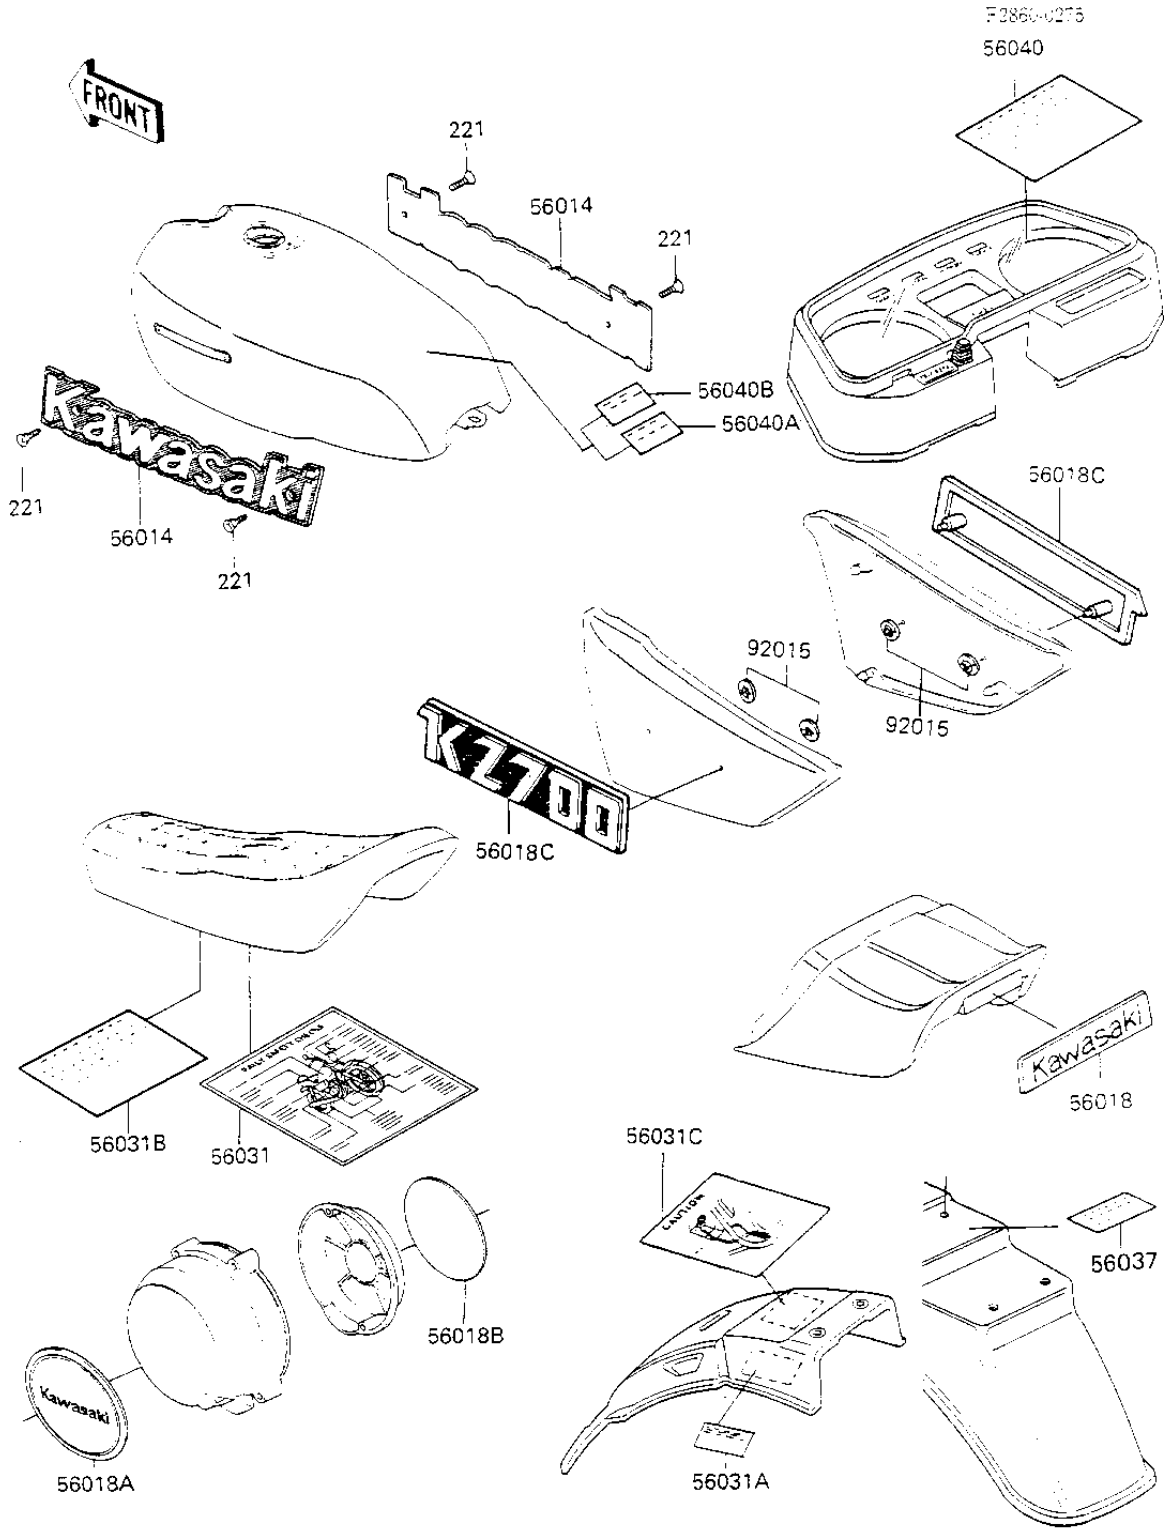

1984 700 Sports PARTS DIAGRAM

LABELS

1984 700 Sports PARTS LIST

LABELS

ITEM NAME	PART NUMBER	QUANTITY
EMBLEM,FUEL TANK,KAW (Ref # 56014)	56014-1063	1
MARK,GENERATOR COVER (Ref # 56018A)	56018-1430	1
MARK,PULSING COIL CO (Ref # 56018B)	56018-1432	1
MARK,SIDE COVER (Ref # 56018C)	56018-1493	1
LABEL,DAILY SAFETY (Ref # 56031)	56031-1043	1
LABEL,CHAIN (Ref # 56031A)	56031-1123	1
LABEL,OIL&OIL FILTER (Ref # 56031B)	56031-1124	1
LABEL,BATTERY VENT (Ref # 56031C)	56031-1199	1
LABEL,TIRE & LOAD (Ref # 56037)	56037-1191	1
LABEL,BRAKE-IN (Ref # 56040)	56040-1007	1
LABEL,AIR INTAKE (Ref # 56040A)	56040-1014	1
LABEL-WARNING,FUEL T (Ref # 56040B)	56040-1121	1
NUT,LOCK,3MM (Ref # 92015)	92018-005	1
SCREW-CSK-CROS (Ref # 221)	221C0306	1