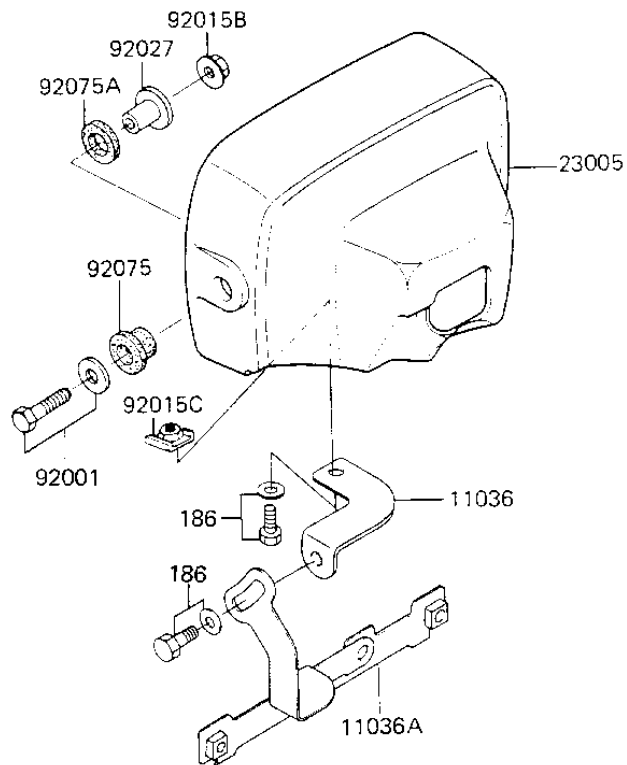

1984 700 Sports PARTS DIAGRAM

HEADLIGHT

F2710-0150

1984 700 Sports PARTS LIST

HEADLIGHT

ITEM NAME	PART NUMBER	QUANTITY
BRACKET-A,HEAD LAMP, (Ref # 11036)	11036-1354	1
BRACKET-A,HEAD LAMP (Ref # 11036A)	11036-1413	1
HOLDER,HEAD LAMP SOC (Ref # 13091)	13091-1036	1
LAMP-HEAD (Ref # 23004)	23004-1075	1
BODY-COMP-HEAD LAMP, (Ref # 23005)	23005-1024-21	1
RIM,HEAD LAMP (Ref # 23006)	23006-1005	1
LENS-COMP (Ref # 23007)	23007-1041	1
COVER,HEAD LAMP SOCK (Ref # 49016)	49016-1023	1
BOLT,FLANGED,8X35 (Ref # 92001)	92001-1910	1
SCREW-PAN HEAD,5X12 (Ref # 92009)	23019-023	1
SCREW,HEAD LAMP LENS (Ref # 92009A)	92009-1047	1
SCREW,5X16 (Ref # 92009B)	92009-1693	1
NUT,4MM (Ref # 92015)	23020-018	1
NUT,HEAD LAMP RIM FI (Ref # 92015A)	23020-023	1
NUT,8M/M (Ref # 92015B)	92015-1014	1
NUT,HEAD LAMP BODY F (Ref # 92015C)	92015-1050	1
WASHER (Ref # 92022)	23021-004	1
WASHER-PLAIN,5MM (Ref # 92022A)	23021-012	1
COLLAR,HEAD LAMP FIT (Ref # 92027)	92027-1131	1
COLLAR,HEAD LAMP,BLA (Ref # 92027A)	92027-1503	1
BULB,12V-60/55W (Ref # 92069)	92069-1002	1
DAMPER,HEAD LAMP FIT (Ref # 92075)	92075-1109	1
DAMPER,HEAD LAMP FIT (Ref # 92075A)	92075-1110	1
SPRING,HEAD LAMP LEN (Ref # 92081)	92081-1103	1
BOLT-UPSET-WP (Ref # 186)	186C0614	1
WASHER-SPRING,5MM,BL (Ref # 461)	461K0500	1