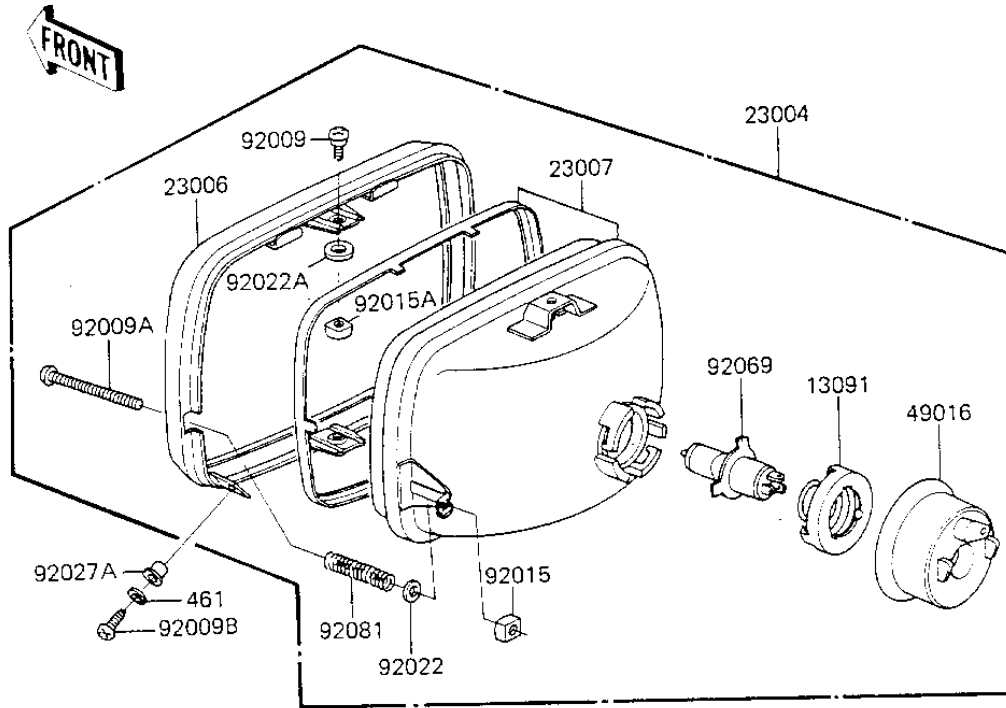

1984 700 Sports PARTS DIAGRAM

HEADLIGHT

F2710-0150

1984 700 Sports PARTS LIST

HEADLIGHT

ITEM NAME	PART NUMBER	QUANTITY
BRACKET-A,HEAD LAMP, (Ref # 11036)	11036-1354	1
BRACKET-A,HEAD LAMP (Ref # 11036A)	11036-1413	1
HOLDER,HEAD LAMP SOC (Ref # 13091)	13091-1036	1
LAMP-HEAD (Ref # 23004)	23004-1075	1
BODY-COMP-HEAD LAMP, (Ref # 23005)	23005-1024-21	1
RIM,HEAD LAMP (Ref # 23006)	23006-1005	1
LENS-COMP (Ref # 23007)	23007-1041	1
COVER,HEAD LAMP SOCK (Ref # 49016)	49016-1023	1
BOLT,FLANGED,8X35 (Ref # 92001)	92001-1910	1
SCREW-PAN HEAD,5X12 (Ref # 92009)	23019-023	1
SCREW,HEAD LAMP LENS (Ref # 92009A)	92009-1047	1
SCREW,5X16 (Ref # 92009B)	92009-1693	1
NUT,4MM (Ref # 92015)	23020-018	1
NUT,HEAD LAMP RIM FI (Ref # 92015A)	23020-023	1
NUT,8M/M (Ref # 92015B)	92015-1014	1
NUT,HEAD LAMP BODY F (Ref # 92015C)	92015-1050	1
WASHER (Ref # 92022)	23021-004	1
WASHER-PLAIN,5MM (Ref # 92022A)	23021-012	1
COLLAR,HEAD LAMP FIT (Ref # 92027)	92027-1131	1
COLLAR,HEAD LAMP,BLA (Ref # 92027A)	92027-1503	1
BULB,12V-60/55W (Ref # 92069)	92069-1002	1
DAMPER,HEAD LAMP FIT (Ref # 92075)	92075-1109	1
DAMPER,HEAD LAMP FIT (Ref # 92075A)	92075-1110	1
SPRING,HEAD LAMP LEN (Ref # 92081)	92081-1103	1
BOLT-UPSET-WP (Ref # 186)	186C0614	1
WASHER-SPRING,5MM,BL (Ref # 461)	461K0500	1