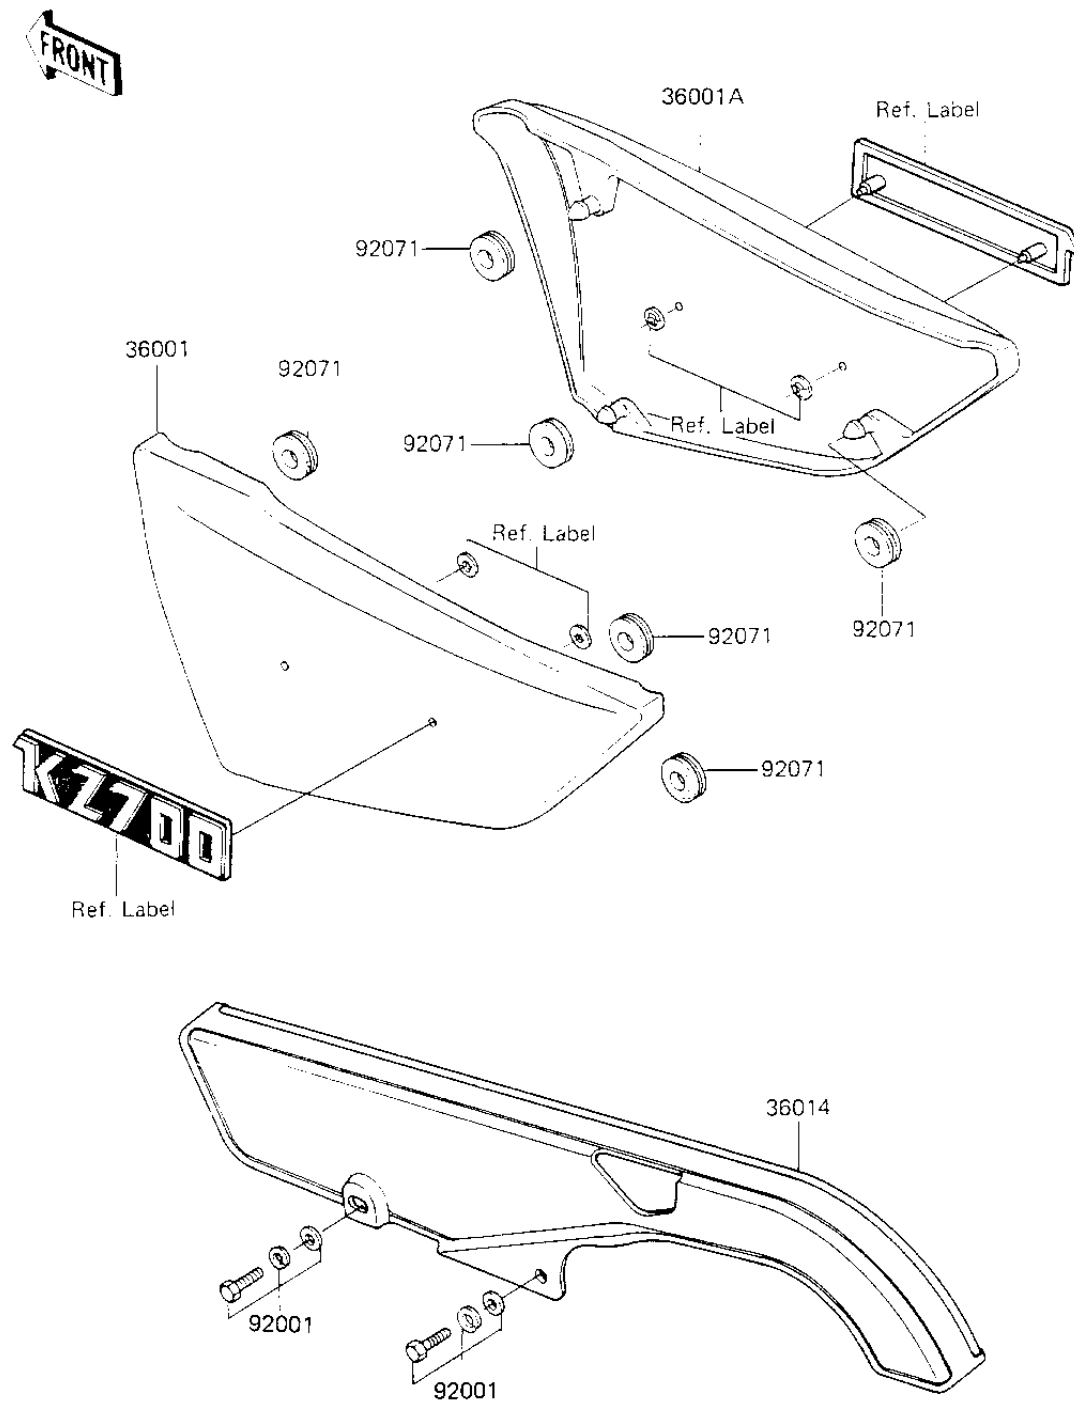

1984 700 Sports PARTS DIAGRAM

SIDE COVERS/CHAIN COVER

F2610-0266

1984 700 Sports PARTS LIST

SIDE COVERS/CHAIN COVER

ITEM NAME	PART NUMBER	QUANTITY
COVER-SIDE,LH,EBONY (Ref # 36001)	36001-1154-H8	1
COVER-SIDE,RH,EBONY (Ref # 36001A)	36001-1155-H8	1
CASE-CHAIN (Ref # 36014)	36014-1061	1
BOLT,6X16 (Ref # 92001)	92001-1851	1
GROMMET (Ref # 92071)	92071-056	1