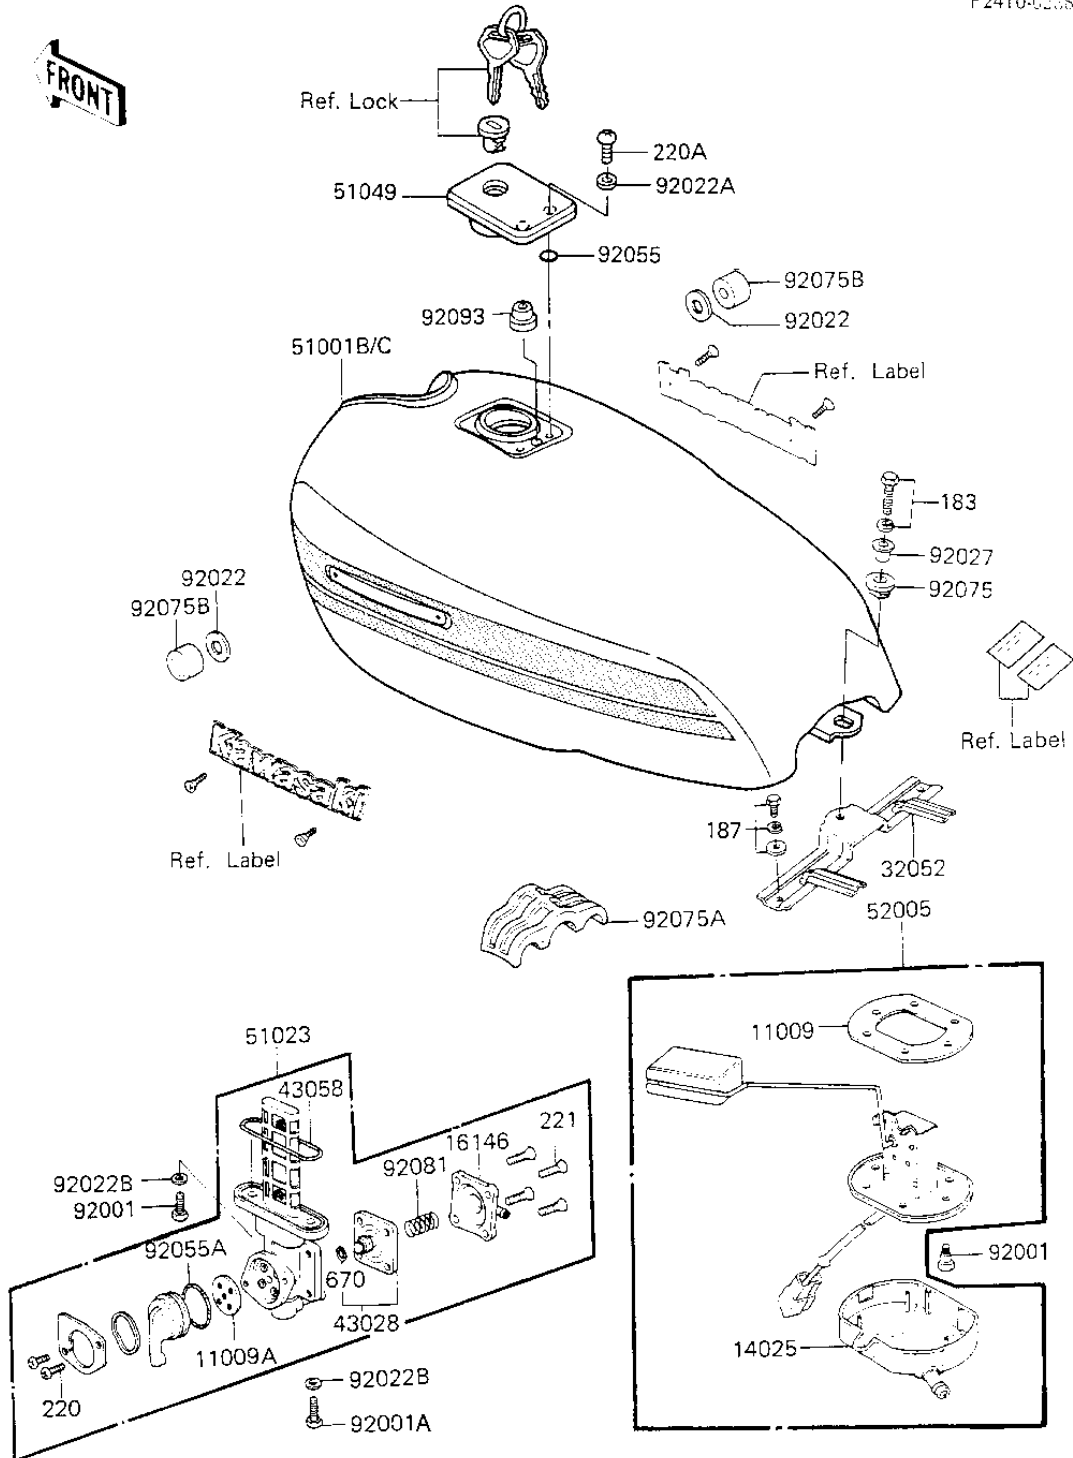

1984 700 Sports PARTS DIAGRAM

FUEL TANK

F2410-0208

1984 700 Sports PARTS LIST

FUEL TANK

ITEM NAME	PART NUMBER	QUANTITY
GASKET (Ref # 11009)	11009-1037	1
GASKET,TAP VALVE (Ref # 11009A)	11009-1194	1
COVER,FUEL GAUGE (Ref # 14025)	14024-1434	1
COVER ASSY,TAP (Ref # 16146)	16146-1005	1
BRACKET-TANK,RR (Ref # 32052)	32052-1078	1
DIAPHRAGM ASSY,TAP (Ref # 43028)	43028-1015	1
"O" RING (Ref # 43058)	51039-010	1
TANK-COMP-FUEL,EBONY (Ref # 51001B)	51001-5432-H8	1
TANK-COMP-FUEL,EBONY (Ref # 51001C)	51001-5434-H8	1
TAP ASSY,FUEL (Ref # 51023)	51023-1031	1
CAP-TANK,FUEL (Ref # 51049)	51049-1084	1
GAUGE,FUEL (Ref # 52005)	52005-1028	1
BOLT,FUEL GAUGE FIT (Ref # 92001)	92001-1069	1
BOLT,6X20,FUEL TAP (Ref # 92001A)	92001-1091	1
WASHER-PL-10.5X26X2. (Ref # 92022)	92022-044	1
WASHER,PLAIN (Ref # 92022A)	92022-1038	1
WASHER-PLAIN (Ref # 92022B)	92022-183	1
COLLAR,FUEL TANK FIT (Ref # 92027)	92027-1134	1
"O" RING (Ref # 92055)	92055-1023	1
"O" RING,TAP LEVER (Ref # 92055A)	92055-1027	1
DAMPER,FUEL TANK,FIT (Ref # 92075)	92075-1116	1
DAMPER,FUEL TANK (Ref # 92075A)	92075-1245	1
DAMPER RUBBER,FL TAN (Ref # 92075B)	92075-125	1
SPRING,TAP (Ref # 92081)	92081-1171	1
OIL SEAL,FUEL TANK (Ref # 92093)	92093-1030	1
BOLT-UPSET-WS-SMALL (Ref # 183)	183B0830	1
BOLT 6X12 (Ref # 187)	187B0612	1
SCREW PAN HEAD 3X8 (Ref # 220)	220B0308	1
SCREW PAN HEAD 5X10 (Ref # 220A)	220B0510	1

1984 700 Sports PARTS LIST

FUEL TANK

ITEM NAME	PART NUMBER	QUANTITY
SCREW-CSK-CROS,4X14 (Ref # 221)	221B0414	1
"O" RING,4MM (Ref # 670)	670B1504	1