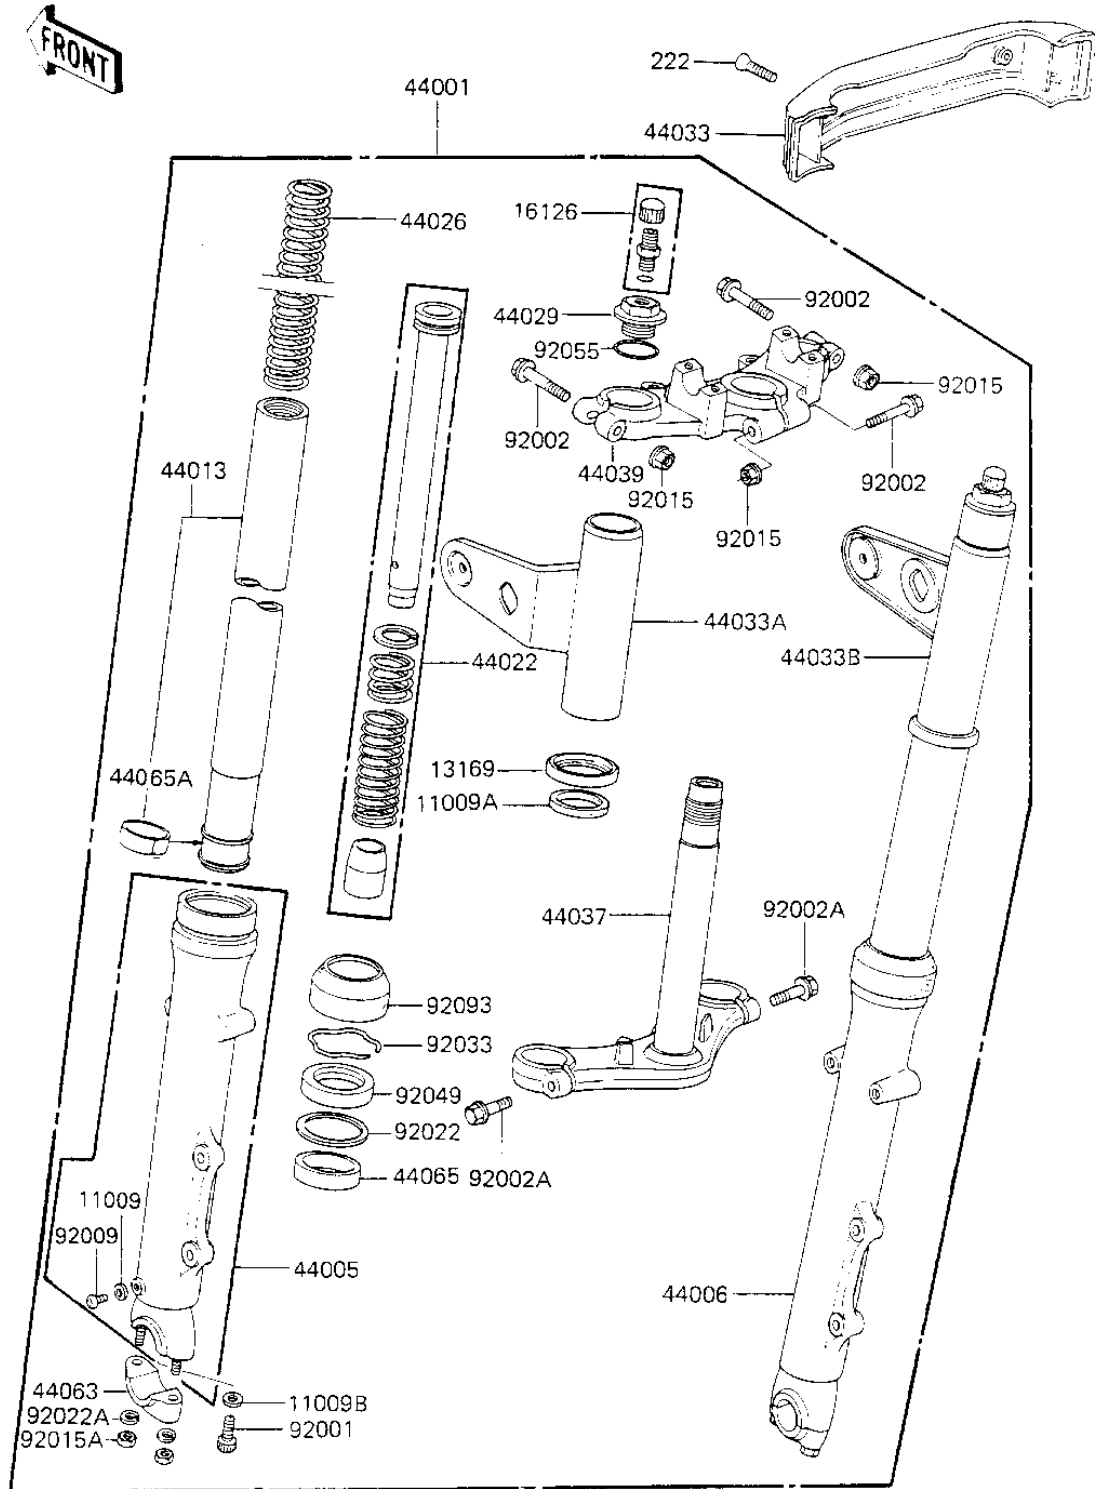

1984 700 Sports PARTS DIAGRAM

FRONT FORK

F2340-0229

1984 700 Sports PARTS LIST

FRONT FORK

ITEM NAME	PART NUMBER	QUANTITY
GASKET FORK DRAIN PL (Ref # 11009)	44045-002	1
GASKET,FORK COVER (Ref # 11009A)	44045-038	1
GASKET,FORK CYLINDER (Ref # 11009B)	44045-057	1
PLATE,FORK COVER,LWR (Ref # 13169)	13169-1849	1
VALVE AIR (Ref # 16126)	16126-1052	1
FORK-FRONT (Ref # 44001)	44001-1442	1
TUBE,LH,FORK OUTER (Ref # 44005)	44005-1093	1
TUBE,RH,FORK OUTER (Ref # 44006)	44006-1093	1
PIPE-FORK INNER (Ref # 44013)	44013-1112	1
CYLINDER-FORK (Ref # 44022)	44022-1079	1
SPRING-FRONT FORK (Ref # 44026)	44026-1188	1
SEAT-FORK SPRING (Ref # 44029)	44029-1039	1
COVER-FORK (Ref # 44033)	44033-1084	1
COVER-FORK,LH,F.BLAC (Ref # 44033A)	44033-1131	1
COVER-FORK,RH,F.BLAC (Ref # 44033B)	44033-1132	1
HOLDER-FORK UNDER (Ref # 44037)	44037-1089	1
HOLDER-FORK UPPER (Ref # 44039)	44039-1074	1
HOLDER-FRONT AXLE (Ref # 44063)	44063-1006	1
BUSHING-FRONT FORK (Ref # 44065)	44065-1016	1
BUSHING-FRONT FORK,I (Ref # 44065A)	44065-1059	1
BOLT-FORK CYLINDER (Ref # 92001)	44041-040	1
BOLT,FLANGED,8X55 (Ref # 92002)	92002-1158	1
BOLT (Ref # 92002A)	92002-1301	1
SCREW,4X8 (Ref # 92009)	92009-1324	1
NUT,FLANGED,8MM (Ref # 92015)	92015-1408	1
NUT (Ref # 92015A)	92015-1439	1
WASHER (Ref # 92022)	92022-1275	1
WASHER,SPRING,8MM (Ref # 92022A)	92022-1552	1
RING-SNAP,FORK OIL (Ref # 92033)	92033-1100	1

1984 700 Sports PARTS LIST

FRONT FORK

ITEM NAME	PART NUMBER	QUANTITY
SEAL-OIL,FRONT FORK (Ref # 92049)	92049-1101	1
"O" RING,FRONT FORK TOP (Ref # 92055)	92055-1012	1
DUST SHIELD,FRONT FORK (Ref # 92093)	92093-1037	1
SCREW-CSK-RD-CROS (Ref # 222)	222C0518	1