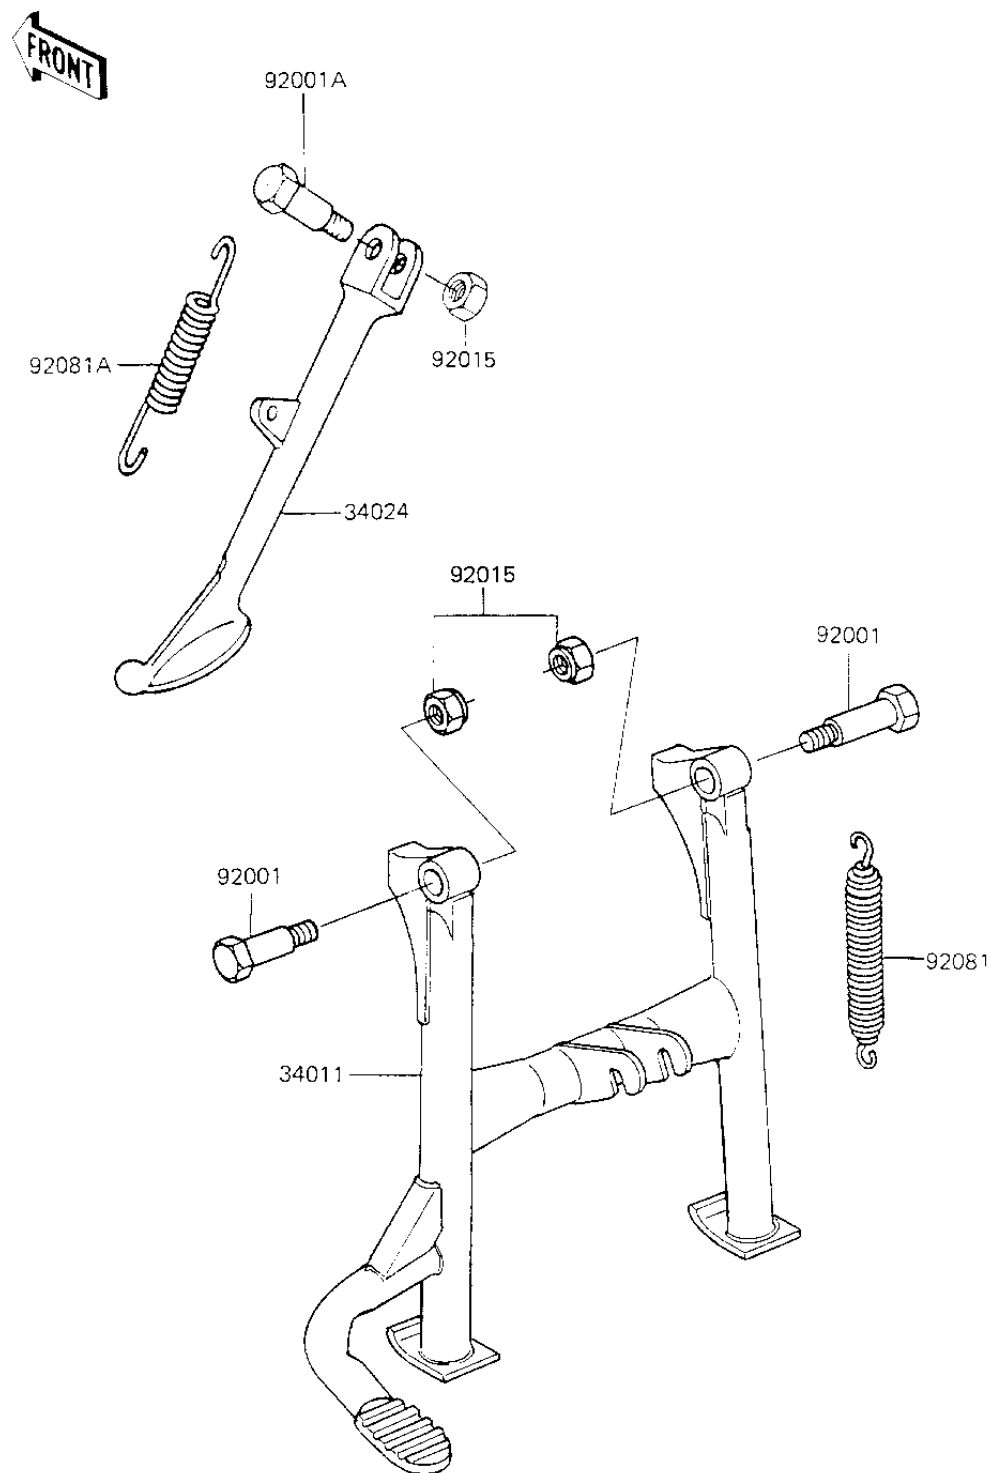

1984 700 Sports PARTS DIAGRAM

STANDS

F2190-0109

1984 700 Sports PARTS LIST

STANDS

ITEM NAME	PART NUMBER	QUANTITY
STAND-CENTER (Ref # 34011)	34011-1117	1
STAND-SIDE (Ref # 34024)	34024-1096	1
BOLT,MAIN STAND FITT (Ref # 92001)	92001-1214	1
BOLT,8X160,BLACK (Ref # 92001A)	92001-1543	1
NUT,SPRING ADJUST (Ref # 92015)	92015-1186	1
SPRING,MAIN STAND (Ref # 92081)	34023-012	1
SPRING,SIDE STAND (Ref # 92081A)	92081-1727	1