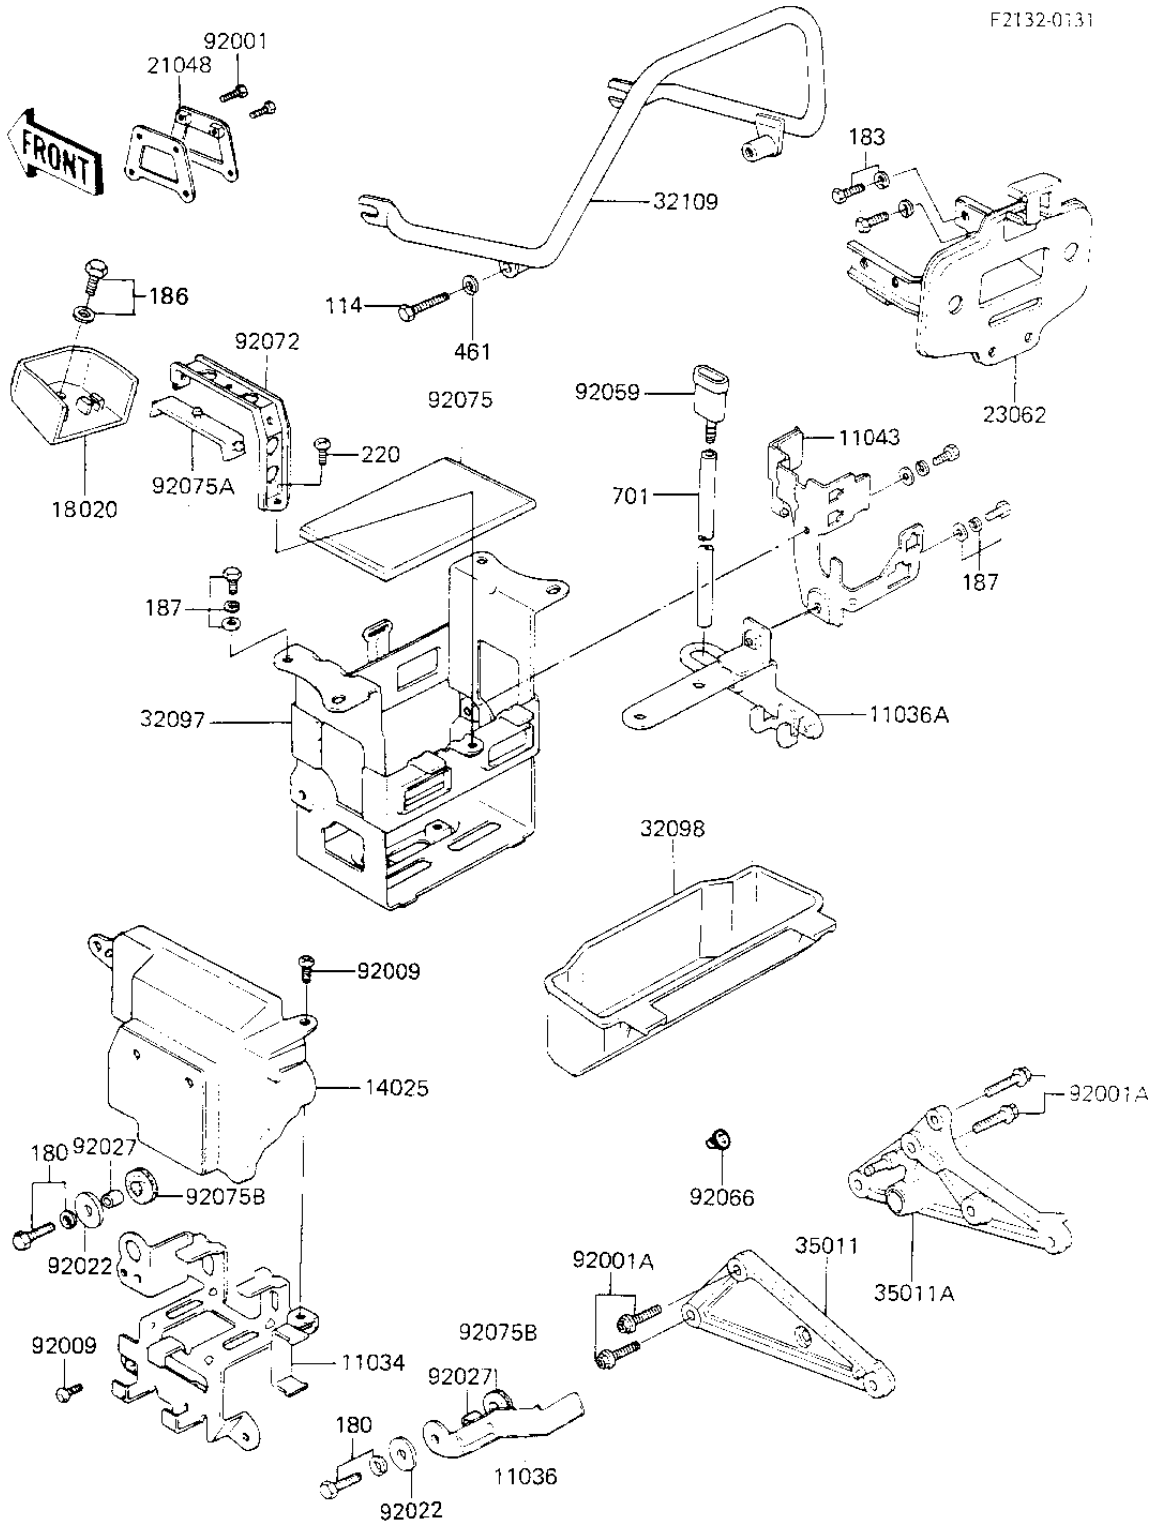

1984 700 Sports PARTS DIAGRAM

BATTERY CASE/TOOL CASE

1984 700 Sports PARTS LIST

BATTERY CASE/TOOL CASE

ITEM NAME	PART NUMBER	QUANTITY
BRACKET,ELECTRO BASE (Ref # 11034)	11034-1669	1
BRACKET-A,FUSE (Ref # 11036)	11036-1043	1
BRACKET-A,SWITCH (Ref # 11036A)	11036-1662	1
BRACKET,IGNITER (Ref # 11043)	11043-1622	1
COVER,ELECTRO BASE (Ref # 14025)	14025-1191	1
BAFFLE,CARBURETOR AI (Ref # 180)	18020-1060	1
PLATE,IGNITION COIL (Ref # 21048)	21048-1001	1
BRACKET-COMP,TAIL LA (Ref # 23062)	23062-1024	1
CASE,BATTERY (Ref # 32097)	32097-1026	1
CASE,TOOL (Ref # 32098)	32098-1011	1
GRIP-FRAME (Ref # 32109)	32109-1031	1
STAY,MUFFLER,LH (Ref # 35011)	35011-1121	1
STAY,MUFFLER,RH (Ref # 35011A)	35011-1122	1
BOLT,HEX HEAD,6MM (Ref # 92001)	92001-137	1
BOLT,FLANGED,8X28,BL (Ref # 92001A)	92001-1508	1
SCREW,6X12 (Ref # 92009)	92009-1271	1
WASHER,PLAIN,7MM (Ref # 92022)	92022-228	1
COLLAR-CLAMP (Ref # 92027)	92027-291	1
CONNECTOR PIPE (Ref # 92059)	92059-101	1
PLUG,9.5X8 (Ref # 92066)	92066-1077	1
BAND,BATTERY (Ref # 92072)	92072-1019	1
DAMPER,BATTERY BASE (Ref # 92075)	92075-1076	1
DAMPER,BATTERY BAND (Ref # 92075A)	92075-1113	1
DAMPER (Ref # 92075B)	92075-317	1
BOLT-SMALL-UPSET (Ref # 114)	115C0835	1
BOLT-UPSET-WS,6X25 (Ref # 180)	180B0625	1
BOLT-UPSET-WS-SMALL (Ref # 183)	183B0816	1
BOLT 6X10 (WP) (Ref # 186)	186B0610	1
BOLT 6X12 (Ref # 187)	187B0612	1

1984 700 Sports PARTS LIST

BATTERY CASE/TOOL CASE

ITEM NAME	PART NUMBER	QUANTITY
SCREW PAN HEAD 6X12 (Ref # 220)	220B0612	1
WASHER-SPRING,8MM,BL (Ref # 461)	461K0800	1
TUBE-PVC,6X300 (Ref # 701)	701Q06300	1