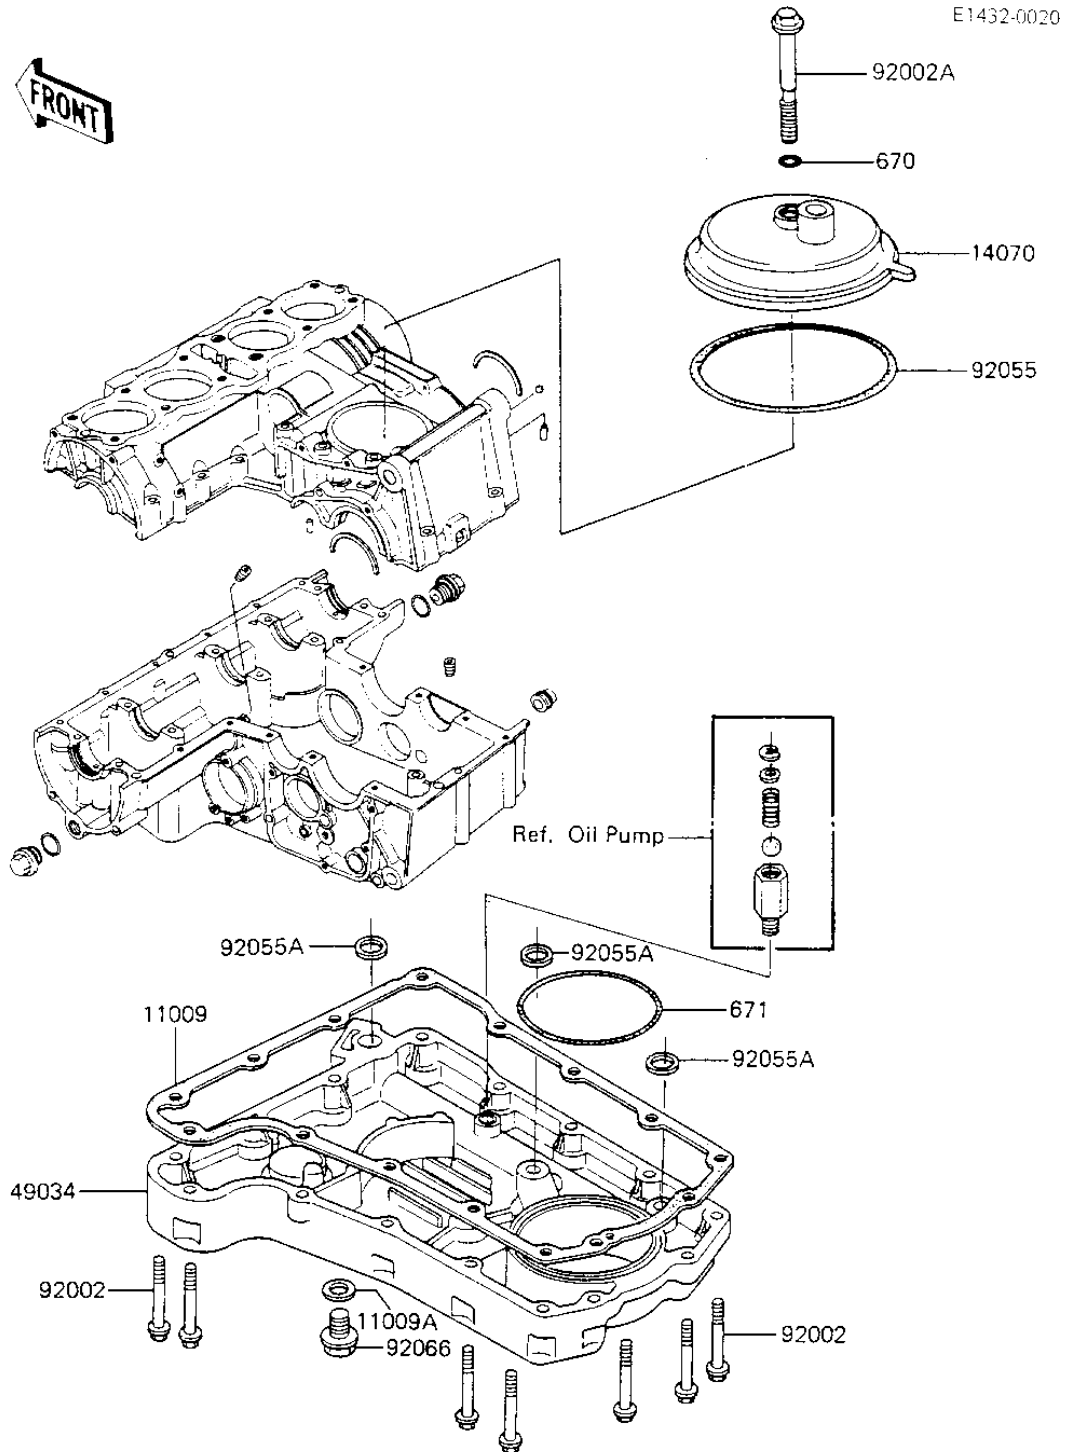

## 1984 700 Sports PARTS DIAGRAM

BREATHER COVER/OIL PAN

## 1984 700 Sports PARTS LIST

### BREATHER COVER/OIL PAN

| ITEM NAME                          | PART NUMBER | QUANTITY |
|------------------------------------|-------------|----------|
| GASKET,OIL PAN (Ref # 11009)       | 11009-1983  | 1        |
| GASKET,DRIN PLUG (Ref # 11009A)    | 92065-097   | 1        |
| BODY-BREATHER (Ref # 14070)        | 14070-1008  | 1        |
| PAN-OIL (Ref # 49034)              | 49034-1024  | 1        |
| BOLT,6X25 (Ref # 92002)            | 92002-1089  | 1        |
| BOLT,8X72 (Ref # 92002A)           | 92002-1107  | 1        |
| "O" RING,91MM (Ref # 92055)        | 92055-052   | 1        |
| "O" RING (Ref # 92055A)            | 92055-077   | 1        |
| PLUG,OIL DRAIN,12X15 (Ref # 92066) | 92066-1174  | 1        |
| "O" RING,8MM (Ref # 670)           | 670B1508    | 1        |
| "O" RING,90MM (Ref # 671)          | 671B2590    | 1        |