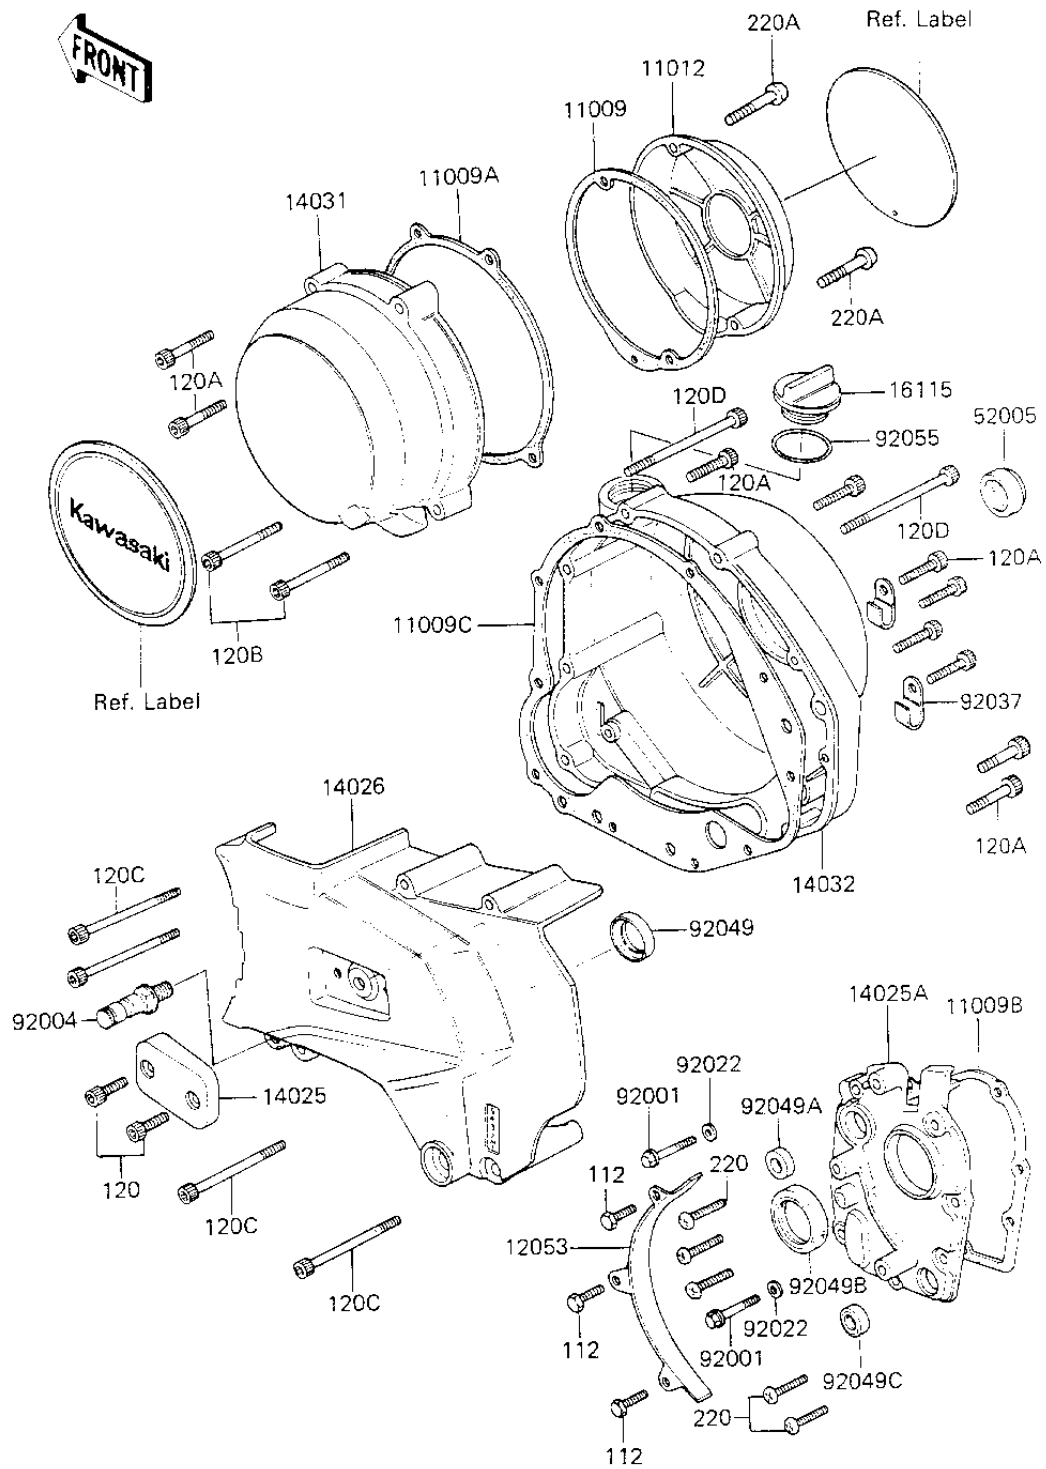

1984 700 Sports PARTS DIAGRAM

ENGINE COVERS

E1431-0150

1984 700 Sports PARTS LIST

ENGINE COVERS

ITEM NAME	PART NUMBER	QUANTITY
GASKET,PULSING COIL (Ref # 11009)	11060-1053	1
GASKET,GENERATOR COV (Ref # 11009A)	11009-1987	1
GASKET,TRANSMISSION (Ref # 11009B)	11060-1056	1
GASKET,R.H.ENG COVER (Ref # 11009C)	14046-035	1
CAP,PULSING COIL (Ref # 11012)	11012-1377	1
GUIDE,CHAIN (Ref # 12053)	12053-1006	1
COVER,CLUTCH ADJUSTI (Ref # 14025)	14025-1249	1
COVER,MISSION (Ref # 14025A)	14025-1486	1
COVER-CHAIN (Ref # 14026)	14026-1081	1
COVER-GENERATOR (Ref # 14031)	14031-1167	1
COVER-CLUTCH (Ref # 14032)	14032-1091	1
PLUG,OIL FILLER (Ref # 16115)	16115-013	1
GAUGE,OIL LEVEL (Ref # 52005)	52005-1009	1
BOLT,HEX HEAD,6X35 (Ref # 92001)	92001-164	1
STUD,10MM,CHANGE PED (Ref # 92004)	92004-1044	1
WASHER OIL PUMP BANJ (Ref # 92022)	92022-077	1
CLAMP,WIRING HARNESS (Ref # 92037)	21126-008	1
OIL SEAL,CLUTCH RELE (Ref # 92049)	92049-1003	1
OIL SEAL,SD-8187 (Ref # 92049A)	92049-1017	1
OIL SEAL SC325210 (Ref # 92049B)	92050-024	1
OIL SEAL,TB13225.5 (Ref # 92049C)	92051-005	1
"O" RING,31MM (Ref # 92055)	92055-049	1
BOLT-UPSET 6X14 (Ref # 112)	112B0614	1
BOLT-SOCKET (Ref # 120)	120Z0614	1
BOLT-SOCKET (Ref # 120A)	120Z0630	1
BOLT-SOCKET (Ref # 120B)	120Z0640	1
BOLT-SOCKET (Ref # 120C)	120Z0670	1
BOLT-SOCKET (Ref # 120D)	120Z0680	1
SCREW PAN HEAD 6X20 (Ref # 220)	220B0620	1

1984 700 Sports PARTS LIST

ENGINE COVERS

ITEM NAME	PART NUMBER	QUANTITY
SCREW PAN HEAD 6X30 (Ref # 220A)	220E0630	1