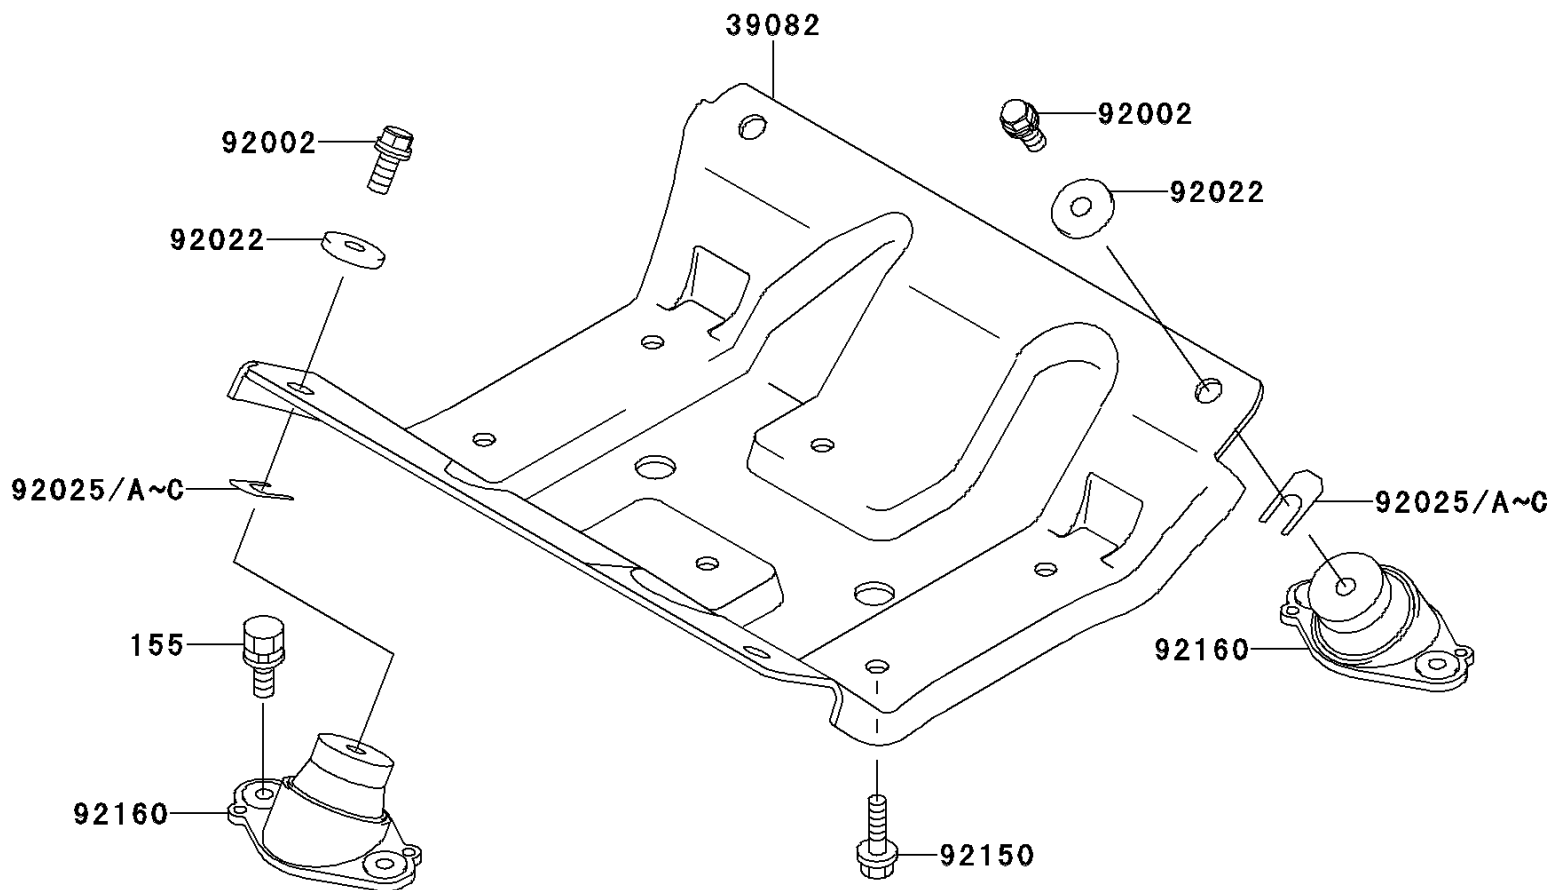

1995 JET SKI® 900 ZXi PARTS DIAGRAM

Engine Mount

F3144

1995 JET SKI® 900 ZXi PARTS LIST

Engine Mount

ITEM NAME	PART NUMBER	QUANTITY
BOLT-WSP-SMALL,8X20 (Ref # 155)	155R0820	1
MOUNT-ENGINE (Ref # 39082)	39082-3710	1
BOLT,10X25 (Ref # 92002)	92002-3770	1
WASHER,32X10.5X4 (Ref # 92022)	92022-3023	1
SHIM,T=0.3MM (Ref # 92025)	92025-3705	1
SHIM,T=0.5MM (Ref # 92025A)	92025-3706	1
SHIM,T=1.0MM (Ref # 92025B)	92025-3707	1
SHIM,T=1.5MM (Ref # 92025C)	92025-3708	1
BOLT,10X25 (Ref # 92150)	92150-3818	1
DAMPER,ENGINE MOUNT (Ref # 92160)	92160-3838	1