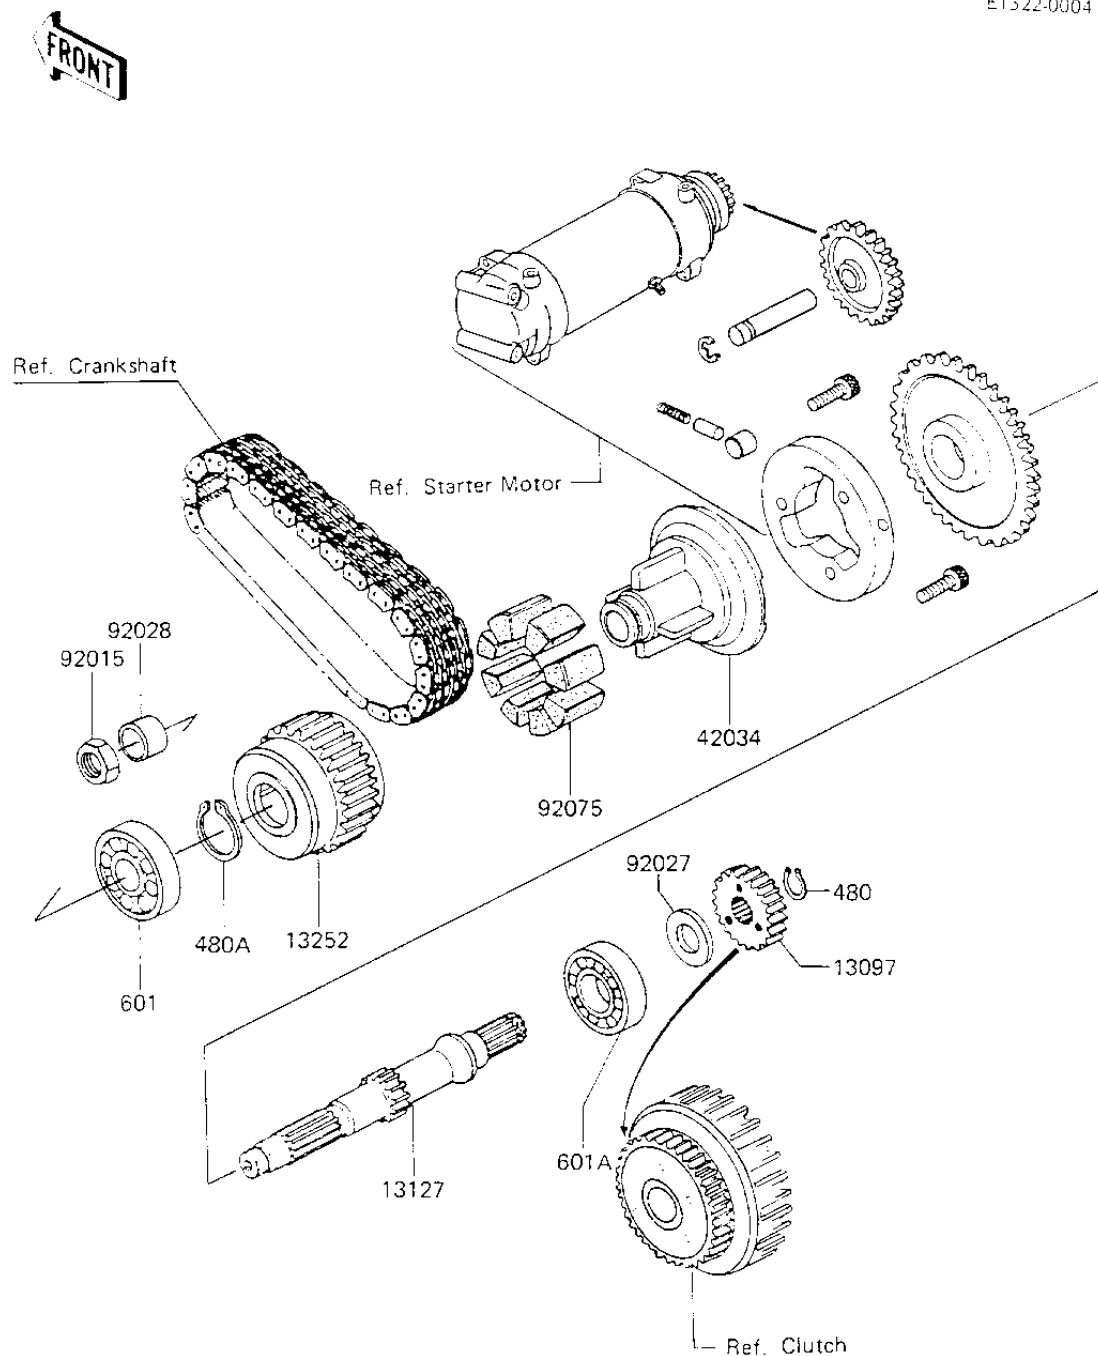

1984 700 Sports PARTS DIAGRAM

SECONDARY SHAFT

E1322-0004

1984 700 Sports PARTS LIST

SECONDARY SHAFT

ITEM NAME	PART NUMBER	QUANTITY
GEAR,2ND SHAFT,29T (Ref # 13097)	13121-037	1
SHAFT,SECONDARY (Ref # 13127)	13127-1019	1
COUPLING,OUTER (Ref # 13252)	13252-001	1
COUPLING,INNER (Ref # 42034)	13253-001	1
NUT 18MM (Ref # 92015)	92015-019	1
COLLAR,T=5MM (Ref # 92027)	92027-263	1
BUSHING,SECONDARY (Ref # 92028)	92028-1037	1
DAMPER RUBBER (Ref # 92075)	92075-1227	1
CIRCLIP,22MM (Ref # 480)	480J2200	1
CIRCLIP 28MM (Ref # 480A)	480J2800	1
BEARING BALL #6205 (Ref # 601)	601B6205	1
BEARING BALL #6305 (Ref # 601A)	601B6305	1