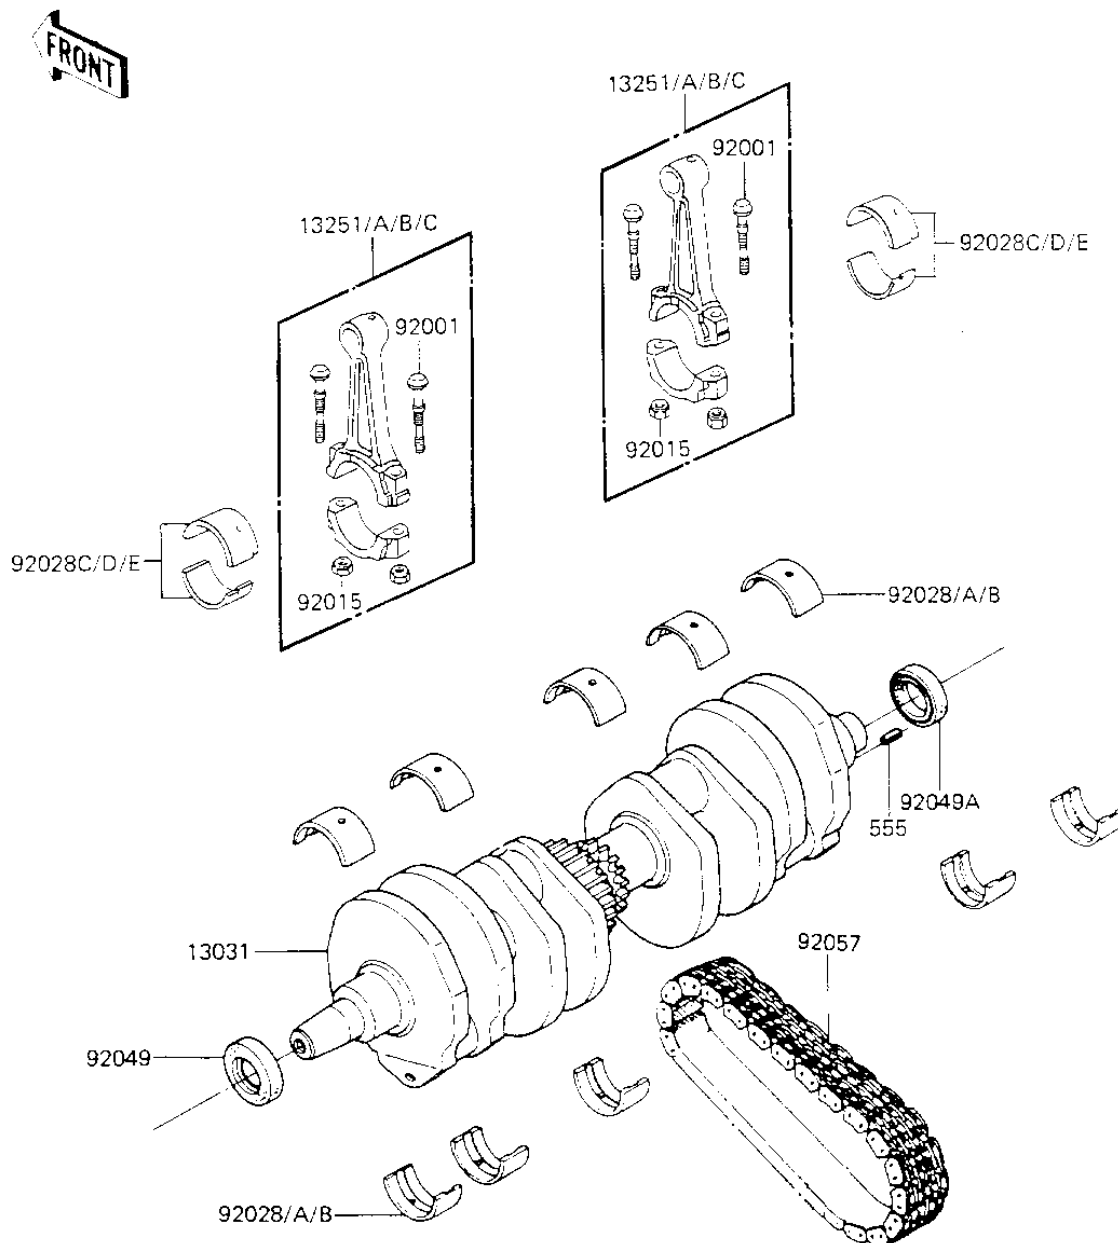

## 1984 700 Sports PARTS DIAGRAM

CRANKSHAFT

E1321-0057

## 1984 700 Sports PARTS LIST

### CRANKSHAFT

ITEM NAME	PART NUMBER	QUANTITY
CRANKSHAFT-COMP (Ref # 13031)	13031-1314	1
CONNECTING ROD ASSY, (Ref # 13251)	13251-1007-JJ	3
CONNECTING ROD ASSY, (Ref # 13251C)	13251-1007-KK	1
BOLT,CONNECTING ROD, (Ref # 92001)	92001-1887	1
NUT,FLANGED,8MM (Ref # 92015)	92015-1311	1
BUSHING,CRANKSHAFT (Ref # 92028)	92028-1100	1
BUSHING,CRANKSHAFT (Ref # 92028A)	92028-1101	1
BUSHING,CRANKSHAFT (Ref # 92028B)	92028-1102	1
BUSHING,CONNECTING R (Ref # 92028C)	92028-1203	1
BUSHING,CONNECTING R (Ref # 92028D)	92028-1204	1
BUSHING,CONNECTING R (Ref # 92028E)	92028-1205	1
SEAL-OIL,HSCY25X39X7 (Ref # 92049)	92049-1090	1
OIL SEAL,HSCY25397 (Ref # 92049A)	92050-081	1
CHAIN,PRIMARY 52L (Ref # 92057)	13122-007	1
PIN-SPRING,4X8 (Ref # 555)	555A0408	1