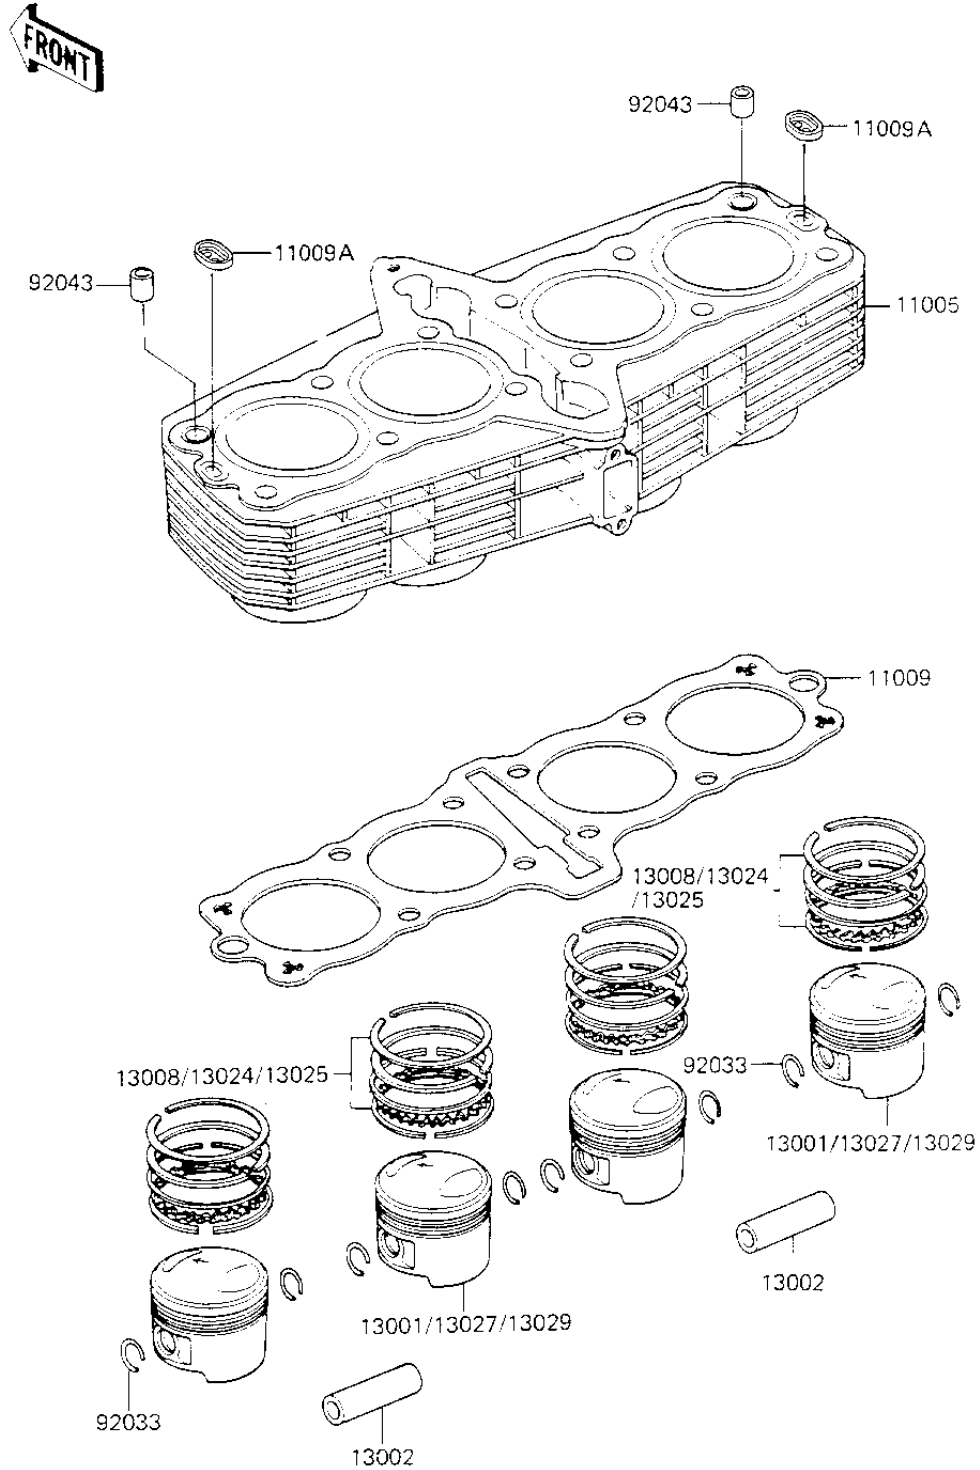

1984 700 Sports PARTS DIAGRAM

CYLINDER/PISTONS

E1120-0060

1984 700 Sports PARTS LIST

CYLINDER/PISTONS

ITEM NAME	PART NUMBER	QUANTITY
CYLINDER-ENGINE (Ref # 11005)	11005-1385	1
GASKET,CYLINDER BASE (Ref # 11009)	11060-1144	1
GASKET,OIL LINE (Ref # 11009A)	11009-1419	1
PISTON-ENGINE,STD (Ref # 13001)	13001-1180	1
PIN-PISTON (Ref # 13002)	13002-1001	1
RING-SET-PISTON,STD (Ref # 13008)	13008-5063	1
RING-SET PISTON LL (Ref # 13024)	13024-5027	1
RING-SET PISTON L (Ref # 13025)	13025-5028	1
PISTON-ENGINE LL (Ref # 13027)	13027-1121	1
PISTON-ENGINE L (Ref # 13029)	13029-1120	1
CIRCLIP PISTON PIN (Ref # 92033)	92036-005	1
PIN,11X14X12.3 (Ref # 92043)	92043-1266	1