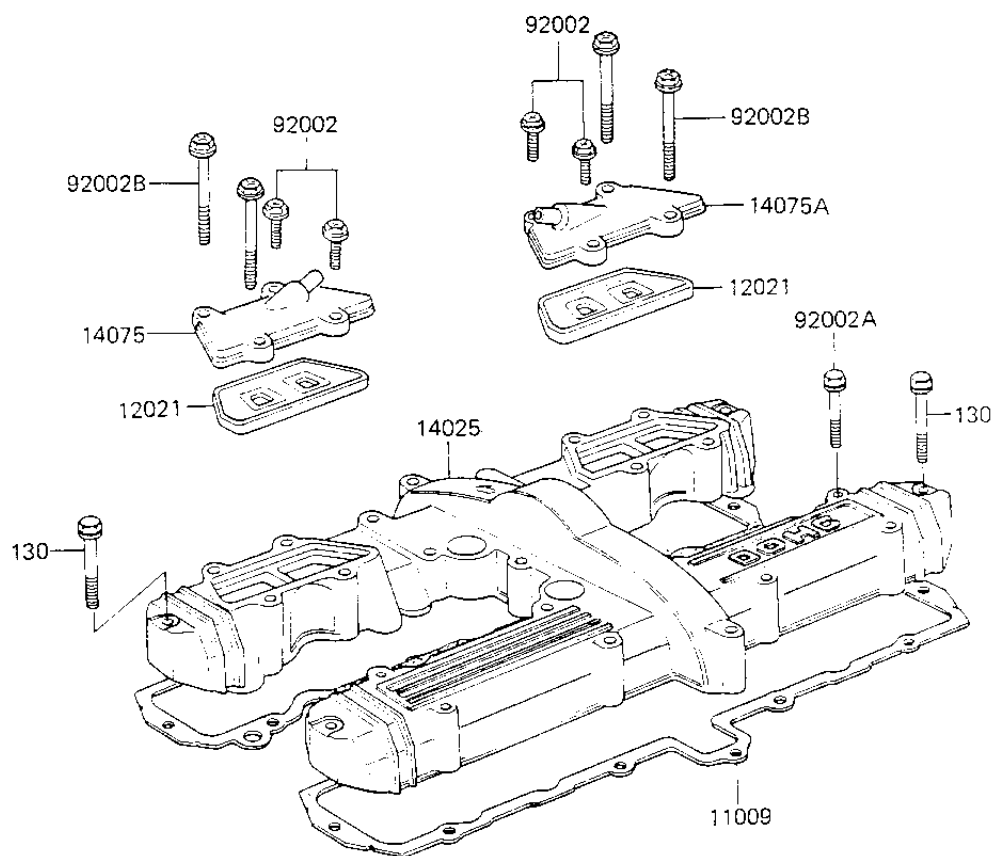

## 1984 700 Sports PARTS DIAGRAM

CYLINDER HEAD COVER

E1112-0071

## 1984 700 Sports PARTS LIST

### CYLINDER HEAD COVER

ITEM NAME	PART NUMBER	QUANTITY
GASKET,CYLINDER HEAD (Ref # 11009)	11009-1274	1
VALVE ASSY REED (Ref # 12021)	12021-1003	1
COVER,CYLINDER HEAD, (Ref # 14025)	14025-1592	1
CAP ASSY,LH REED VLV (Ref # 14075)	14075-5007	1
CAP ASSY,RH REED VLV (Ref # 14075A)	14075-5008	1
BOLT,6X20 (Ref # 92002)	92001-1947	1
BOLT,6X40 (Ref # 92002A)	92002-1080	1
BOLT,6X65 (Ref # 92002B)	92002-1140	1
BOLT-FLANGED (Ref # 130)	130Y0645	1