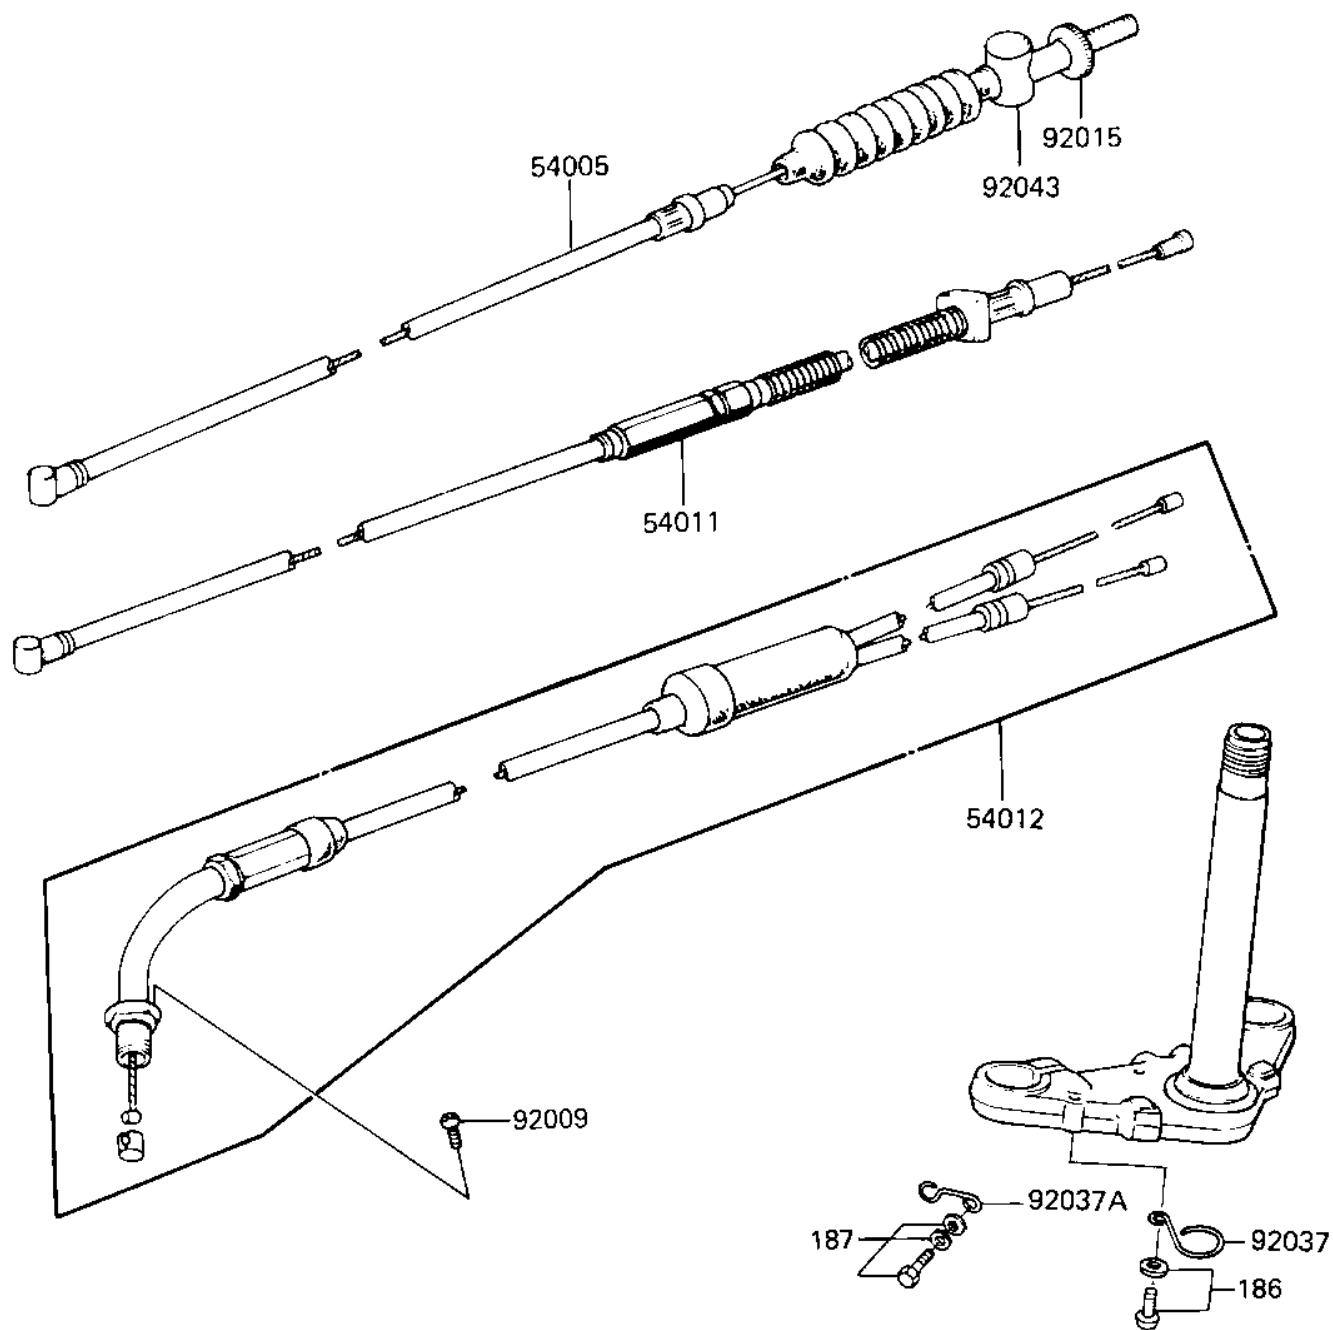

1982 KD80 PARTS DIAGRAM

CABLES

F2540-0065

1982 KD80 PARTS LIST

CABLES

ITEM NAME	PART NUMBER	QUANTITY
CABLE,FRONT BRAKE (Ref # 54005)	54005-1021	1
CABLE, CLUTCH (Ref # 54011)	54011-073	1
CABLE,THROTTLE (Ref # 54012)	54012-1056	1
SCREW-PAN-WS-CROS (Ref # 92009)	223B0510	1
NUT-BRAKE ROD ADJUST (Ref # 92015)	92015-052	1
CLAMP-CABLE (Ref # 92037)	92037-046	1
CLAMP,CABLE (Ref # 92037A)	92037-117	1
JOINT-BRAKE ROD (Ref # 92043)	92043-082	1
BOLT 6X12 (WP) (Ref # 186)	186B0612	1
BOLT 6X12 (Ref # 187)	187B0612	1