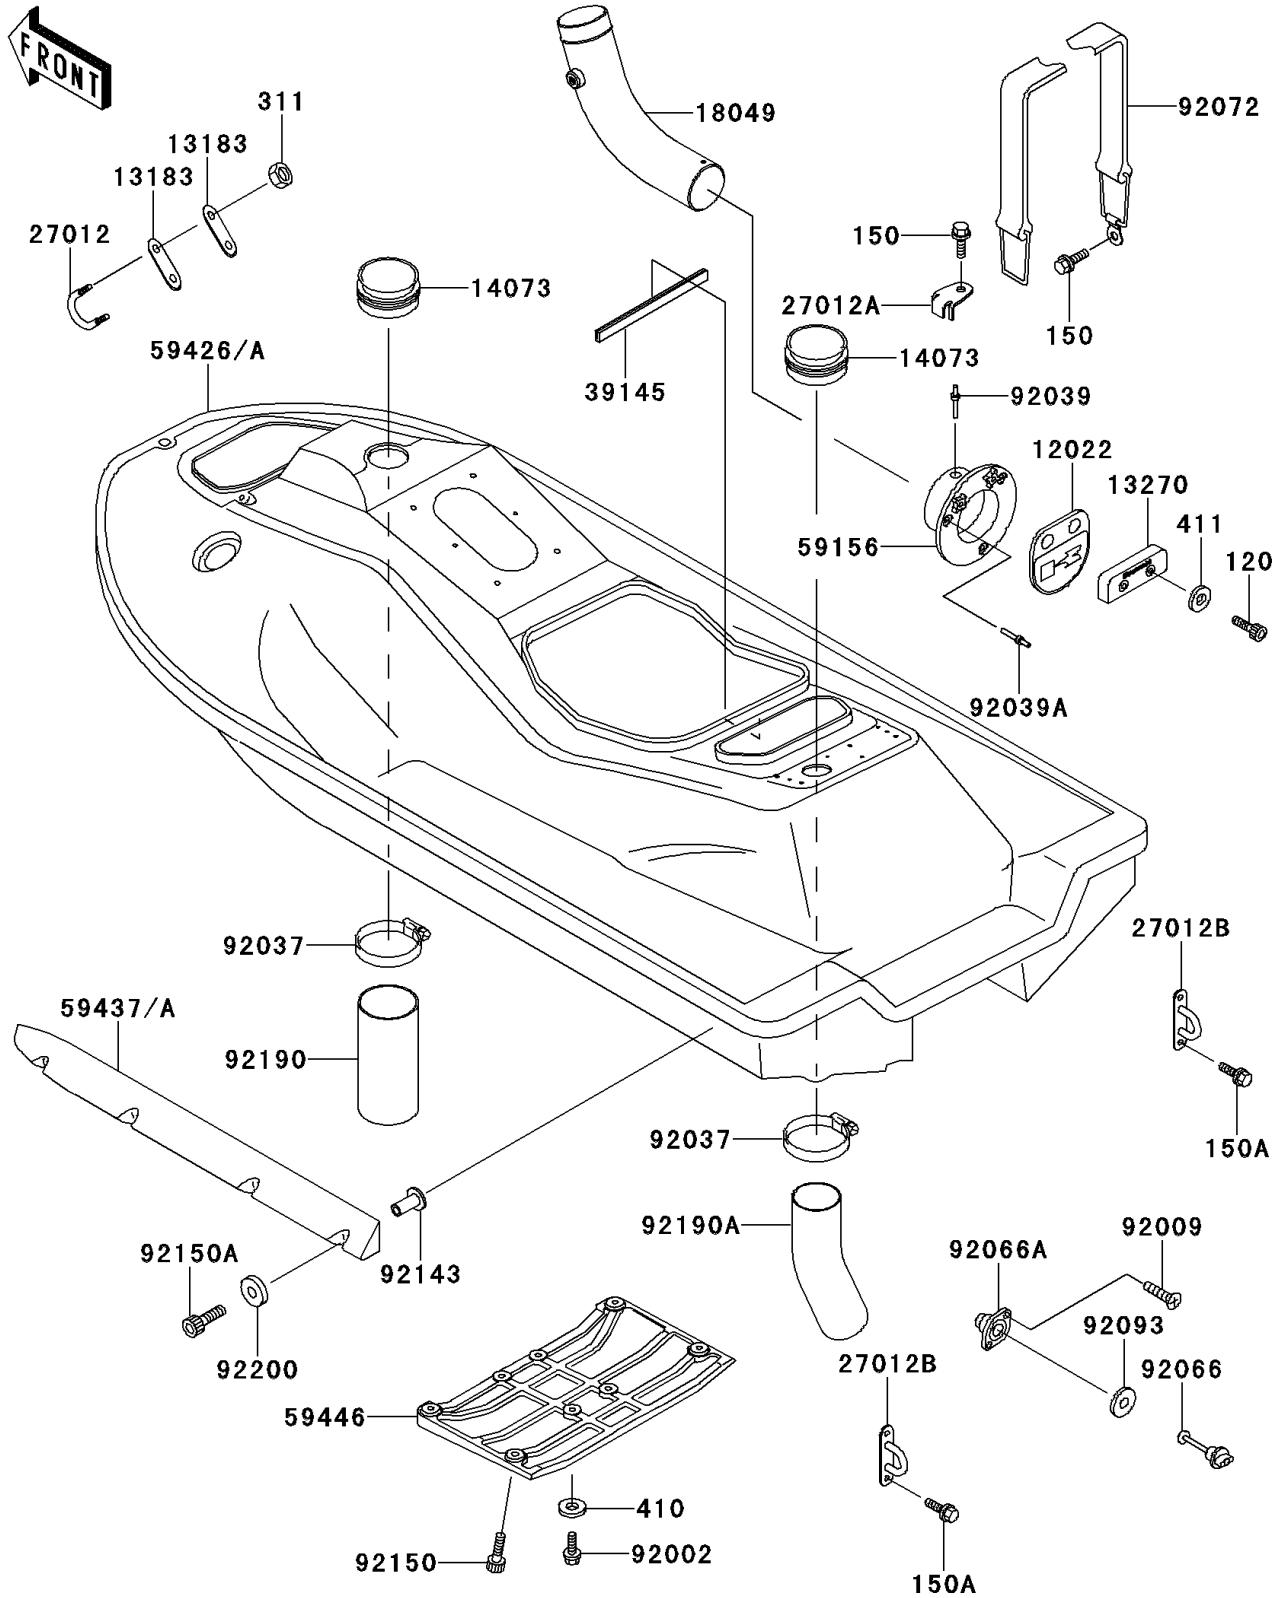

1995 JET SKI® 900 ZXi PARTS DIAGRAM

Hull(JH900-A1/A2)

F3141

1995 JET SKI® 900 ZXi PARTS LIST

Hull(JH900-A1/A2)

ITEM NAME	PART NUMBER	QUANTITY
BOLT-SOCKET (Ref # 120)	120R0616	1
BOLT-WS,6X14 (Ref # 150)	150R0614	1
BOLT-WS,6X18 (Ref # 150A)	150R0618	1
NUT-HEX,6MM (Ref # 311)	311R0600	1
WASHER-PLAIN-SMALL,6MM (Ref # 410)	410S0600	1
WASHER-PLAIN,6MM (Ref # 411)	411S0600	1
VALVE-REED (Ref # 12022)	12022-3705	1
PLATE (Ref # 13183)	13183-3809	1
PLATE (Ref # 13270)	13270-3785	1
DUCT,AIR INTAKE (Ref # 14073)	14073-3750	1
PIPE-EXHAUST (Ref # 18049)	18049-3755	1
HOOK (Ref # 27012)	27012-3761	1
HOOK,WATER MUFFLER (Ref # 27012A)	27012-3777	1
HOOK,REAR (Ref # 27012B)	27012-3782	1
TRIM-SEAL,L=480 (Ref # 39145)	39145-3745	1
PIPE-TAIL (Ref # 59156)	59156-3711	1
STABILIZER,F.RED (Ref # 59437A)	59437-3708-6L	1
COVER-JET PUMP,J.S.VIOLET (Ref # 59446)	59446-3728-23	1
BOLT,6X20 (Ref # 92002)	92002-3755	1
SCREW,TAPPING,4X14 (Ref # 92009)	92009-3755	1
CLAMP (Ref # 92037)	92037-541	1
RIVET,4.8MM (Ref # 92039)	92039-3719	1
RIVET (Ref # 92039A)	92039-3741	1
PLUG,RR,DRAIN (Ref # 92066)	92066-3744	1
PLUG,DRAIN (Ref # 92066A)	92066-3749	1
BAND,WATER MUFFLER (Ref # 92072)	92072-3781	1
SEAL (Ref # 92093)	92093-3720	1
COLLAR (Ref # 92143)	92143-3739	1
BOLT,SOCKET,6X18 (Ref # 92150)	92150-3775	1

1995 JET SKI® 900 ZXi PARTS LIST

Hull(JH900-A1/A2)

ITEM NAME	PART NUMBER	QUANTITY
BOLT,SOCKET,6X40 (Ref # 92150A)	92150-3847	1
TUBE (Ref # 92190)	92190-3962	1
TUBE (Ref # 92190A)	92190-3963	1
WASHER,6.5X16X1.0 (Ref # 92200)	92200-3712	1
HULL-COMP,F.RED (Ref # 59426)	59426-3836-B1	1
HULL-COMP,J.S.VIOLET (Ref # 59426A)	59426-3836-23	1
STABILIZER,J.S.VIOLET (Ref # 59437)	59437-3708-RE	1