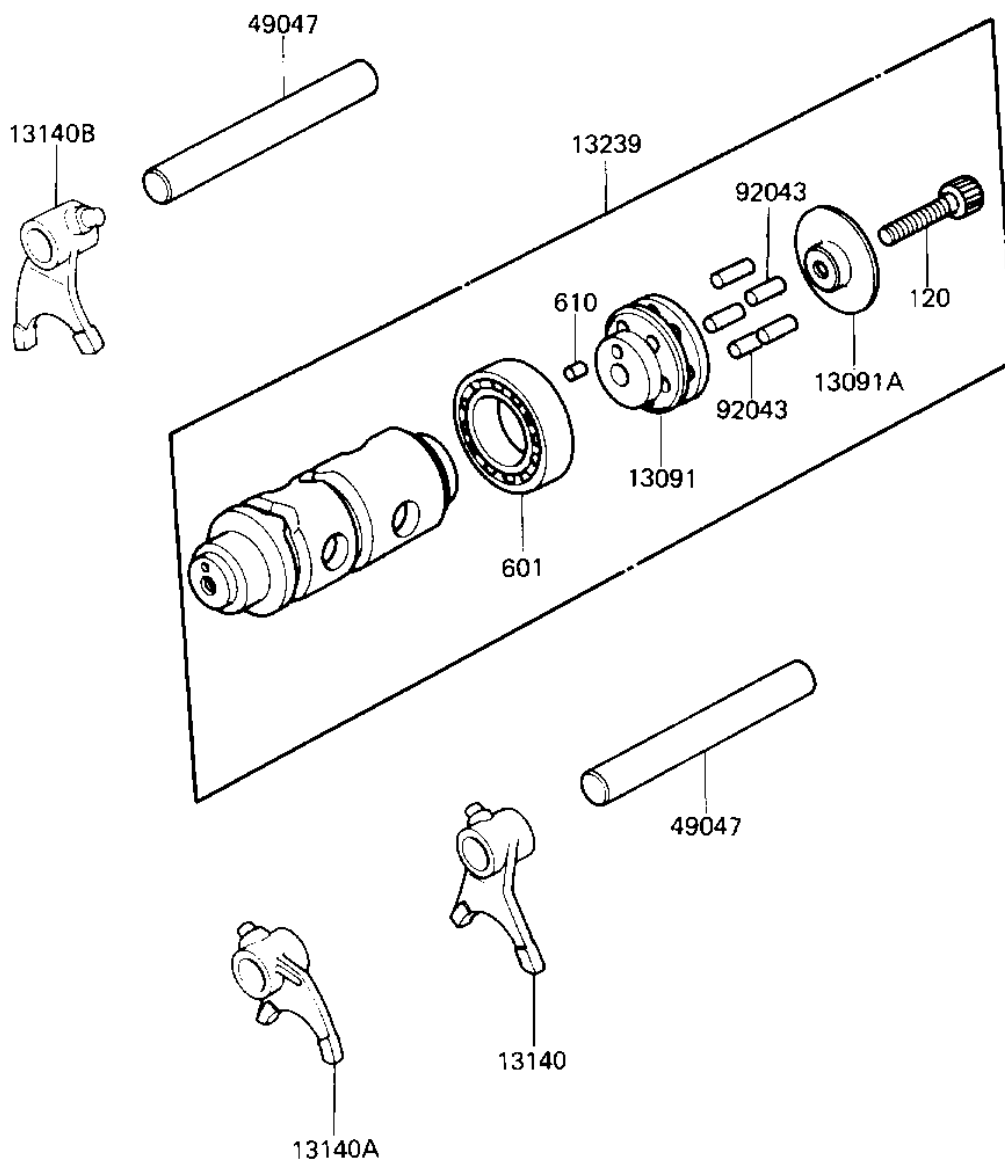

1982 KD80 PARTS DIAGRAM

GEAR CHANGE DRUM & FORKS

E1362-0023

1982 KD80 PARTS LIST

GEAR CHANGE DRUM & FORKS

ITEM NAME	PART NUMBER	QUANTITY
HOLDER (Ref # 13091)	13091-1077	1
HOLDER,CHANGE DRUM (Ref # 13091A)	13142-014	1
SHIFT FORK,LOW&2ND (Ref # 13140)	13140-1026	1
SHIFT FORK,3RD (Ref # 13140A)	13140-1027	1
SHIFT FORK,4TH&TOP (Ref # 13140B)	13140-1028	1
DRUM ASSY,GEAR CHANGE (Ref # 13239)	13239-1034	1
RODSHIFT,SHORT (Ref # 49047)	13209-014	1
PIN,GEAR CHANGE DRUM (Ref # 92043)	92042-042	1
BEARING, BALL, #600403 (Ref # 601)	601B6004	1
PIN-DOWEL,4X6 (Ref # 610)	610A0406	1