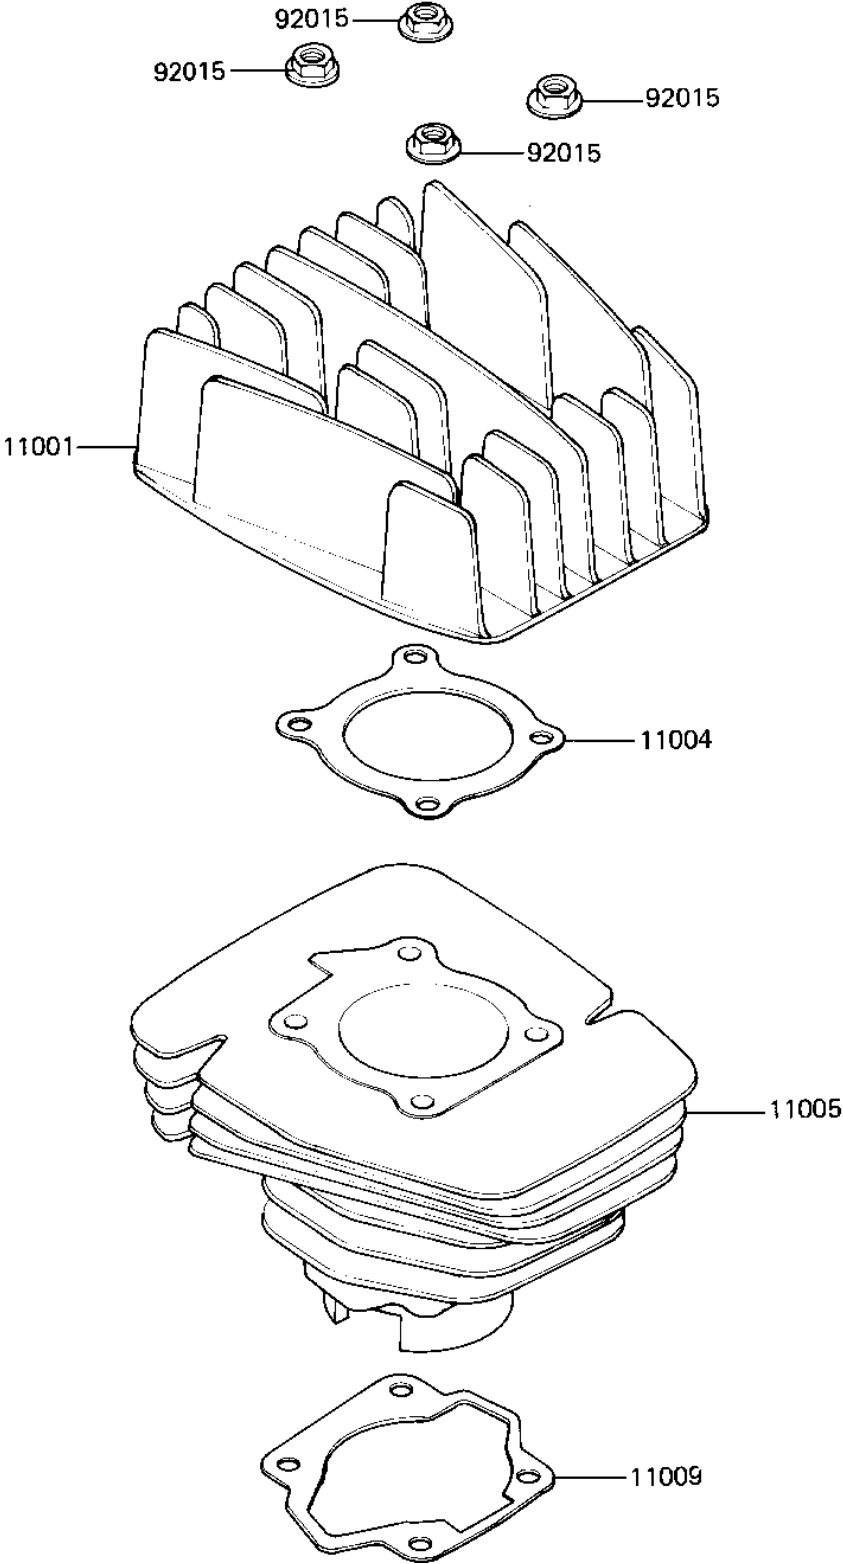

1982 KD80 PARTS DIAGRAM

CYLINDER HEAD/CYLINDER

E1110-0025

1982 KD80 PARTS LIST

CYLINDER HEAD/CYLINDER

ITEM NAME	PART NUMBER	QUANTITY
CYLINDER HEAD (Ref # 11001)	11001-085	1
GASKET CYLINDER HEAD (Ref # 11004)	11004-015	1
CYLINDER,BLACK (Ref # 11005)	11005-152-10	1
GASKET,CYLINDER BASE (Ref # 11009)	11060-1200	1
NUT-8MM (Ref # 92015)	92015-1022	1