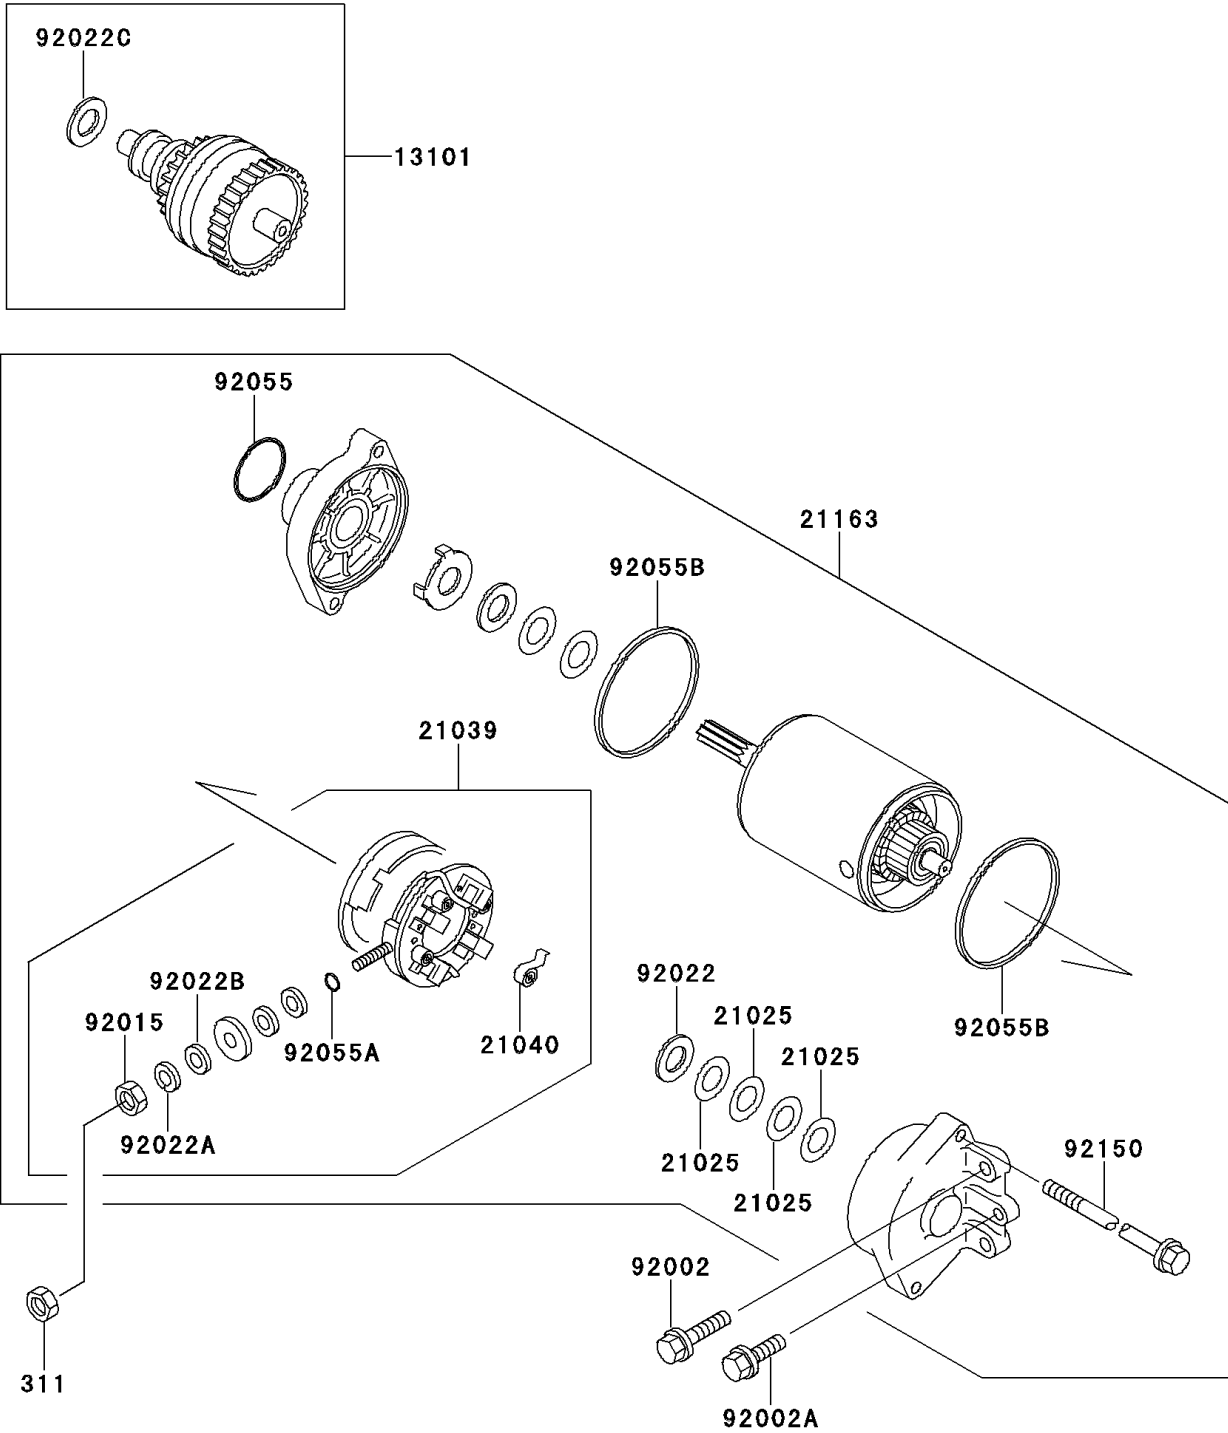

## 1995 JET SKI® 900 ZXi PARTS DIAGRAM

Starter Motor

E1840

## 1995 JET SKI® 900 ZXi PARTS LIST

Starter Motor

| ITEM NAME                           | PART NUMBER | QUANTITY |
|-------------------------------------|-------------|----------|
| NUT-HEX,6MM (Ref # 311)             | 311R0600    | 1        |
| GEAR-ASSY (Ref # 13101)             | 13101-3708  | 1        |
| WASHER,9.1X18X0.2 (Ref # 21025)     | 21025-011   | 1        |
| BRUSH,CARBON (Ref # 21039)          | 21039-3703  | 1        |
| SPRING-BRUSH (Ref # 21040)          | 21040-1055  | 1        |
| STARTER-ELECTRIC (Ref # 21163)      | 21163-3709  | 1        |
| BOLT,6X25 (Ref # 92002)             | 92002-3714  | 1        |
| BOLT,6X12 (Ref # 92002A)            | 92002-3763  | 1        |
| NUT,6MM (Ref # 92015)               | 92015-3710  | 1        |
| WASHER,9.1X18X0.8 (Ref # 92022)     | 92022-1132  | 1        |
| WASHER,6MM (Ref # 92022A)           | 92022-3711  | 1        |
| WASHER,6MM (Ref # 92022B)           | 92022-3713  | 1        |
| WASHER,12X24X1.0 (Ref # 92022C)     | 92022-3731  | 1        |
| RING-O (Ref # 92055)                | 92055-1276  | 1        |
| RING-O,4.5X2.0 (Ref # 92055A)       | 92055-1370  | 1        |
| RING-O,STARTER MOTOR (Ref # 92055B) | 92055-1381  | 1        |
| BOLT (Ref # 92150)                  | 92150-3772  | 1        |